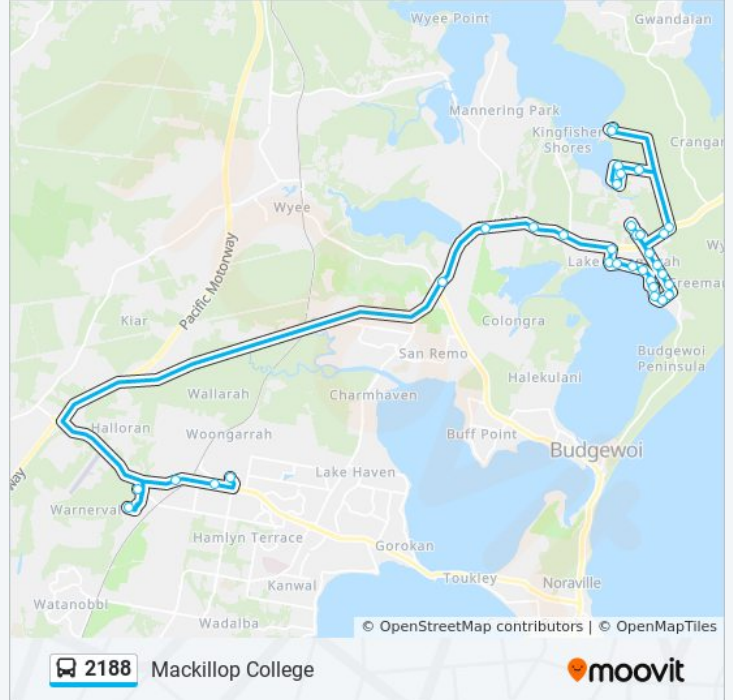

 2188

Mackillop College

Get The App

The 2188 bus line Mackillop College has one route. For regular weekdays, their operation hours are:

(1) Mackillop College: 07:37

Use the Moovit App to find the closest 2188 bus station near you and find out when is the next 2188 bus arriving.

**Direction: Mackillop College**

35 stops

[VIEW LINE SCHEDULE](#)

- Houston Ave opp Kariola St
- Findlay Ave opp Kariola St
- Valhalla Village, Mulloway Rd
- Trevally Ave after Mulloway Rd
- Teragalin Dr opp Tarwhine Ave
- Teraglin Lakeshore Home Village, Mulloway Rd
- Mulloway Rd opp Valhalla Village
- Chain Valley Bay Rd at Pacific Hwy
- Parktrees Village, Pacific Hwy
- Lake Munmorah High School, Carters Rd
- St Brigid's Catholic College, Carters Rd
- St Brendans Catholic Primary School, Carters Rd
- Elizabeth Bay Dr before Quisenberry Dr
- Elizabeth Bay Dr opp Hartog Ave
- 141 Elizabeth Bay Dr
- Elizabeth Bay Dr opp Clarence St
- Rosemount Ave opp Azalea Cl
- Rosemount Ave opp Gardenia Cl
- Terence Ave opp Clarence St
- Terence Ave at Anita Ave
- Anita Ave after Terence Ave
- Anita Ave opp Lauren Ave

**2188 bus Time Schedule**

Mackillop College Route Timetable:

Sunday	Not Operational
Monday	07:37
Tuesday	07:37
Wednesday	07:37
Thursday	07:37
Friday	07:37
Saturday	Not Operational

**2188 bus Info**

**Direction:** Mackillop College

**Stops:** 35

**Trip Duration:** 60 min

**Line Summary:**

Anita Ave opp Queens Rd  
Anita Ave opp Anita Ave Shops  
Boronia Rd opp Anita Ave  
Boronia Rd at Pacific Hwy  
Pacific Hwy before Saliena Ave  
Pacific Hwy after Basford Rd  
Pacific Hwy opp Ruttleys Rd  
Pacific Hwy opp Doyalson Ambulance Station  
Lakes Grammar Senior School  
Lakes Grammar Junior School  
Sparks Rd at Bruce Cres  
Sparks Rd opp Virginia Rd  
MacKillop Catholic College