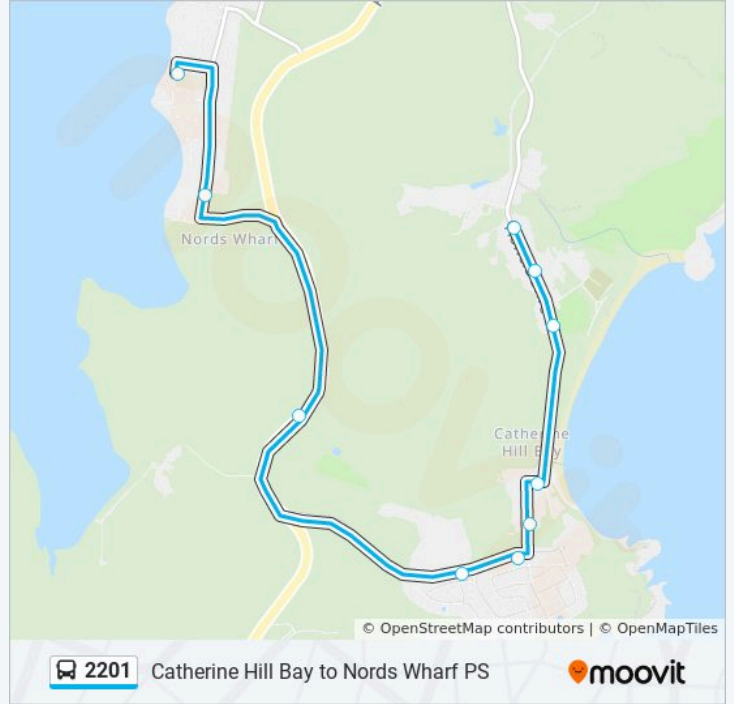

2201

Catherine Hill Bay to Nords Wharf PS

Get The App

The 2201 bus line Catherine Hill Bay to Nords Wharf PS has one route. For regular weekdays, their operation hours are:

(1) Nords Wharf PS: 08:50

Use the Moovit App to find the closest 2201 bus station near you and find out when is the next 2201 bus arriving.

Direction: Nords Wharf PS

10 stops

[VIEW LINE SCHEDULE](#)

Rural Fire Station, Flowers Dr

37 Flowers Dr

Catherine Hill Bay Bowling & Community Club,
Flowers Dr

Lindsley St after Flowers Dr

Clarke St before Montefiore St

Montefiore Pkwy after Breakers Bvd

Montefiore Pkwy after Sunnyspot Bvd

Pacific Hwy after Montefiore St

Government Rd opp Crosswinds Cl

Nordswarf Public School, Marine Pde

2201 bus Time Schedule

Nords Wharf PS Route Timetable:

Sunday	Not Operational
Monday	08:50
Tuesday	08:50
Wednesday	08:50
Thursday	08:50
Friday	08:50
Saturday	Not Operational

2201 bus Info

Direction: Nords Wharf PS

Stops: 10

Trip Duration: 10 min

Line Summary:

2201 bus time schedules and route maps are available in an offline PDF at moovitapp.com. Use the Moovit App to see live bus times, train schedule or subway schedule, and step-by-step directions for all public transit in Sydney.