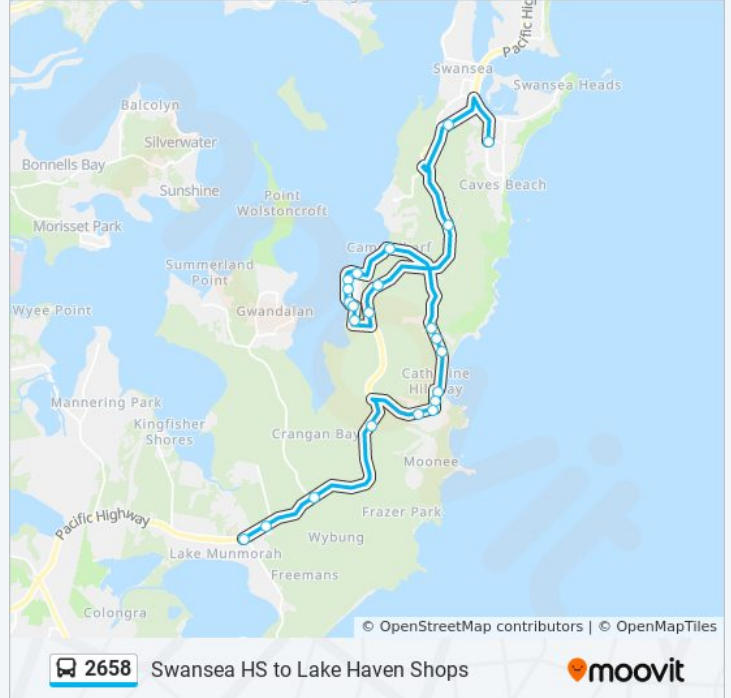

### Direction: Lake Munmorah

23 stops

[VIEW LINE SCHEDULE](#)

- Swansea High School, Park Ave
- Pacific Hwy before Old Pacific Hwy
- Pacific Hwy
- Cams Wharf Rd after Raffertys Rd
- Nords Wharf Rd after Government Rd
- Marine Pde before Waterview Rd
- Nordswarf Public School, Marine Pde
- Marine Pde before Hunter Rd
- Phillip Rd before Government Rd
- Government Rd after Crosswinds Cl
- Pacific Hwy after Awabakal Dr
- Pacific Hwy at Nords Wharf Rd
- Rural Fire Station, Flowers Dr
- 37 Flowers Dr
- Catherine Hill Bay Bowling & Community Club, Flowers Dr
- Lindsley St after Flowers Dr
- Clarke St before Montefiore St
- Montefiore Pkwy after Breakers Bvd
- Montefiore Pkwy after Sunnyspot Bvd
- Pacific Hwy
- Pacific Hwy at Blue Wren Dr

### 2658 bus Info

**Direction:** Lake Munmorah

**Stops:** 23

**Trip Duration:** 30 min

**Line Summary:**

Parktrees Village, Pacific Hwy

Pacific hwy opp Lake Munmorah Public School

2658 bus time schedules and route maps are available in an offline PDF at [moovitapp.com](https://moovitapp.com). Use the [Moovit App](#) to see live bus times, train schedule or subway schedule, and step-by-step directions for all public transit in Sydney.