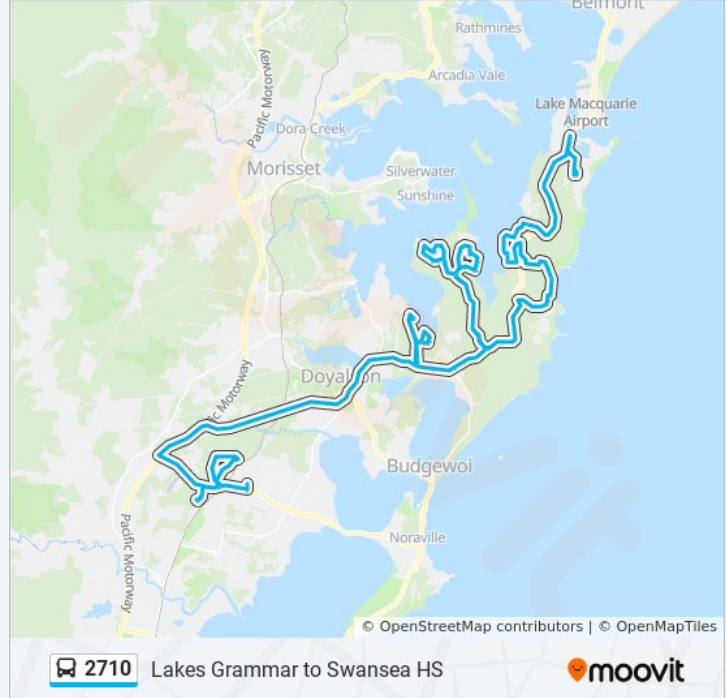

Direction: Caves Beach

94 stops

[VIEW LINE SCHEDULE](#)

- MacKillop Catholic College
- Our Lady Of Loreto Gardens, Minnesota Rd
- Sparks Rd before Virginia Rd
- Sparks Rd opp Bruce Cres
- Lakes Grammar Senior School
- Lakes Grammar Junior School
- Bruce Cres after Sparks Rd
- Bruce Cres at Sparks Rd
- Doyalson Ambulance Station, Pacific Hwy
- Pacific Hwy opp 140
- Pacific Hwy before Ruttleys Rd
- Pacific Hwy opp Basford Rd
- Pacific Hwy opp Saliena Ave
- Tall Timbers Rd opp Lake Munmorah Shopping Centre
- Tall Timbers Rd opp Deakin Ave
- Macquarie Shores Home Village, Tall Timbers Rd
- Lakeshore Ave opp Morotai Ave
- Karoola Ave opp Morotai Ave
- Tall Timbers Rd opp Macquarie Shores Home Village
- Ivy Ave after Scaysbrook Ave
- Ivy Ave at Lloyd Ave

Direction: Caves Beach

Stops: 94

Trip Duration: 114 min

Line Summary:

Lloyd Ave opp Lloyd Avenue Shops
Elabana Ave after Lloyd Ave
Elabana Ave before Scaysbrook Ave
Chain Valley Bay Community Hall, Scaysbrook Ave
Scaysbrook Ave opp Leumeah Ave
Tall Timbers Rd after Deakin Ave
Lake Munmorah Shopping Centre, Tall Timbers Rd
Lake Munmorah Shopping Centre, Pacific Hwy
Pacific Hwy opp Munmorah United Bowling Club
Lake Muunmorah Public School, Pacific Hwy
Pacific Hwy after Carter Rd
Pacific Hwy opp Parktrees Village
Kanangra Dr after Pacific Hwy
Kanangra Dr
Kanangra Dr
Kanangra Dr at Summerland Rd
Yeramba Rd opp Regatta Way
Yeramba Rd opp Boat Harbour Cl
Yeramba Rd opp Anchorage Cres
Yeramba Rd opp Illawong Rd
Yeramba Rd before Warrina Ave
Yeramba Rd at Muraban Rd
Cams Bvd opp Yeramba Rd
Cams Bvd opp Cams Bvd Shops
Ginganup Rd opp Murrumbong Rd
Government Rd at Gordon Ave
Summerland Rd opp Kapala Ave
Summerland Rd opp Cams Bvd
Summerland Sporties, Summerland Rd
Kanangra Dr at Summerland Rd
Tunkwallin Community Hall, Kanangra Dr
Kanangra Dr at Bonny Boy Way