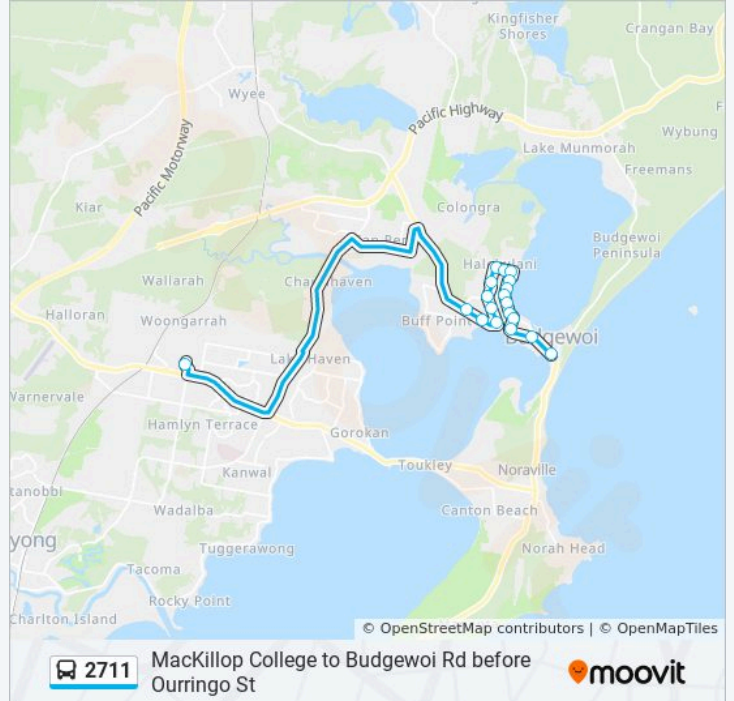

2711

MacKillop College to Budgewoi Rd before Ourringo St

Get The App

The 2711 bus line MacKillop College to Budgewoi Rd before Ourringo St has one route. For regular weekdays, their operation hours are:

(1) Budgewoi: 15:42

Use the Moovit App to find the closest 2711 bus station near you and find out when is the next 2711 bus arriving.

**Direction: Budgewoi**

19 stops

[VIEW LINE SCHEDULE](#)

- MacKillop Catholic College
- Scenic Dr after Walu Ave
- Scenic Dr opp Woodland Pkwy
- Woolana Ave opp Delia Ave
- Woolana Ave at Hulani St
- Woolana Ave opp Budgewoi Public School
- Woolana Ave after Ulana Ave
- Lilo Ave before Kalele Ave
- Lilo Ave at Manoa Rd
- Lilo Ave before Sunrise Ave
- Sunrise Ave opp Ulana Ave
- 83 Sunrise Ave
- Sunrise Ave opp Lukela Ave
- 43 Sunrise Ave
- Sunrise Ave before Natuna Ave
- Noela Pl opp Elua Ave
- Noela Pl opp Halekulani Oval
- Scenic Dr at Webster Ave
- Budgewoi Rd opp Slade Park

**2711 bus Time Schedule**

Budgewoi Route Timetable:

Sunday	Not Operational
Monday	15:42
Tuesday	15:42
Wednesday	15:42
Thursday	15:42
Friday	15:42
Saturday	Not Operational

**2711 bus Info**

**Direction:** Budgewoi

**Stops:** 19

**Trip Duration:** 32 min

**Line Summary:**

2711 bus time schedules and route maps are available in an offline PDF at [moovitapp.com](https://moovitapp.com). Use the Moovit App to see live bus times, train schedule or subway schedule, and step-by-step directions for all public transit in Sydney.