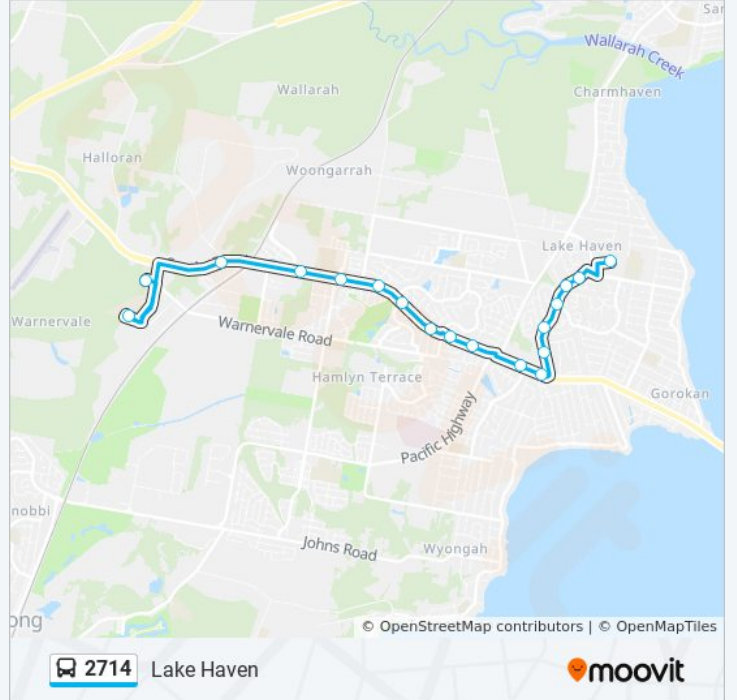

2714 bus time schedules and route maps are available in an offline PDF at moovitapp.com. Use the Moovit App to see live bus times, train schedule or subway schedule, and step-by-step directions for all public transit in Sydney.

© 2024 Moovit - All Rights Reserved