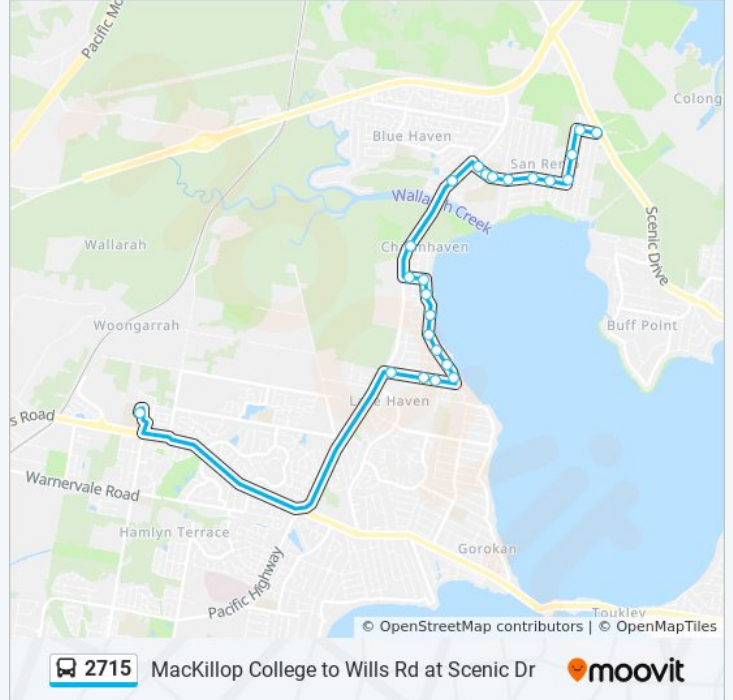

 2715

MacKillop College to Wills Rd at Scenic Dr

Get The App

The 2715 bus line MacKillop College to Wills Rd at Scenic Dr has one route. For regular weekdays, their operation hours are:

(1) San Remo: 15:48

Use the Moovit App to find the closest 2715 bus station near you and find out when is the next 2715 bus arriving.

Direction: San Remo

24 stops

[VIEW LINE SCHEDULE](#)

- MacKillop Catholic College
- Moala Pde after Pacific Hwy
- Moala Pde opp Merinda Ave
- Moala Pde opp Kanimbla Ave
- Panorama Ave before Charmhaven Ave
- Panorama Ave after Charmhaven Ave
- Panorama Ave at Jetty Ave
- Panorama Ave before Una Ave
- Panorama Ave at Parkside Dr
- Panorama Ave after Wyreema Ave
- Awaba Ave after Panorama Ave
- Awaba Ave at Dixie Lane
- Pacific Hwy opp Lowana Ave
- Pacific Hwy opp Northlakes Shopping Centre
- Goorama Ave after Pacific Hwy
- Northlakes Public School, Goorama Ave
- Northlakes Public School, Goorama Ave
- Goorama Ave after Emu Dr
- Goorama Ave at Katoomba Ave
- Goorama Ave at McCrea Bvd
- Richardson Rd after Goorama Ave

2715 bus Time Schedule

San Remo Route Timetable:

Sunday	Not Operational
Monday	15:48
Tuesday	15:48
Wednesday	15:48
Thursday	15:48
Friday	15:48
Saturday	Not Operational

2715 bus Info

Direction: San Remo

Stops: 24

Trip Duration: 23 min

Line Summary:

Richardson Rd at Eyre Cres

Wills Rd opp Richardson Rd

Wills Rd at Scenic Dr

2715 bus time schedules and route maps are available in an offline PDF at moovitapp.com. Use the [Moovit App](#) to see live bus times, train schedule or subway schedule, and step-by-step directions for all public transit in Sydney.