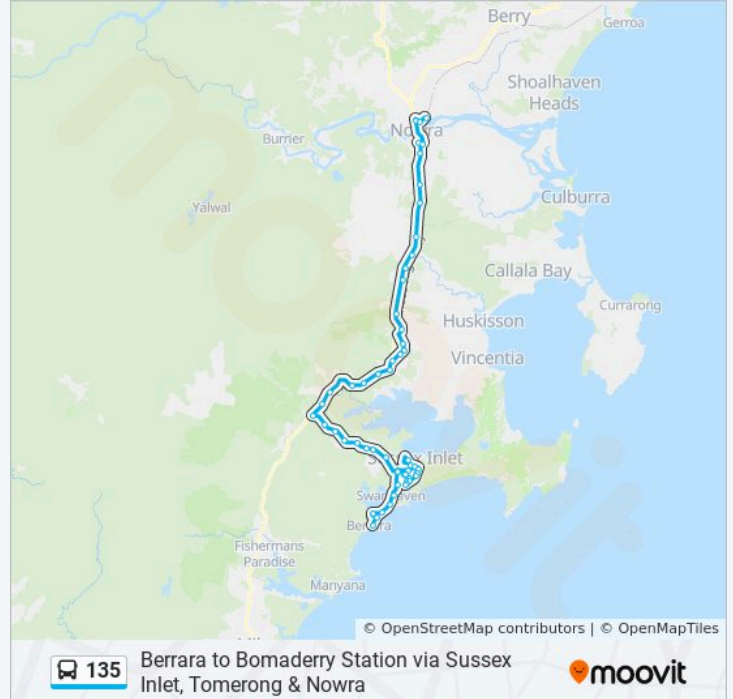

### 135 bus Info

**Direction:** Berrara

**Stops:** 55

**Trip Duration:** 94 min

**Line Summary:**

Princes Hwy at The Wool Rd

Princes Hwy opp Bewong Rest Area

Princes Hwy opp Wandandian Shell

Sussex Rd before Lyons Rd

River Rd at Harbord St

River Rd at Thora St

River Rd at Jacobs Dr

River Rd opp Poole Ave

River Rd before Suncrest Ave

Tradewinds Ave opp Shelly Gr

Jacobs Dr at Teal Pl

Sussex Inlet Rd at The Springs Rd

The Springs Rd after Thomson St

The Springs Rd opp Hoffman Dr

The Springs Rd

The Springs Rd before Collier Dr

Waratah Ave at Goonawarra Dr

Collier Dr at First Ave

Myrniong Gr after Collier Dr

**Direction: Bomaderry & Nowra**

62 stops

[VIEW LINE SCHEDULE](#)

Myrniong Gr after Collier Dr

Silver Sands Dr at Myrniong Gr

Berrara Rd opp Kirpson St

Collier Dr opp Cudmirrah Berrara Community Hall

The Springs Rd after Collier Dr