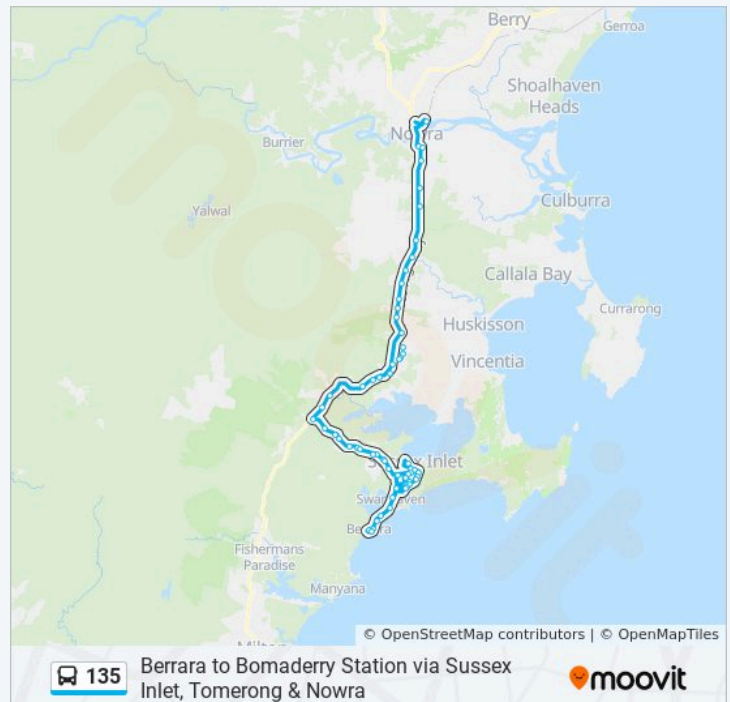

Iverison Rd after Glanville Rd

Sussex Rd before Lyons Rd

River Rd at Harbord St

River Rd at Thora St

River Rd at Jacobs Dr

River Rd opp Poole Ave

River Rd before Suncrest Ave

Tradewinds Ave opp Shelly Gr

Jacobs Dr at Sandpiper Way

Jacobs Dr at Teal Pl

Sussex Inlet Rd at The Springs Rd

Golf Club Rd Sussex Inlet Rd

860 Sussex Inlet Rd

**135 bus Time Schedule**

Bomaderry & Nowra Route Timetable:

Sunday	Not Operational
Monday	06:50 - 15:05
Tuesday	06:50 - 15:05
Wednesday	06:50 - 15:05
Thursday	06:50 - 15:05
Friday	06:50 - 15:05
Saturday	08:45 - 13:30

**135 bus Info**

**Direction:** Bomaderry & Nowra

**Stops:** 62

**Trip Duration:** 94 min

**Line Summary:**

Sussex Inlet Rd at Mokau Rd

776 Sussex Inlet Rd

Golf Driving Range Sussex Inlet Rd

River Rd at Jacobs Dr

River Rd opp Poole Ave

River Rd before Suncrest Ave

Tradewinds Ave opp Shelly Gr

Jacobs Dr at Sandpiper Way

**135 bus Time Schedule**

Nowra Route Timetable:

Sunday	Not Operational
Monday	05:22
Tuesday	05:22
Wednesday	05:22
Thursday	05:22
Friday	05:22
Saturday	Not Operational