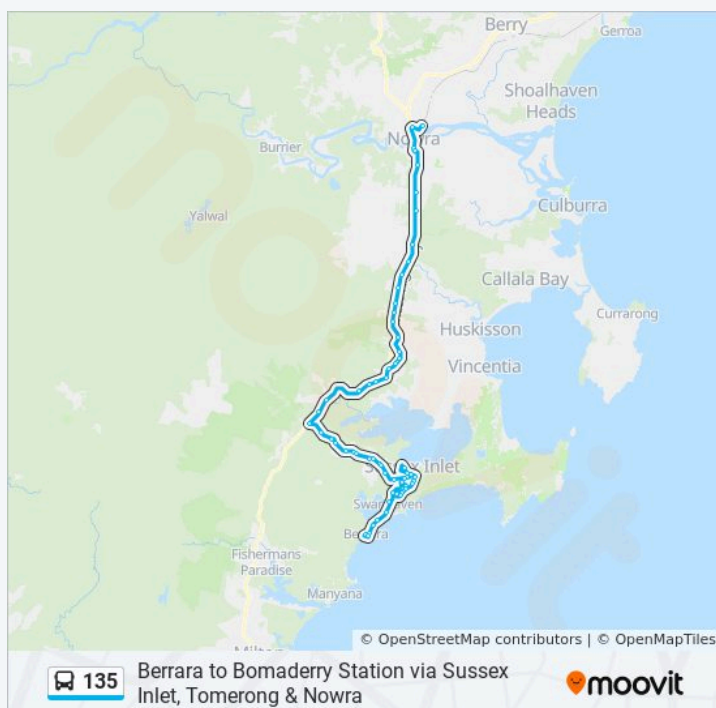

Glanville Rd at Lakehaven Dr

Lakehaven Dr at Boatharbour Dr

Boatharbour Dr at Pacificana Dr

Government Rd after Lakehaven Dr

Iverison Rd after Glanville Rd

Sussex Rd before Lyons Rd

River Rd at Harbord St

River Rd at Thora St

River Rd at Jacobs Dr

River Rd opp Poole Ave

River Rd before Suncrest Ave

Tradewinds Ave opp Shelly Gr

Jacobs Dr at Sandpiper Way

**135 bus Time Schedule**

Nowra Route Timetable:

Sunday	Not Operational
Monday	05:22
Tuesday	05:22
Wednesday	05:22
Thursday	05:22
Friday	05:22
Saturday	Not Operational

**135 bus Info**

**Direction:** Nowra

**Stops:** 65

**Trip Duration:** 70 min

**Line Summary:**

Jacobs Dr at Teal Pl

Sussex Inlet Rd at The Springs Rd

Golf Club Rd Sussex Inlet Rd