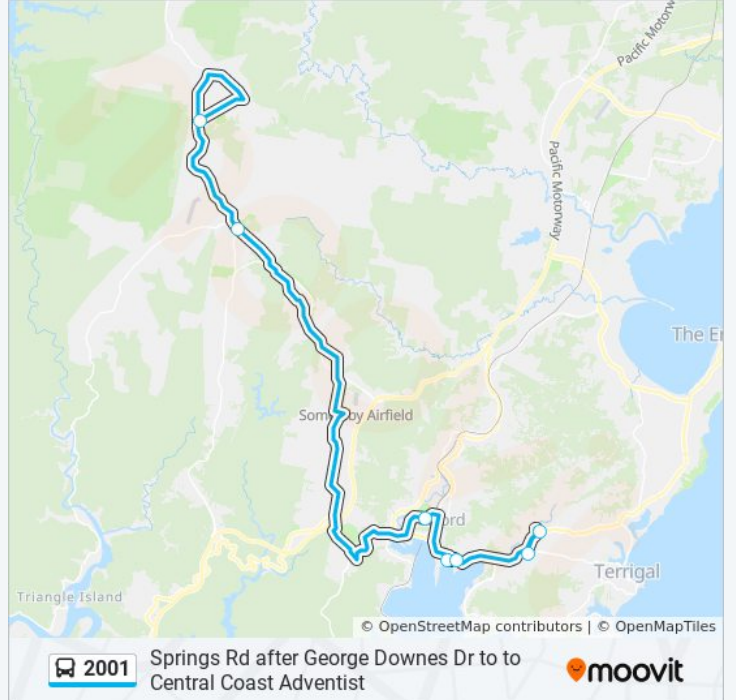

2001 bus time schedules and route maps are available in an offline PDF at moovitapp.com. Use the [Moovit App](#) to see live bus times, train schedule or subway schedule, and step-by-step directions for all public transit in Sydney.

[About Moovit](#) • [MaaS Solutions](#) • [Supported Countries](#) • [Mooviter Community](#)

© 2024 Moovit - All Rights Reserved

Check Live Arrival Times