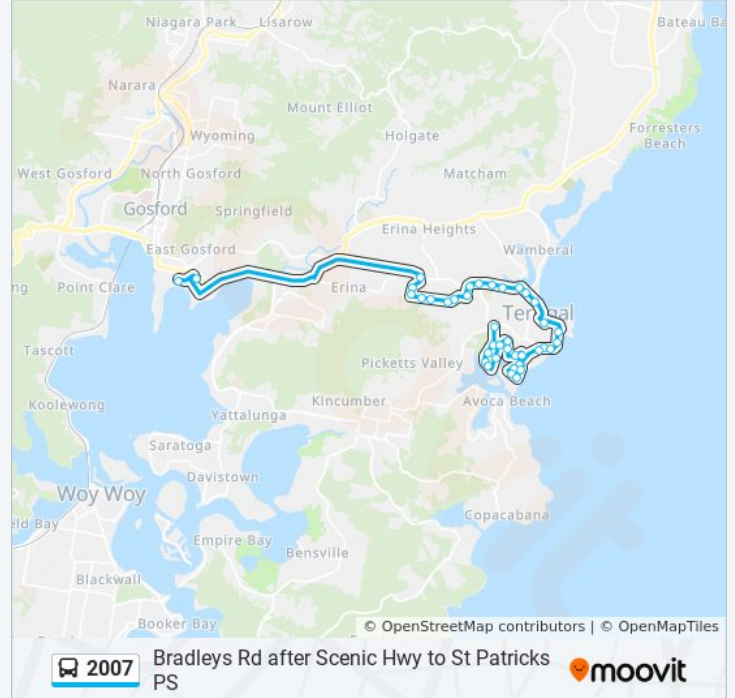

Scenic Hwy before Tiarri Cr

Scenic Hwy after Tiarri Cr

Church St at Kurrawyba Ave

Terrigal Dr before Barnhill Rd

Terrigal Hotel, Terrigal Dr

Terrigal Dr at Junction Rd

Terrigal Dr after Bellbird Ave

Terrigal Dr opp Brunswick Rd

NSW Ambulance Service Terrigal Station, Terrigal Dr

Breakers Indoor Sports Stadium, Terrigal Dr

Breakers Indoor Sports Stadium, Duffys Rd

Kings Ave opp Sheffield Dr

Kings Ave at Belar Ave

Kings Ave opp Lindford Pl

Kings Ave opp Mayfair Cl

Mobbs Rd after Hampton Cl

Mobbs Rd at Wellesbourne Ave

Mobbs Rd at Terrigal Dr

St Edwards High School, Russell Drysdale St

Melbourne St before Adelaide St

2007 bus time schedules and route maps are available in an offline PDF at moovitapp.com. Use the [Moovit App](#) to see live bus times, train schedule or subway schedule, and step-by-step directions for all public transit in Sydney.

[About Moovit](#) • [MaaS Solutions](#) • [Supported Countries](#) • [Mooviter Community](#)

© 2024 Moovit - All Rights Reserved

Check Live Arrival Times