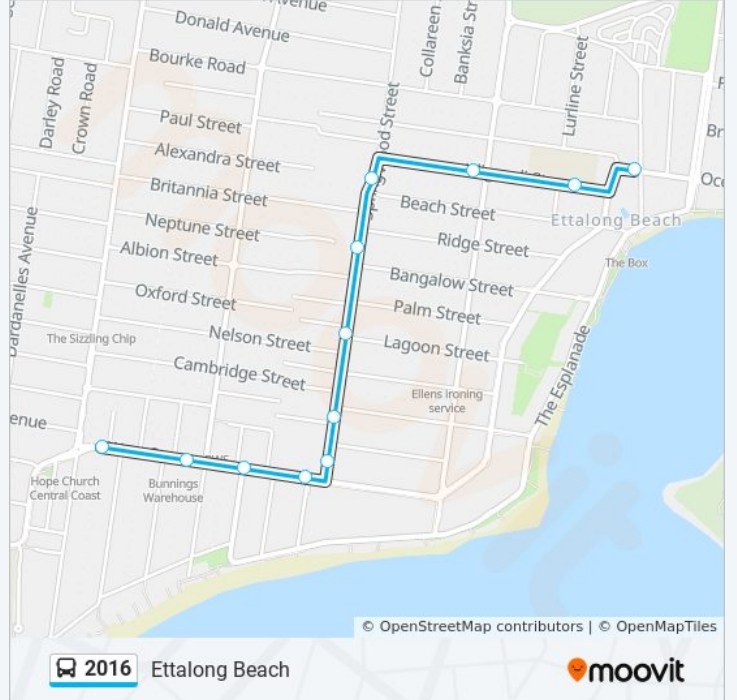

🚌 2016

Ettalong Beach

Get The App

The 2016 bus line Ettalong Beach has one route. For regular weekdays, their operation hours are:

(1) Ettalong Beach: 07:39

Use the Moovit App to find the closest 2016 bus station near you and find out when is the next 2016 bus arriving.

Direction: Ettalong Beach

12 stops

[VIEW LINE SCHEDULE](#)

- West St at Oscar St
- Umina Beach Library, West St
- West St opp Norman St
- West St opp Augusta St
- Springwood St opp Warrah St
- Springwood St at Clifford St
- Springwood St opp Lagoon St
- Cooinda Village, Springwood St
- Ettalong Bowling Club, Springwood St
- Uligandi St at Barrenjoey Rd
- Ettalong Public School, Uligandi St
- Ocean View Rd at Memorial Ave

2016 bus Time Schedule

Ettalong Beach Route Timetable:

Sunday	Not Operational
Monday	07:39
Tuesday	07:39
Wednesday	07:39
Thursday	07:39
Friday	07:39
Saturday	Not Operational

2016 bus Info

Direction: Ettalong Beach

Stops: 12

Trip Duration: 8 min

Line Summary:

2016 bus time schedules and route maps are available in an offline PDF at moovitapp.com. Use the [Moovit App](#) to see live bus times, train schedule or subway schedule, and step-by-step directions for all public transit in Sydney.