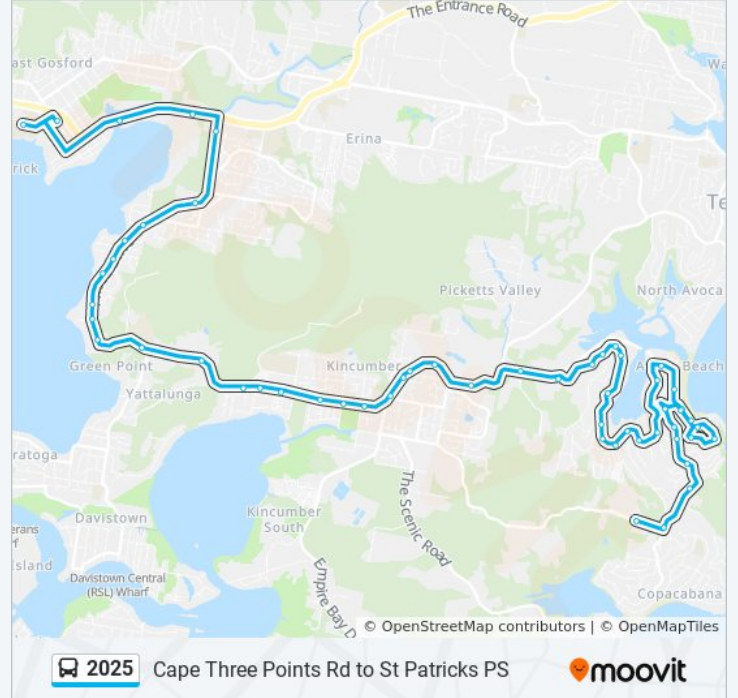

### Direction: St Patricks

56 stops

[VIEW LINE SCHEDULE](#)

- 325 Cullens Rd
- Cape Three Points Rd at Cullens Rd
- Cape Three Points Rd after Cabbage Three Ave
- Cape Three Points Rd opp Arden Ave
- Cape Three Points Rd opp Fairscone Cres
- Cape Three Points Rd opp Ascot Ave
- Cape Three Points Rd opp Austral Ave
- Avoca Dr opp Austral Ave
- Hunter Park, Avoca Dr
- 57A Avoca Dr
- Avoca Dr opp Ascot Ave
- Burns St opp Vine St
- Avoca Dr before Austral Ave
- 156A Avoca Dr
- Avoca Dr opp Heazlett Park
- Cape Three Points Rd after Yodalla Pl
- The Round Dr opp Avoca Beach Public School
- The Round Dr at Gill Ave
- The Round Dr at Ridgeway Rd
- The Round Dr after Carolina Park Rd
- The Round Dr at Walder Cres
- The Round Dr at Chapman Cres

### 2025 bus Info

**Direction:** St Patricks

**Stops:** 56

**Trip Duration:** 43 min

**Line Summary:**

240 The Round Dr

The Round Dr opp Matong Lane

Karani Ave after The Round Dr

117 Avoca Dr

Avoca Dr opp Green Point Shopping Village

Avoca Dr before The Entrance Rd

Central Coast Hwy after Pateman Rd

Punt Bridge, Central Coast Hwy

St Edwards High School, Russell Drysdale St

2025 bus time schedules and route maps are available in an offline PDF at [moovitapp.com](https://moovitapp.com). Use the [Moovit App](#) to see live bus times, train schedule or subway schedule, and step-by-step directions for all public transit in Sydney.