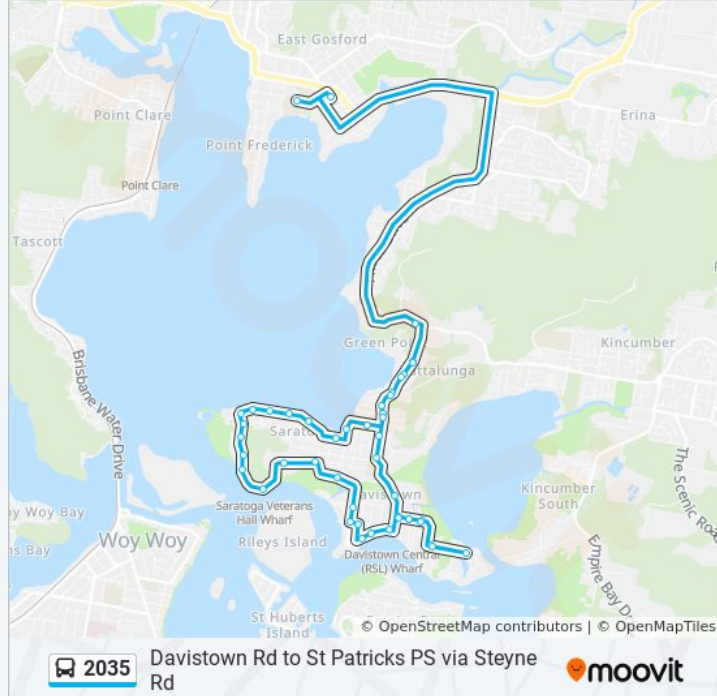

### 2035 bus Info

**Direction:** St Patricks

**Stops:** 46

**Trip Duration:** 37 min

**Line Summary:**

Malinya Rd at Lintern Ave

Lintern St at Mireen Ave

Paringa Ave after Mireen Ave

Lilli Pilli St at Illawong Cl

Lilli Pilli St at Davis Ave

Lilli Pilli St at Davistown Rd

Davistown Rd opp Alloura Waters Retirement Village

Davistown Rd at High St

Davistown Rd at Patrick Cres

Davistown Rd at Moonah Ave

Davistown Rd at Malumba Ave

Davistown Rd opp Elvys Ave

204 Davistown Rd

Davistown Rd at Mundoora Ave

Avoca Dr after Davistown Rd

St Edwards High School, Russell Drysdale St

Melbourne St before Adelaide St

2035 bus time schedules and route maps are available in an offline PDF at [moovitapp.com](https://moovitapp.com). Use the Moovit App to see live bus times, train schedule or subway schedule, and step-by-step directions for all public transit in Sydney.

© 2024 Moovit - All Rights Reserved