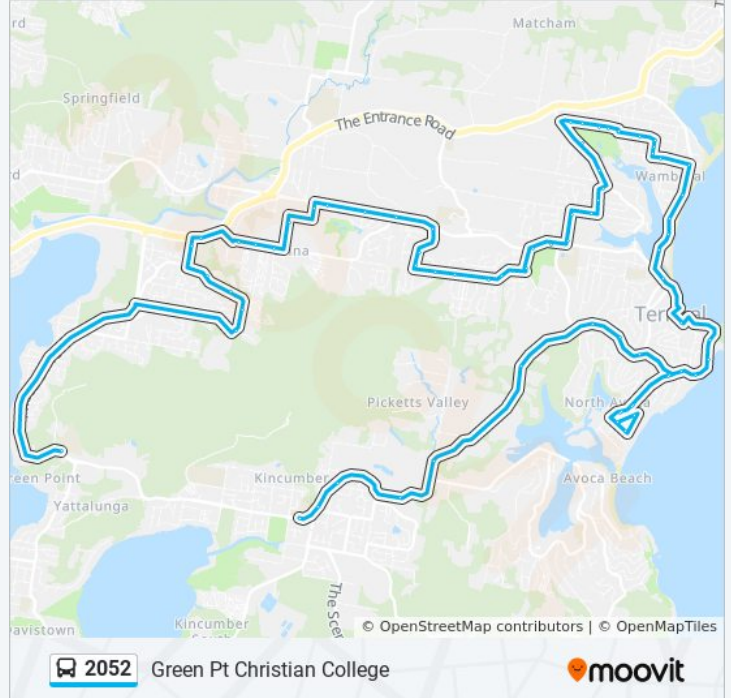

2052 bus Info

Direction: Green Pt Christian College

Stops: 71

Trip Duration: 57 min

Line Summary:

Church St at Kurrawyba Ave
Terrigal Dr before Barnhill Rd
Ocean View Dr opp Pacific St
Ocean View Dr before Lake View Rd
Ocean View Dr after Lake View Rd
Ocean View Dr at Bundara Ave
Ocean View Dr at Dover Rd
Dover Rd after Lakeview Rd
The Brow at Dover Rd
The Brow at Eldon Cl
The Brow at Hilltop Rd
Hilltop Rd at Rysdyk Pde
Plymouth Dr at Windsor Rd
Windsor Rd opp Byrons Rd
Windsor Rd opp Pembroke Rd
Windsor Rd opp Edinburgh Cct
Windsor Rd opp Edinburgh Cct
Willoughby Rd opp Fairway Dr
Willoughby Rd after Selma Cl
Aspen Ave at Beverley Cres
Aspen Ave at Summit Rd
Hastings Rd opp Aspen Ave
Brunswick Rd after Hastings Rd
Brunswick Rd before Terrigal Dr
NSW Ambulance Service Terrigal Station, Terrigal Dr
Breakers Indoor Sports Stadium, Terrigal Dr
Breakers Indoor Sports Stadium, Duffys Rd
Kings Ave opp Sheffield Dr
Kings Ave at Belar Ave
Kings Ave opp Lindford Pl
Kings Ave opp Mayfair Cl
Mobbs Rd after Hampton Cl