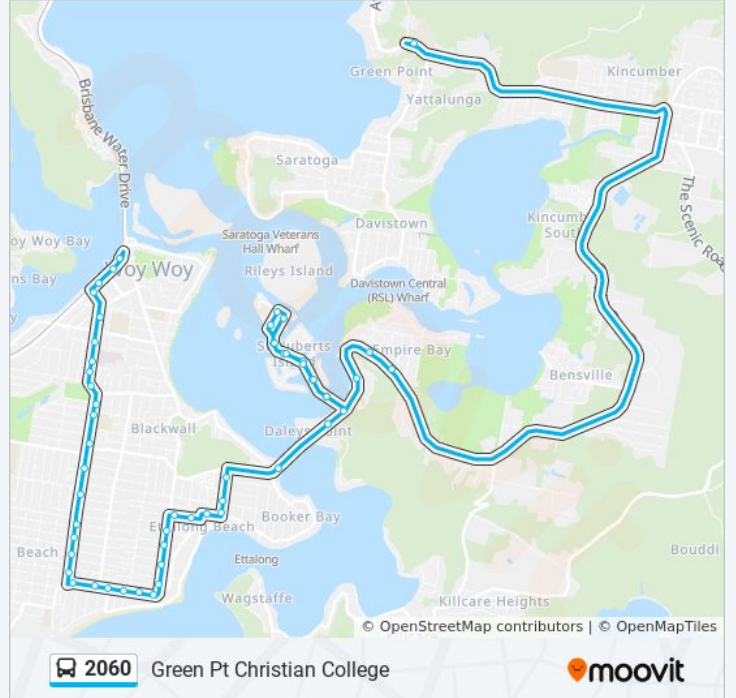

Direction: Green Pt Christian College

54 stops

[VIEW LINE SCHEDULE](#)

- Woy Woy Station
- Deepwater Plaza, Railway St
- Railway St at Station St
- Ocean Beach Rd after Railway St
- Ocean Beach Rd opp Mutu St
- Ocean Beach Rd opp Waratah Ave
- Woy Woy Hospital, Ocean Beach Rd
- Ocean Beach Rd after Kathleen St
- Ocean Beach Rd opp Rogers Park
- Ocean Beach Rd at Kingsley Ave
- Ocean Beach Rd after Balaclava Ave
- Ocean Beach Rd opp Mackenzie Ave
- Ocean Beach Rd opp Pioneer Rd
- Ocean Beach Rd opp Ryans Rd
- Umina Uniting Church, Ocean Beach Rd
- Ocean Beach Rd opp Birdwood Ave
- Ocean Beach Rd opp Priestman Ave
- Ocean Beach Rd opp Osborne Ave
- West St at Oscar St
- Umina Beach Library, West St
- West St opp Norman St
- West St opp Augusta St

2060 bus Info

Direction: Green Pt Christian College

Stops: 54

Trip Duration: 50 min

Line Summary:

West St after Springwood St

West St before Barrenjoey Rd

Barrenjoey Rd at Warrah St

Helmsman Bvd opp Nautilus Cres

Helmsman Bvd opp Marina View Pde

Discovery St after Weatherly Pde

Discovery St at Beachfront Pde

Helmsman Bvd at Skiff Pl

Helmsman Bvd at Marina View Pde

Helmsman Bvd before Nautilus Cres

Helmsman Bvd at Salacia Cl

Helmsman Bvd at Barracouta Ave

1 Helmsman Bvd

The Cove Retirement Village, Empire Bay Dr

143 Empire Bay Dr

Empire Bay Dr before Greenfield Rd

Green Point Christian College, Avoca Dr