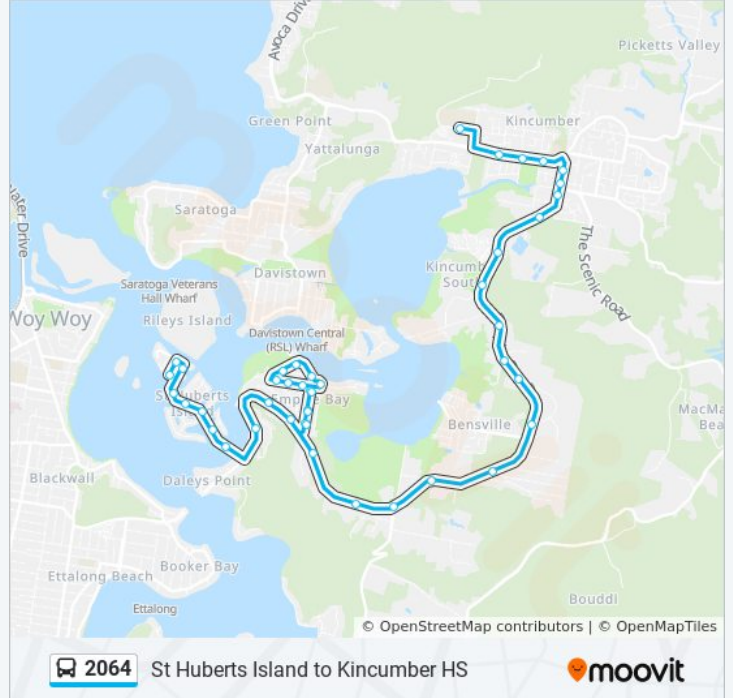

### Direction: Kincumber HS

43 stops

[VIEW LINE SCHEDULE](#)

Discovery St after Weatherly Pde

Discovery St at Beachfront Pde

Helmsman Bvd at Skiff Pl

Helmsman Bvd at Marina View Pde

Helmsman Bvd before Nautilus Cres

### 2064 bus Info

**Direction:** Kincumber HS

**Stops:** 43

**Trip Duration:** 32 min

**Line Summary:**

38 Greenfield Rd  
Greenfield Rd before Rosella Rd  
Empire Bay Dr opp Awinya Cl  
271 Empire Bay Dr  
Empire Bay Dr before Palmers Lane  
Empire Bay Dr at Rachael Cl  
Empire Bay Dr opp Nerang Rd  
Empire Bay Dr opp Kingdom Hall of Jehovah's Witnesses  
Empire Bay Dr opp The Coast Christian School  
Empire Bay Dr at Calool St  
66 Empire Bay Dr  
Mackillop Oval, Empire Bay Dr  
Kincumber Nautical Village, Empire Bay Dr  
Busways Gosford Depot, Empire Bay Dr  
Empire Bay Dr before Cochrone St  
Empire Bay Dr opp Sundowner Ave  
St Paul's Anglican Church, Empire Bay Dr  
Avoca Dr opp Kincumber Public School  
Avoca Dr at Davis St  
Avoca Dr at Gunya Rd  
Kincumber St opp Kincumber High School