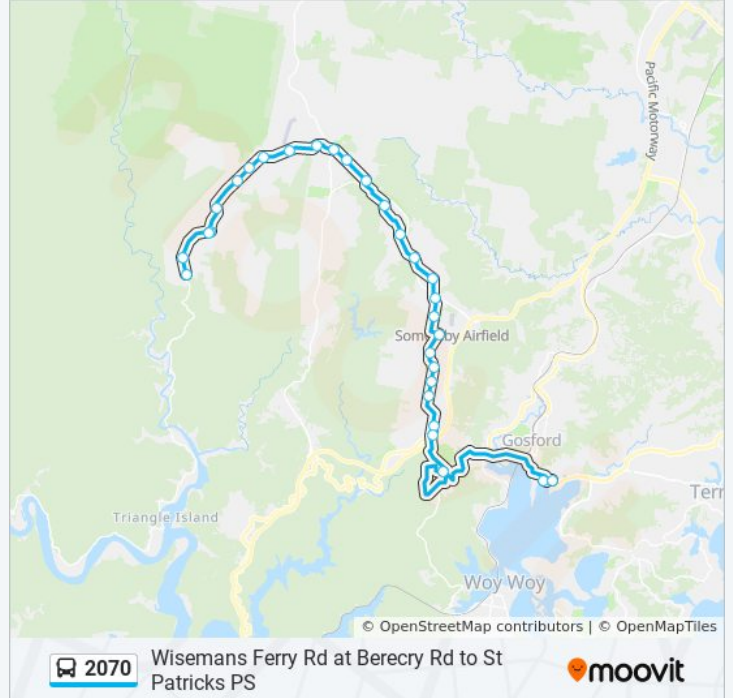

The 2070 bus line Wisemans Ferry Rd at Berecry Rd to St Patricks PS has one route. For regular weekdays, their operation hours are:

(1) St Patricks: 07:13

Use the Moovit App to find the closest 2070 bus station near you and find out when is the next 2070 bus arriving.

2070 bus Info

Direction: St Patricks

Stops: 29

Trip Duration: 65 min

Line Summary:

Lackersteens Rd at Wisemans Ferry Rd

Wisemans Ferry Rd after Lutana Rd

Wisemans Ferry Rd before Debenham Rd North

Wisemans Ferry Rd at Bimbil Rd

Wisemans Ferry Rd at Ulinga Rd

Wisemans Ferry Rd after Gindurra Rd

Wisemans Ferry Rd opp Pacific Hwy

Curringa Rd after Arunta Ave

St Edwards High School, Russell Drysdale St

Melbourne St before Adelaide St