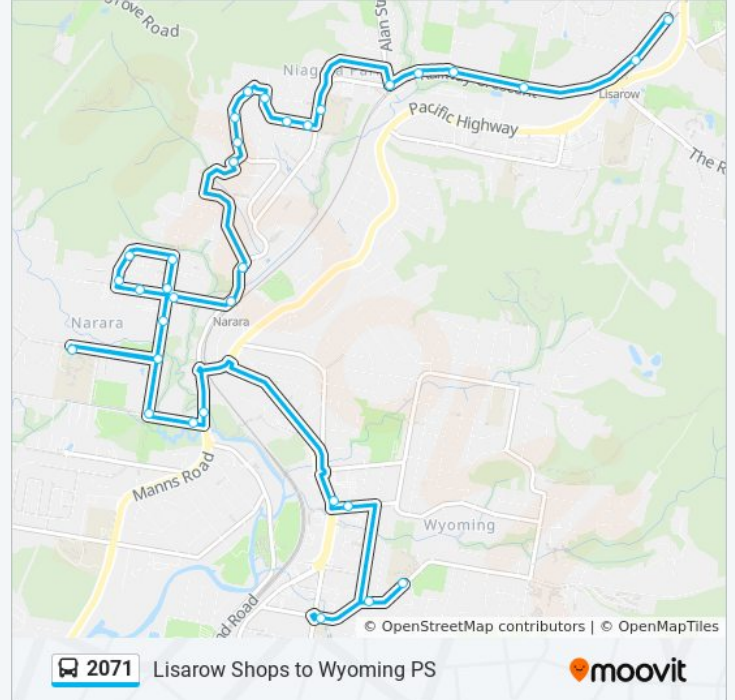

Direction: Wyoming PS

33 stops

[VIEW LINE SCHEDULE](#)

- Railway Cres opp Dora St
- Railway Cres opp Awaba St
- Railway Cres opp Excelsior St
- Railway Cres opp Sunny Bank Rd
- Railway Cres opp Perratt Cl
- Niagara Park Station, Railway Cres
- Niagara Park Public School, Narara Valley Dr
- Narooma Rd after Narara Valley Dr
- Narooma Rd opp Byora Cl
- Narooma Rd opp Joppa St
- Gilda Dr opp Courallie Rd
- Gilda Dr before Neeworra Ave
- Gilda Dr opp Dalmeny Rd
- Dalmeny Rd at Mangrove Rd
- Narara Valley Dr opp Bentley Rd
- Narara Station, Narara Valley Dr
- Deane St at Hanlan St South
- Hanlan St South at Deane St
- Hanlan St South at Strand Ave
- Strand Ave opp Pedrotti Cl
- Strand Ave at Deane St
- Deane St before Gardenia Cl

2071 bus Info

Direction: Wyoming PS

Stops: 33

Trip Duration: 29 min

Line Summary:

Hanlan St South opp McLennan St

Hanlan St South opp Fountains Rd

Narara Valley High School, Fountains Rd

Hanlan St South at Carrington St

Carrington St before Manns Rd

Manns Rd after Carrington St

Wyoming Shopping Centre, Pacific Hwy

Wyoming Shopping Centre, Kinarra Ave

Our Lady of the Rosary Primary School
(Temporary Stop)

Maidens Brush Rd after Jarrett St

Wyoming Public School, Maidens Brush Rd

2071 bus time schedules and route maps are available in an offline PDF at moovitapp.com. Use the [Moovit App](#) to see live bus times, train schedule or subway schedule, and step-by-step directions for all public transit in Sydney.