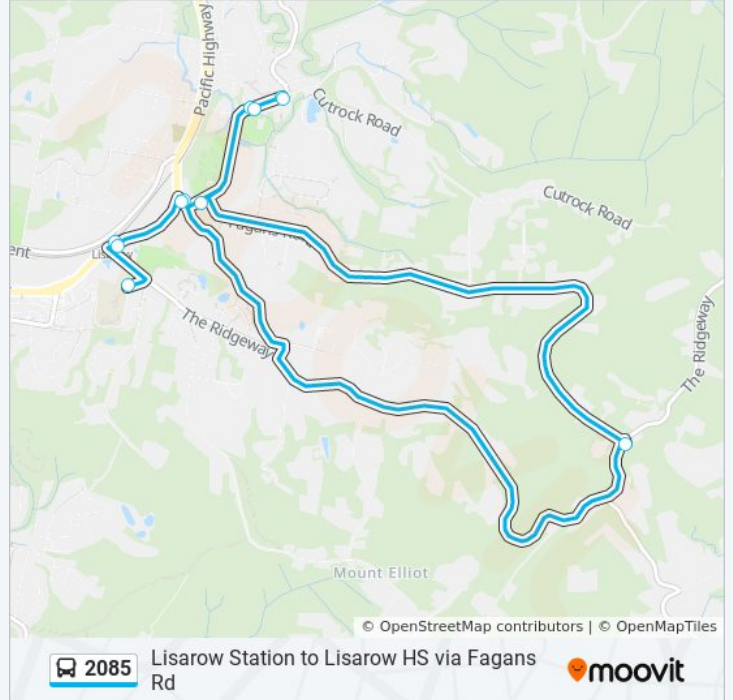

## Lisarow Station to Lisarow HS via Fagans Rd

Get The App

The 2085 bus line Lisarow Station to Lisarow HS via Fagans Rd has one route. For regular weekdays, their operation hours are:

(1) Lisarow HS: 07:18

### Direction: Lisarow HS

11 stops

[VIEW LINE SCHEDULE](#)

- Lisarow Station, Pacific Hwy
- Macdonalds Rd at Pacific Hwy
- The Ridgeway opp Fagans Rd
- Cutrock Park, Cutrock Rd
- Cutrock Rd opp McGrath Cl
- Cutrock Rd at McGrath Cl
- Cutrock Rd opp Cutrock Park
- Tuggerah St opp Plum Park
- Macdonalds Rd at Pacific Hwy
- Pacific Hwy opp Lisarow Station
- Lisarow High School

### 2085 bus Time Schedule

Lisarow HS Route Timetable:

Sunday	Not Operational
Monday	07:18
Tuesday	07:18
Wednesday	07:18
Thursday	07:18
Friday	07:18
Saturday	Not Operational

### 2085 bus Info

**Direction:** Lisarow HS

**Stops:** 11

**Trip Duration:** 32 min

**Line Summary:**

2085 bus time schedules and route maps are available in an offline PDF at [moovitapp.com](https://moovitapp.com). Use the Moovit App to see live bus times, train schedule or subway schedule, and step-by-step directions for all public transit in Sydney.