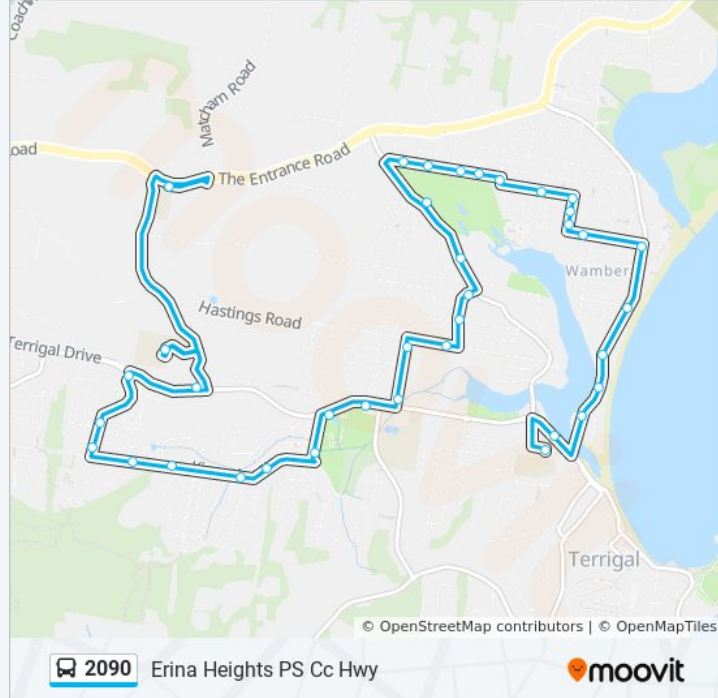

### 2090 bus Info

**Direction:** Erina Heights PS Cc Hwy

**Stops:** 37

**Trip Duration:** 30 min

**Line Summary:**

Brunswick Rd after Hastings Rd

Brunswick Rd before Terrigal Dr

NSW Ambulance Service Terrigal Station, Terrigal Dr

Breakers Indoor Sports Stadium, Terrigal Dr

Breakers Indoor Sports Stadium, Duffys Rd

Kings Ave opp Sheffield Dr

Kings Ave at Belar Ave

Kings Ave opp Lindford Pl

Kings Ave opp Mayfair Cl

Mobbs Rd after Hampton Cl

Mobbs Rd at Wellesbourne Ave

Mobbs Rd at Terrigal Dr

Christian Israelite Church, Terrigal Dr

Our Lady Star of the Sea Primary School Terrigal

Erina Heights Public School, Central Coast Hwy

2090 bus time schedules and route maps are available in an offline PDF at [moovitapp.com](https://moovitapp.com). Use the [Moovit App](#) to see live bus times, train schedule or subway schedule, and step-by-step directions for all public transit in Sydney.