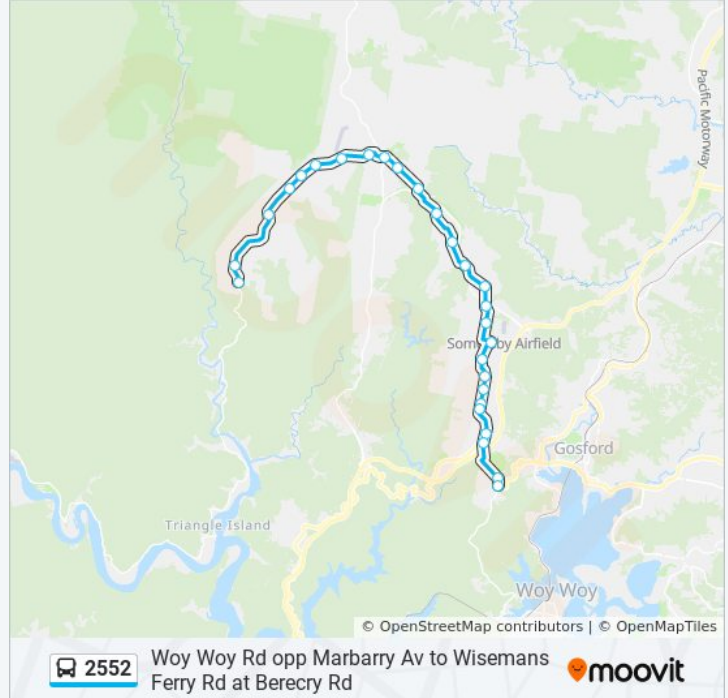

Wisemans Ferry Rd at Parukala Rd

Wisemans Ferry Rd opp Mangrove Mountain
Union Church

Wisemans Ferry Rd opp Mangrove Mountain
Village Shops

Wisemans Ferry Rd at Niclins Rd

Wisemans Ferry Rd at Lillicrapps Rd

Wisemans Ferry Rd opp Pembertons Hill Rd

Wisemans Ferry Rd at Berecry Rd

2552 bus time schedules and route maps are available in an offline PDF at moovitapp.com. Use the [Moovit App](#) to see live bus times, train schedule or subway schedule, and step-by-step directions for all public transit in Sydney.

[About Moovit](#) • [MaaS Solutions](#) • [Supported Countries](#) • [Mooviter Community](#)

© 2024 Moovit - All Rights Reserved

Check Live Arrival Times