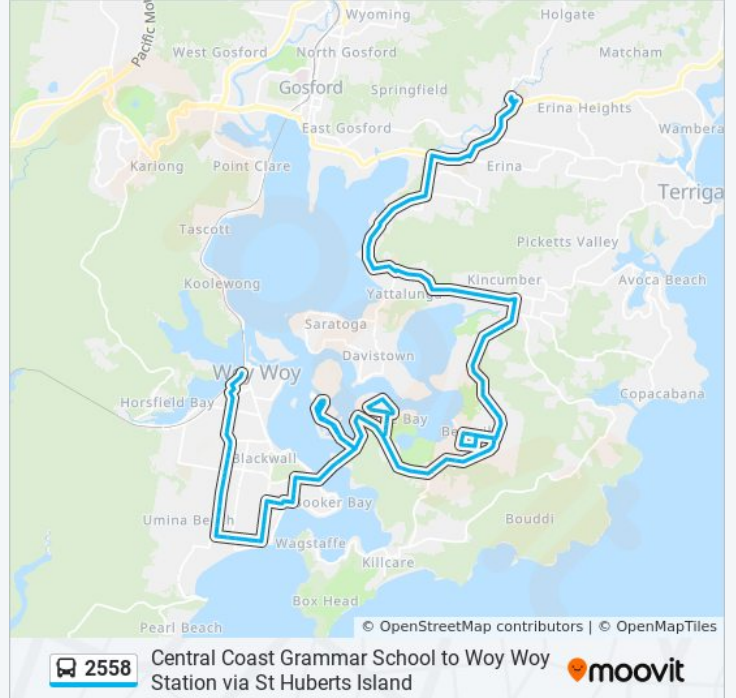

 **2558**

Central Coast Grammar School to Woy Woy Station via St Huberts Island

Get The App

The 2558 bus line Central Coast Grammar School to Woy Woy Station via St Huberts Island has one route. For regular weekdays, their operation hours are:

Helmsman Bvd opp Marina View Pde

Discovery St after Weatherly Pde

Discovery St at Beachfront Pde

Helmsman Bvd at Skiff Pl

Helmsman Bvd at Marina View Pde

Helmsman Bvd before Nautilus Cres

Helmsman Bvd at Salacia Cl

Helmsman Bvd at Barracouta Ave

1 Helmsman Bvd

Daley Ave opp Helmsman Bvd

Maitland Bay Drive Bridge, Maitland Bay Dr

Rip Bridge, Maitland Bay Dr

Picnic Pde opp Ettalong Oval

Picnic Pde at Bream Rd

Picnic Pde at Ocean View Rd