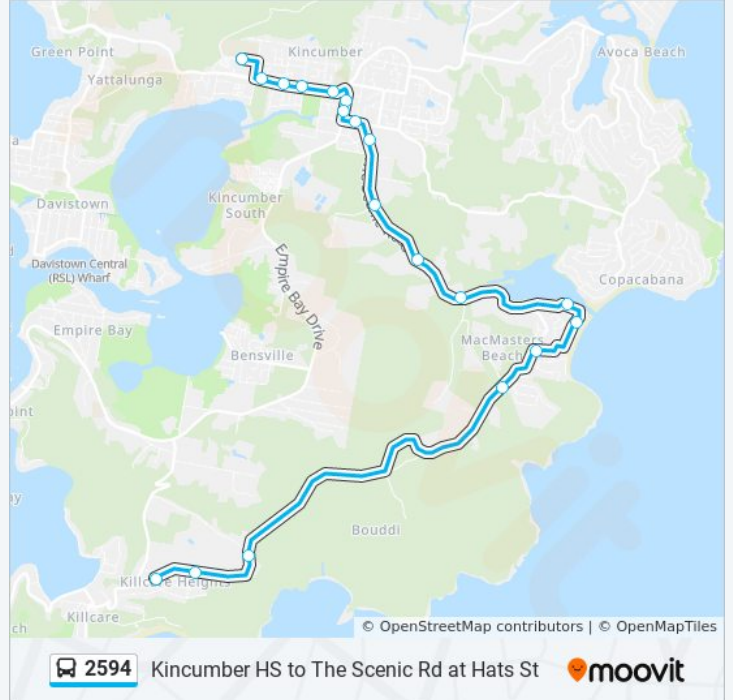

### Direction: Killcare Heights

19 stops

[VIEW LINE SCHEDULE](#)

- Kincumber St opp Kincumber High School
- Broadwater Court Retirement Village, Avoca Dr
- Avoca Dr at Tilba St
- Avoca Dr at Davis St
- Kincumber Public School, Avoca Dr
- Empire Bay Dr opp St Paul's Anglican Church
- Empire Bay Dr at Sundowner Ave
- The Scenic Rd before Cullens Rd
- Grevillea Grove Village, The Scenic Rd
- The Scenic Rd at Doyle St
- The Scenic Rd opp 737
- The Scenic Rd opp Bounty Hill Rd
- Lakeside Dr after Three Points Ave
- Tudibaring Pde opp Three Points Ave
- Warri Cres at The Scenic Rd
- The Scenic Rd at Ocean Dr
- Bouddi National Park, The Scenic Rd
- The Scenic Rd at Manly View Rd
- The Scenic Rd at Hats St

### 2594 bus Time Schedule

Killcare Heights Route Timetable:

Sunday	Not Operational
Monday	14:40
Tuesday	14:40
Wednesday	14:40
Thursday	14:40
Friday	14:40
Saturday	Not Operational

### 2594 bus Info

**Direction:** Killcare Heights

**Stops:** 19

**Trip Duration:** 30 min

**Line Summary:**

2594 bus time schedules and route maps are available in an offline PDF at [moovitapp.com](https://moovitapp.com). Use the [Moovit App](#) to see live bus times, train schedule or subway schedule, and step-by-step directions for all public transit in Sydney.