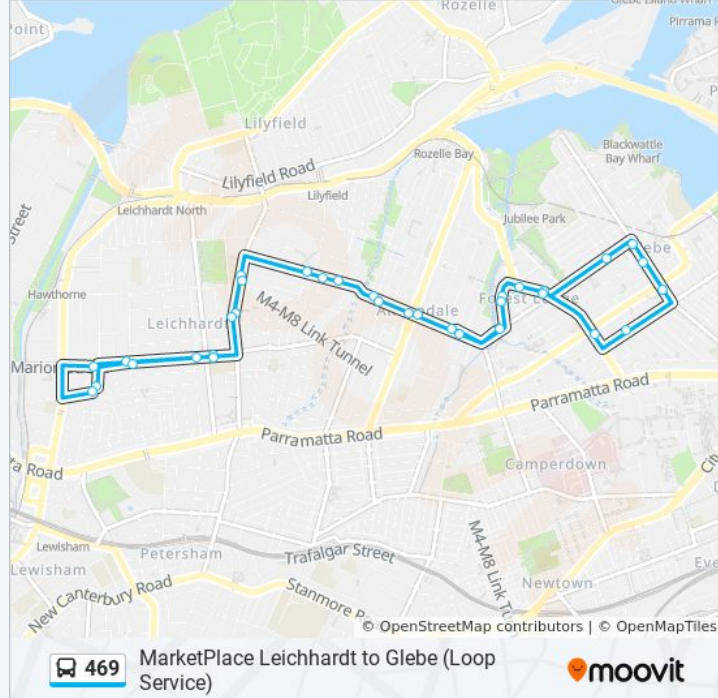

Minogue Cres opp Scotsman St

Minogue Crescent Reserve, Minogue Cres

Booth St at Nelson St

Booth St at Johnston St

Booth St at Young St

Moore St before Catherine St

Balmain Rd opp Sydney Secondary College
Leichhardt Campus

Balmain Rd opp Derbyshire Rd

Leichhardt Public School, Marion St

Marion St at Elswick St

MarketPlace Leichhardt, Marion St

Lords Rd at Flood St

469 bus time schedules and route maps are available in an offline PDF at moovitapp.com. Use the [Moovit App](#) to see live bus times, train schedule or subway schedule, and step-by-step directions for all public transit in Sydney.

[About Moovit](#) • [MaaS Solutions](#) • [Supported Countries](#) • [Mooviter Community](#)

© 2024 Moovit - All Rights Reserved

Check Live Arrival Times