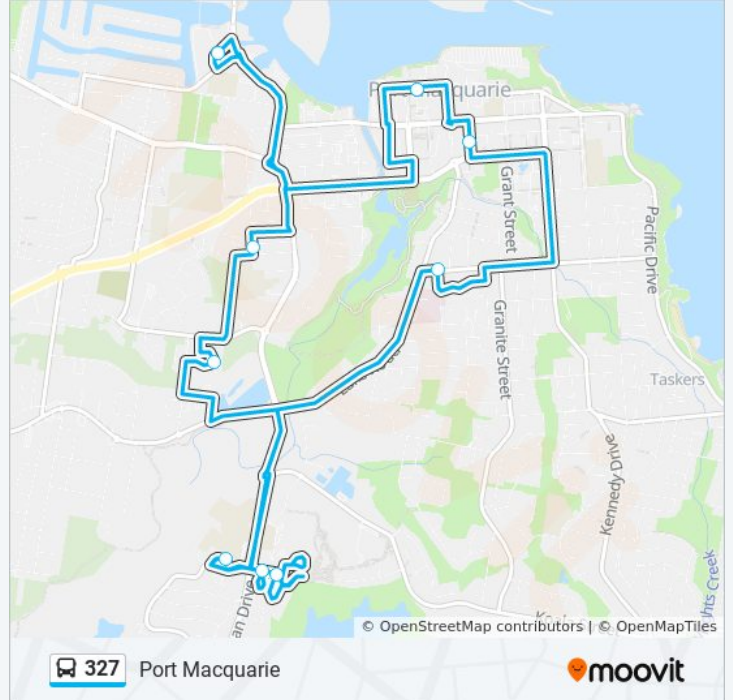

 **327**

Port Macquarie

Get The App

The 327 bus line Port Macquarie has one route. For regular weekdays, their operation hours are:

(1) Port Macquarie: 09:37 - 13:05

Use the Moovit App to find the closest 327 bus station near you and find out when is the next 327 bus arriving.

Direction: Port Macquarie

11 stops

[VIEW LINE SCHEDULE](#)

Clarence St after Hay St
Settlement City Shopping Centre
Morton St at Delaforce Lane
Parklands Retirement Village
Lochinvar Village, Lochinvar Pl
St Agnes Village, Lochinvar Pl
Sweeney Ct turnaround
Hill St opp Bellevue Gardens Retirement Village
Munster St at Church St
Clarence St after Hay St
Settlement City Shopping Centre

327 bus Time Schedule

Port Macquarie Route Timetable:

Sunday	Not Operational
Monday	09:37 - 13:05
Tuesday	09:37 - 13:05
Wednesday	09:37 - 13:05
Thursday	09:37 - 13:05
Friday	09:37 - 13:05
Saturday	Not Operational

327 bus Info

Direction: Port Macquarie

Stops: 11

Trip Duration: 44 min

Line Summary:

327 bus time schedules and route maps are available in an offline PDF at moovitapp.com. Use the Moovit App to see live bus times, train schedule or subway schedule, and step-by-step directions for all public transit in Sydney.