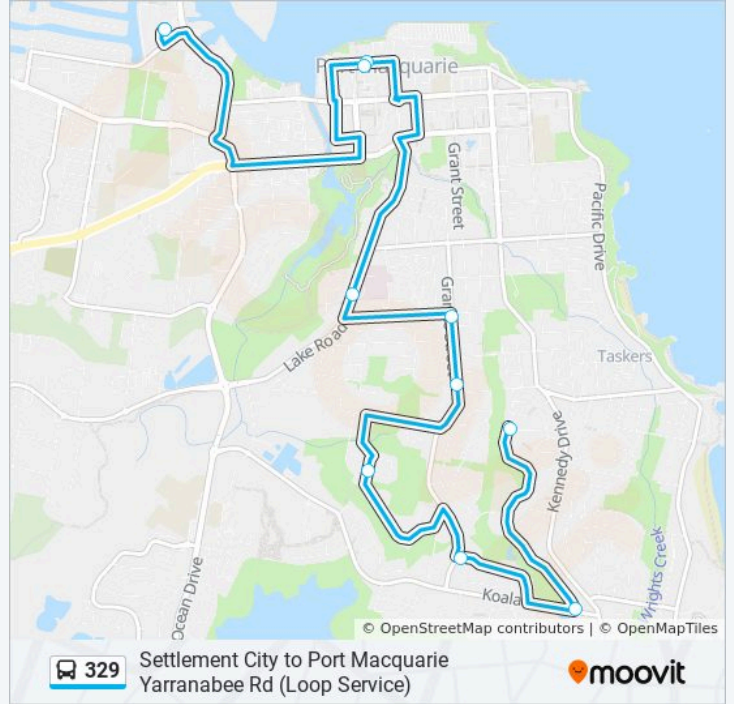

329

Settlement City to Port Macquarie Yarranabee Rd (Loop Service)

Get The App

The 329 bus line Settlement City to Port Macquarie Yarranabee Rd (Loop Service) has one route. For regular weekdays, their operation hours are:

(1) Port Macquarie: 11:32 - 15:05

Use the Moovit App to find the closest 329 bus station near you and find out when is the next 329 bus arriving.

Direction: Port Macquarie

11 stops

[VIEW LINE SCHEDULE](#)

329 bus Time Schedule

Port Macquarie Route Timetable:

Sunday	Not Operational
Monday	Not Operational
Tuesday	11:32 - 15:05
Wednesday	11:32 - 15:05
Thursday	11:32 - 15:05
Friday	11:32 - 15:05
Saturday	Not Operational

329 bus Info

Direction: Port Macquarie

Stops: 11

Trip Duration: 26 min

Line Summary:

329 bus time schedules and route maps are available in an offline PDF at moovitapp.com. Use the Moovit App to see live bus times, train schedule or subway schedule, and step-by-step directions for all public transit in Sydney.