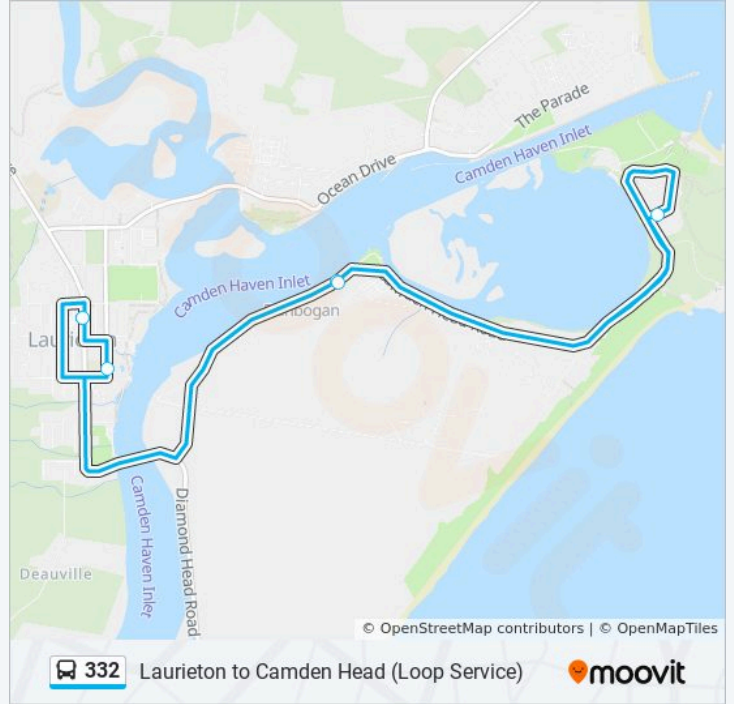

 332

Laurieton to Camden Head (Loop Service)

Get The App

The 332 bus line Laurieton to Camden Head (Loop Service) has one route. For regular weekdays, their operation hours are:

(1) Laurieton: 09:41 - 16:48

Use the Moovit App to find the closest 332 bus station near you and find out when is the next 332 bus arriving.

Direction: Laurieton

5 stops

[VIEW LINE SCHEDULE](#)

Bold St before Tunis St

The Boulevard opp Dunbogan General Store

Bergalia Cres at Idant St

Dunbogan General Store, The Boulevard

Bold St before Tunis St

332 bus Time Schedule

Laurieton Route Timetable:

Sunday	Not Operational
Monday	Not Operational
Tuesday	09:41 - 16:48
Wednesday	09:41 - 16:48
Thursday	09:41 - 16:48
Friday	09:41 - 16:48
Saturday	Not Operational

332 bus Info

Direction: Laurieton

Stops: 5

Trip Duration: 23 min

Line Summary:

332 bus time schedules and route maps are available in an offline PDF at moovitapp.com. Use the Moovit App to see live bus times, train schedule or subway schedule, and step-by-step directions for all public transit in Sydney.