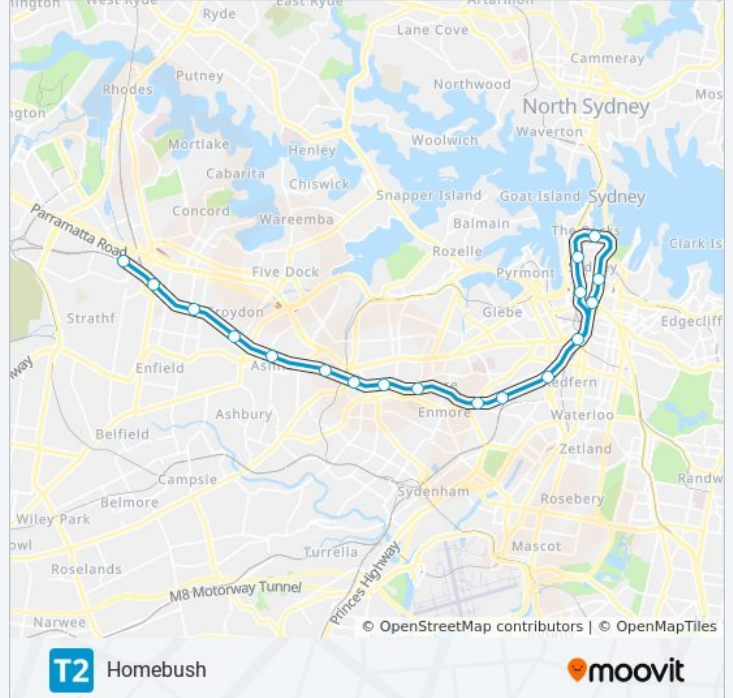

19 stops

[VIEW LINE SCHEDULE](#)

Central Station

Museum Station

St James Station

Circular Quay Station

Wynyard Station

Town Hall Station

T2 train Info

Direction: Homebush

Stops: 19

Trip Duration: 44 min

Line Summary:

Homebush Station

Direction: Leppington

35 stops

[VIEW LINE SCHEDULE](#)

- Central Station
- Museum Station
- St James Station
- Circular Quay Station
- Wynyard Station
- Town Hall Station
- Central Station
- Redfern Station
- Macdonaldtown Station
- Newtown Station
- Stanmore Station
- Petersham Station
- Lewisham Station
- Summer Hill Station
- Ashfield Station
- Croydon Station
- Burwood Station
- Strathfield Station