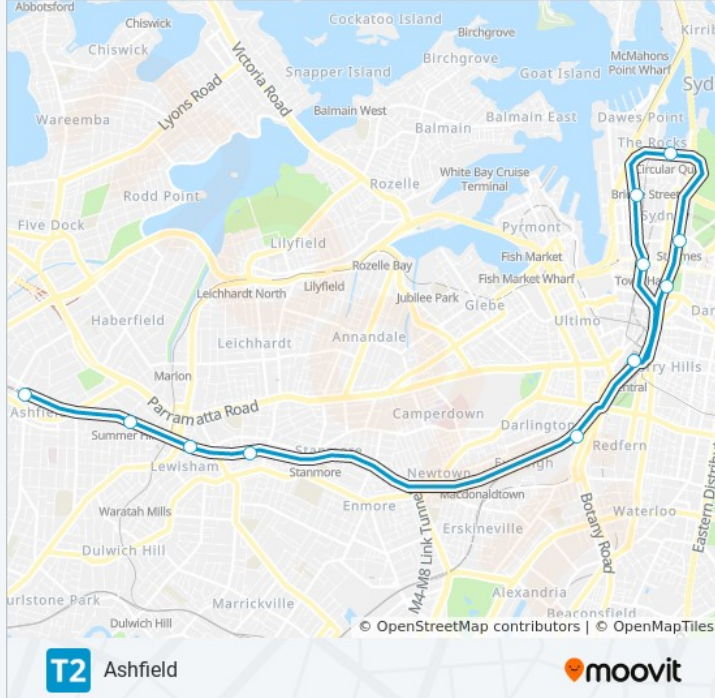

19 stops

[VIEW LINE SCHEDULE](#)

Central Station

Museum Station

St James Station

Circular Quay Station

Wynyard Station

Town Hall Station

T2 train Info

Direction: Leppington via Regents Park

Stops: 15

Trip Duration: 47 min

Line Summary:

Glenfield Station

Edmondson Park Station

Leppington Station

Direction: Lidcombe

15 stops

[VIEW LINE SCHEDULE](#)

Leppington Station

Edmondson Park Station

Glenfield Station

Casula Station

Liverpool Station