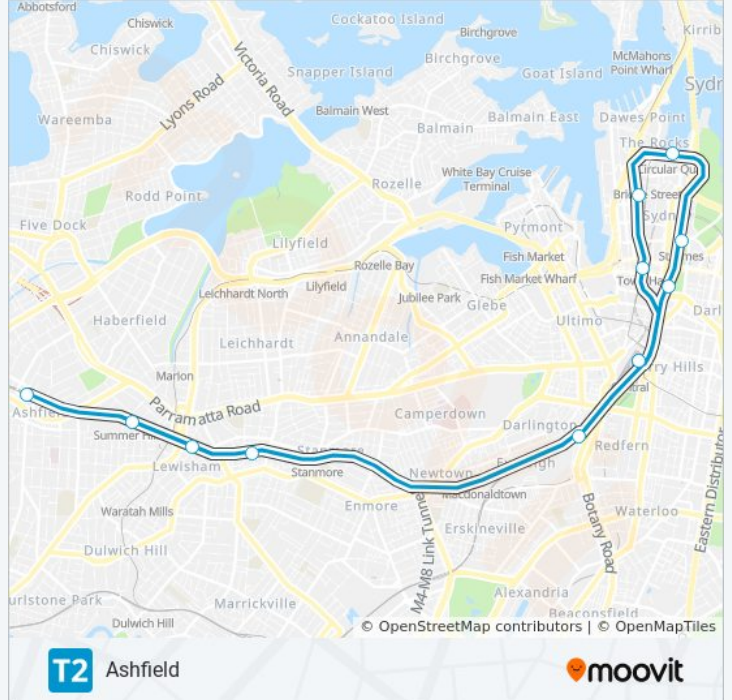

Use the Moovit App to find the closest T2 train station near you and find out when is the next T2 train arriving.

Direction: Ashfield

12 stops

[VIEW LINE SCHEDULE](#)

- Central Station
- Town Hall Station
- Wynyard Station
- Circular Quay Station
- St James Station
- Museum Station
- Central Station
- Redfern Station
- Petersham Station
- Lewisham Station
- Summer Hill Station
- Ashfield Station

T2 train Info

Direction: Ashfield

Stops: 12

Trip Duration: 30 min

Line Summary:

Direction: Campbelltown

2 stops

[VIEW LINE SCHEDULE](#)

T2 train Info

Direction: Campbelltown

Stops: 2

Trip Duration: 3 min

Line Summary:

Direction: City Circle via Museum

30 stops

[VIEW LINE SCHEDULE](#)