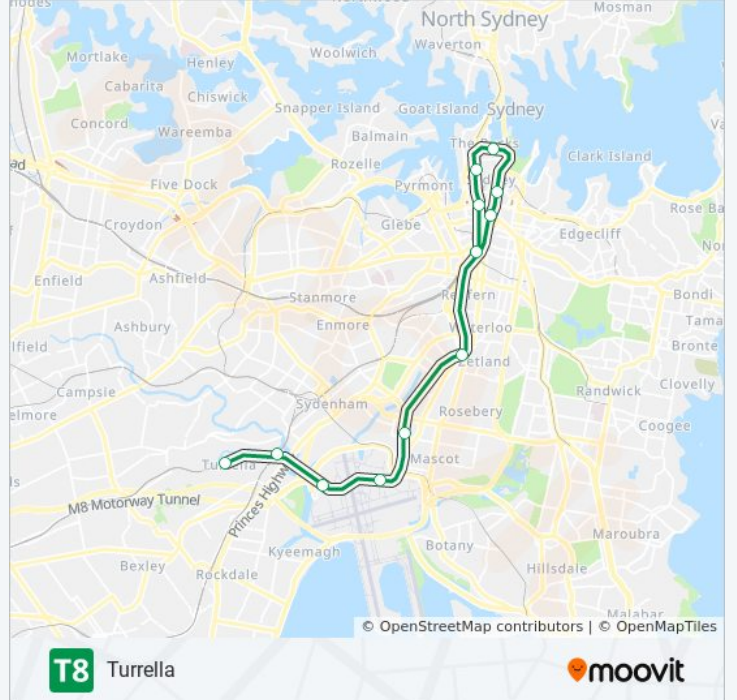

T8 train time schedules and route maps are available in an offline PDF at moovitapp.com. Use the [Moovit App](#) to see live bus times, train schedule or subway schedule, and step-by-step directions for all public transit in Sydney.

[About Moovit](#) • [MaaS Solutions](#) • [Supported Countries](#) • [Mooviter Community](#)

© 2024 Moovit - All Rights Reserved

Check Live Arrival Times