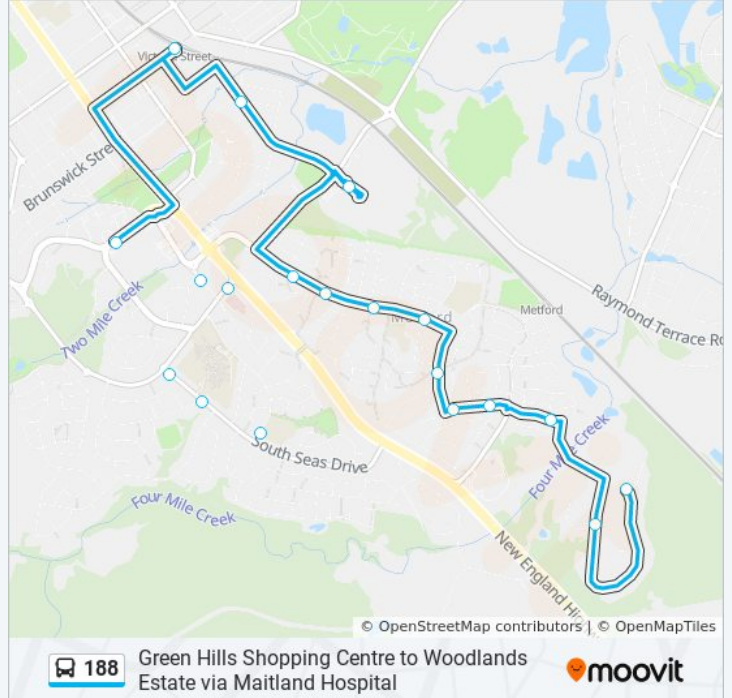

(1) Green Hills Shopping Centre: 05:59 - 21:59 (2) Woodlands Estate: 05:19 - 21:08

Use the Moovit App to find the closest 188 bus station near you and find out when is the next 188 bus arriving.

### Direction: Green Hills Shopping Centre

19 stops

[VIEW LINE SCHEDULE](#)

- Woodlands Dr at Honeyeater Pl
- Woodlands Dr at Thornbill Gr
- Streeton Dr after Whiteley Ave
- Lowe St at McLeod Ave
- Metford Community Hall, Lowe St
- Schanck Dr before Willow Dr
- Chelmsford Dr at Grevillea Dr
- Maitland Christian School, Chelmsford Dr
- Early Learning Centre, Chelmsford Dr
- Chelmsford Dr opp Tennyson St
- Maitland Hospital, Pottery Rd
- Fieldsend St opp Middleton Dr
- Victoria Street Station, Victoria St
- Maitland Private Hospital, Chisholm Rd
- Ashtonfield Public School, Norfolk St
- South Seas Dr opp Hunter Valley Grammar School
- South Seas Dr at Chisholm Rd
- Molly Morgan Dr at Verdant Dr
- Green Hills Shopping Centre, Mitchell Dr

### 188 bus Info

**Direction:** Green Hills Shopping Centre

**Stops:** 19

**Trip Duration:** 14 min

**Line Summary:**

**Direction: Woodlands Estate**

15 stops

[VIEW LINE SCHEDULE](#)

**188 bus Info**

**Direction:** Woodlands Estate

**Stops:** 15

**Trip Duration:** 14 min

**Line Summary:**

 [188 bus Line Map](#)