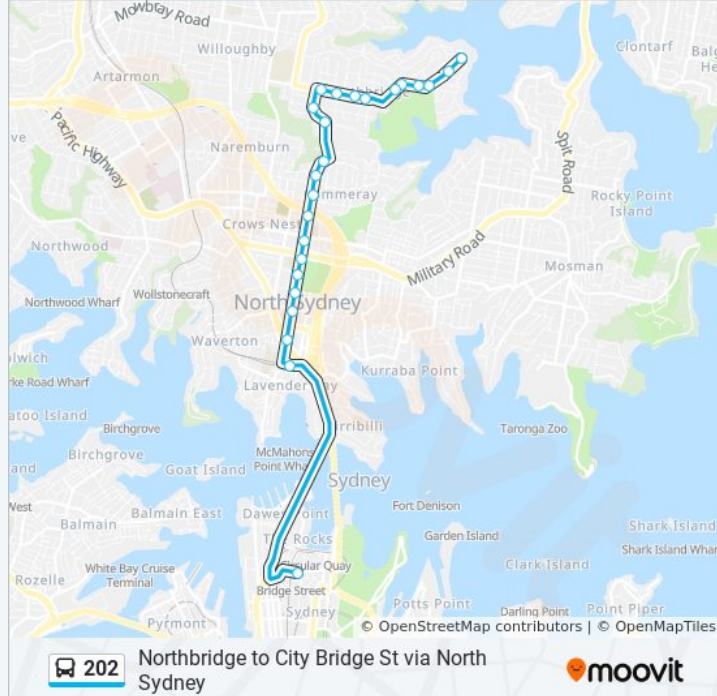

Use the Moovit App to find the closest 202 bus station near you and find out when is the next 202 bus arriving.

**Direction: City Gresham St**

24 stops

[VIEW LINE SCHEDULE](#)

- Clive Park, Sailors Bay Rd
- Sailors Bay Rd at Bourmac Ave
- Sailors Bay Rd at Aubrey Rd
- Sailors Bay Rd opp Weetawaa Rd
- Northbridge War Memorial, Sailors Bay Rd
- Northbridge Golf Club, Sailors Bay Rd
- Northbridge Public School, Sailors Bay Rd
- Sailors Bay Rd opp Tunks St
- Sailors Bay Rd at Gunyah St
- Strathallen Ave after Sailors Bay Rd
- Strathallen Ave at Baroona Rd
- Strathallen Ave at Marana Rd
- Strathallen Ave at Cliff Ave
- Miller St after The Boulevarde
- Cammeray Public School, Miller St
- Miller St opp Abbott St
- Miller St before Ernest St
- Miller St at Falcon St
- Miller St opp Carlow St
- North Sydney Oval, Miller St
- Miller St after McLaren St

**202 bus Info**

**Direction:** City Gresham St

**Stops:** 24

**Trip Duration:** 28 min

**Line Summary:**

Victoria Cross, Miller St

Pacific Hwy at Walker St

Bridge St at Gresham St

### 202 bus Info

**Direction:** Northbridge

**Stops:** 24

**Trip Duration:** 28 min

**Line Summary:**

Sailors Bay Rd opp Northbridge Golf Club

Sailors Bay Rd opp Northbridge War Memorial

Sailors Bay Rd after Weetawaa Rd

Sailors Bay Rd opp Aubrey Rd

Sailors Bay Rd opp Bourmac Ave

Sailors Bay Rd opp Clive Park

202 bus time schedules and route maps are available in an offline PDF at [moovitapp.com](https://moovitapp.com). Use the [Moovit App](#) to see live bus times, train schedule or subway schedule, and step-by-step directions for all public transit in Sydney.