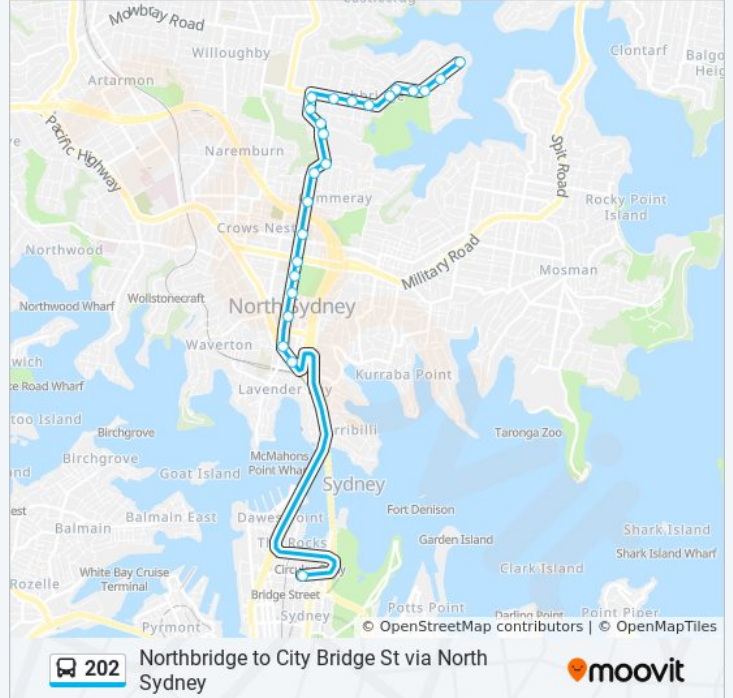

Use the Moovit App to find the closest 202 bus station near you and find out when is the next 202 bus arriving.

**Direction: City Gresham St**

24 stops

[VIEW LINE SCHEDULE](#)

- Clive Park, Sailors Bay Rd
- Sailors Bay Rd at Bourmac Ave
- Sailors Bay Rd at Aubrey Rd
- Sailors Bay Rd opp Weetawaa Rd
- Northbridge War Memorial, Sailors Bay Rd
- Northbridge Golf Club, Sailors Bay Rd
- Northbridge Public School, Sailors Bay Rd
- Sailors Bay Rd opp Tunks St
- Sailors Bay Rd at Gunyah St
- Strathallen Ave after Sailors Bay Rd
- Strathallen Ave at Baroona Rd
- Strathallen Ave at Marana Rd
- Strathallen Ave at Cliff Ave
- Miller St after The Boulevarde
- Cammeray Public School, Miller St
- Miller St opp Abbott St
- Miller St before Ernest St
- Miller St at Falcon St
- Miller St opp Carlow St
- North Sydney Oval, Miller St
- Miller St after McLaren St

**202 bus Info**

**Direction:** City Gresham St

**Stops:** 24

**Trip Duration:** 28 min

**Line Summary:**

Victoria Cross, Miller St

Pacific Hwy at Walker St

Bridge St at Gresham St

### Direction: North Sydney

22 stops

[VIEW LINE SCHEDULE](#)

Clive Park, Sailors Bay Rd

Sailors Bay Rd at Bourmac Ave

Sailors Bay Rd at Aubrey Rd

Sailors Bay Rd opp Weetawaa Rd

Northbridge War Memorial, Sailors Bay Rd

### 202 bus Info

**Direction:** North Sydney

**Stops:** 22

**Trip Duration:** 18 min

**Line Summary:**

Miller St opp Carlow St

North Sydney Oval, Miller St

Miller St after McLaren St