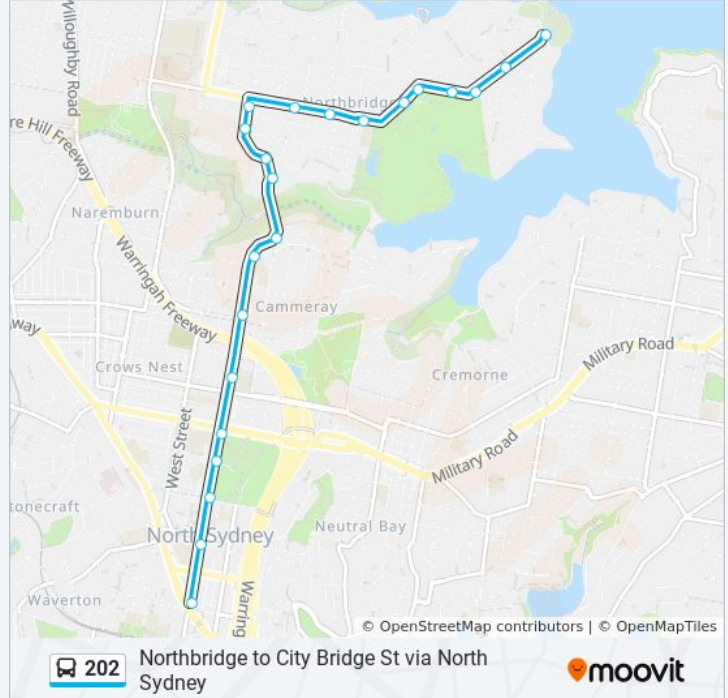

Use the Moovit App to find the closest 202 bus station near you and find out when is the next 202 bus arriving.

**Direction: City Gresham St**

24 stops

[VIEW LINE SCHEDULE](#)

- Clive Park, Sailors Bay Rd
- Sailors Bay Rd at Bourmac Ave
- Sailors Bay Rd at Aubrey Rd
- Sailors Bay Rd opp Weetawaa Rd
- Northbridge War Memorial, Sailors Bay Rd
- Northbridge Golf Club, Sailors Bay Rd
- Northbridge Public School, Sailors Bay Rd
- Sailors Bay Rd opp Tunks St
- Sailors Bay Rd at Gunyah St
- Strathallen Ave after Sailors Bay Rd
- Strathallen Ave at Baroona Rd
- Strathallen Ave at Marana Rd
- Strathallen Ave at Cliff Ave
- Miller St after The Boulevarde
- Cammeray Public School, Miller St
- Miller St opp Abbott St
- Miller St before Ernest St
- Miller St at Falcon St
- Miller St opp Carlow St
- North Sydney Oval, Miller St
- Miller St after McLaren St

**202 bus Info**

**Direction:** City Gresham St

**Stops:** 24

**Trip Duration:** 28 min

**Line Summary:**

Victoria Cross, Miller St

Pacific Hwy at Walker St

Bridge St at Gresham St

### 202 bus Info

**Direction:** North Sydney

**Stops:** 22

**Trip Duration:** 18 min

**Line Summary:**

Miller St opp Carlow St

North Sydney Oval, Miller St

Miller St after McLaren St

Victoria Cross, Miller St