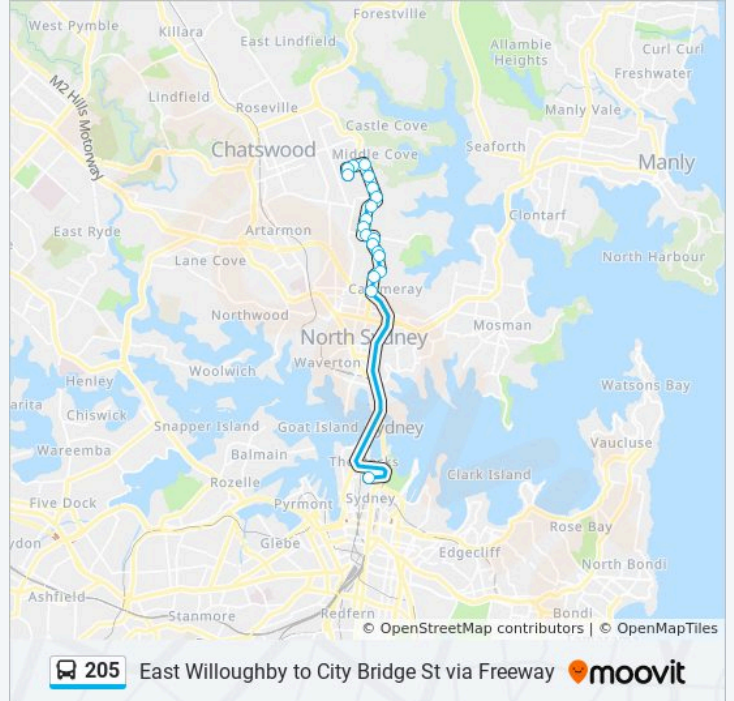

The 205 bus line (East Willoughby to City Bridge St via Freeway) has 2 routes. For regular weekdays, their operation hours are:

(1) City Gresham St: 07:47 - 09:54(2) East Willoughby: 16:30 - 20:10

Use the Moovit App to find the closest 205 bus station near you and find out when is the next 205 bus arriving.

Direction: City Gresham St

19 stops

[VIEW LINE SCHEDULE](#)

- Stan St opp Willoughby Bus Depot
- McClelland St opp First Ave
- McClelland St opp Willoughby Park Centre
- Eastern Valley Way opp McClelland St
- Eastern Valley Way opp Robert St
- Eastern Valley Way after Sunnyside Cres
- Eastern Valley Way at Edinburgh Rd
- Eastern Valley Way before Morotai Cres
- Eastern Valley Way at Tenilba Rd
- Northbridge Plaza, Eastern Valley Way
- Northbridge Plaza, Sailors Bay Rd
- Strathallen Ave after Sailors Bay Rd
- Strathallen Ave at Barooka Rd
- Strathallen Ave at Marana Rd
- Strathallen Ave at Cliff Ave
- Miller St after The Boulevarde
- Cammeray Public School, Miller St
- Miller St opp Abbott St
- Bridge St at Gresham St

205 bus Info

Direction: City Gresham St

Stops: 19

Trip Duration: 26 min

Line Summary:

Direction: East Willoughby

17 stops

[VIEW LINE SCHEDULE](#)

205 bus Info

Direction: East Willoughby

Stops: 17

Trip Duration: 24 min

Line Summary:

205 bus time schedules and route maps are available in an offline PDF at moovitapp.com. Use the Moovit App to see live bus times, train schedule or subway schedule, and step-by-step directions for all public transit in Sydney.