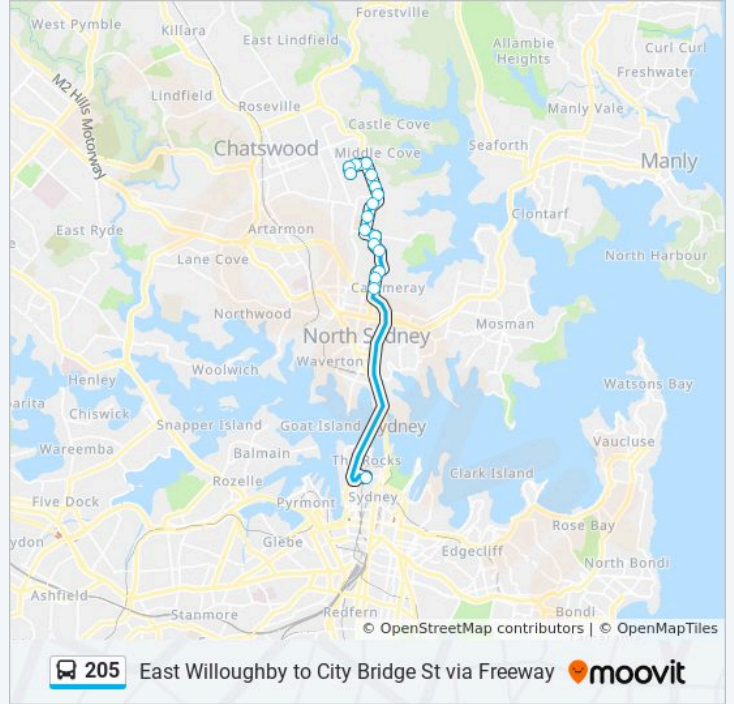

The 205 bus line (East Willoughby to City Bridge St via Freeway) has 2 routes. For regular weekdays, their operation hours are:

(1) City Gresham St: 07:47 - 09:54(2) East Willoughby: 16:30 - 20:10

Use the Moovit App to find the closest 205 bus station near you and find out when is the next 205 bus arriving.

205 bus Info

Direction: City Gresham St

Stops: 19

Trip Duration: 26 min

Line Summary:

Direction: East Willoughby

17 stops

[VIEW LINE SCHEDULE](#)

205 bus Time Schedule

East Willoughby Route Timetable:

Sunday	Not Operational
Monday	Not Operational
Tuesday	16:30 - 20:10
Wednesday	16:30 - 20:10
Thursday	16:30 - 20:10
Friday	16:30 - 20:10
Saturday	Not Operational

205 bus Info

Direction: East Willoughby

Stops: 17

Trip Duration: 24 min

Line Summary:

205 bus time schedules and route maps are available in an offline PDF at moovitapp.com. Use the Moovit App to see live bus times, train schedule or subway schedule, and step-by-step directions for all public transit in Sydney.