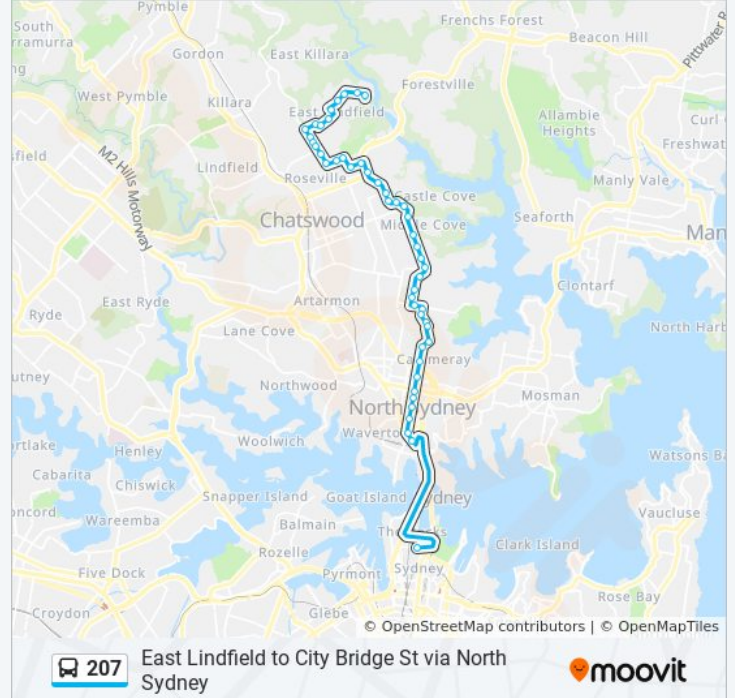

207 bus Info

Direction: City Bridge St

Stops: 49

Trip Duration: 41 min

Line Summary:

The Willis Recreation & Sports Centre, Eastern Valley Way

323 Eastern Valley Way

295 Eastern Valley Way

Miller St after The Boulevarde

Cammeray Public School, Miller St

Miller St opp Abbott St

Miller St before Ernest St

Miller St at Falcon St

Miller St opp Carlow St

North Sydney Oval, Miller St

Victoria Cross Station, Miller St, Stand A

Miller St after McLaren St

Victoria Cross Station, Miller St, Stand E

Pacific Hwy at Walker St

Bridge St at Gresham St

Direction: East Lindfield

47 stops

[VIEW LINE SCHEDULE](#)

Burns Philp Building, Bridge St

207 bus Time Schedule

East Lindfield Route Timetable:

Sunday	08:50 - 19:50
--------	---------------

Monday	05:35 - 19:40
--------	---------------

North Sydney Station, Blue St, Stand C

Victoria Cross Station, Miller St, Stand D