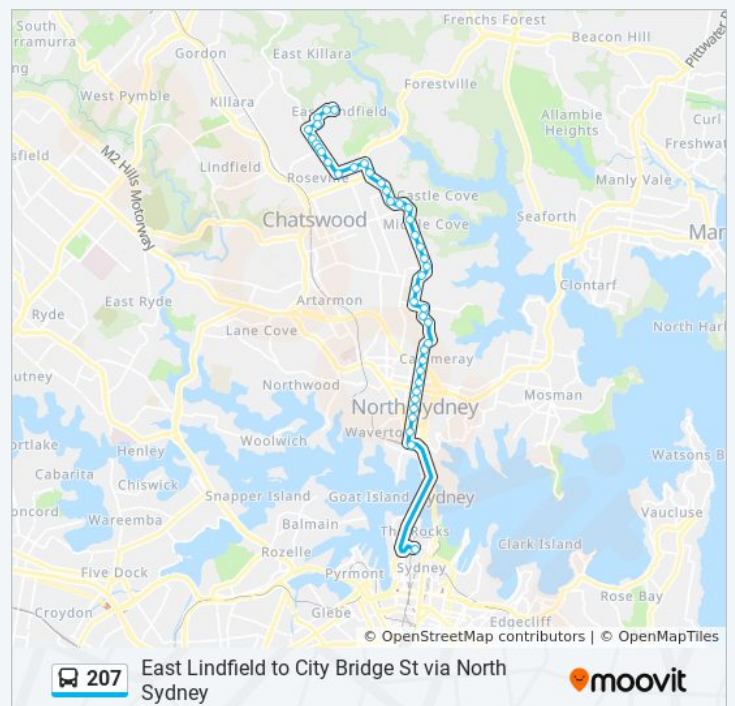

Miller St after McLaren St

Victoria Cross Station, Miller St, Stand E

Pacific Hwy at Walker St

Bridge St at Gresham St

Direction: East Lindfield

47 stops

[VIEW LINE SCHEDULE](#)

Burns Philp Building, Bridge St

Addison Ave at Moore St

Roseville Public School, Addison Ave

Archbold Rd at Roseville Ave

Tuesday	05:35 - 19:40
Wednesday	05:35 - 19:40
Thursday	05:35 - 19:40
Friday	05:35 - 19:40
Saturday	07:10 - 17:40

207 bus Info

Direction: East Lindfield

Stops: 47

Trip Duration: 40 min

Line Summary:

Archbold Rd before Clanville Rd

Archbold Rd after Clanville Rd

Archbold Rd before Chelmsford Rd

Archbold Rd after Chelmsford Rd

Owen St at Archbold Rd

Owen St before Sydney Rd

Tryon Rd at Loombah Ave

Lindfield East Public School, Tryon Rd

Wellington Rd opp Wellington Lane

Wellington Rd opp Sylvan Ave

Wellington Rd at Cooperbrook Ave