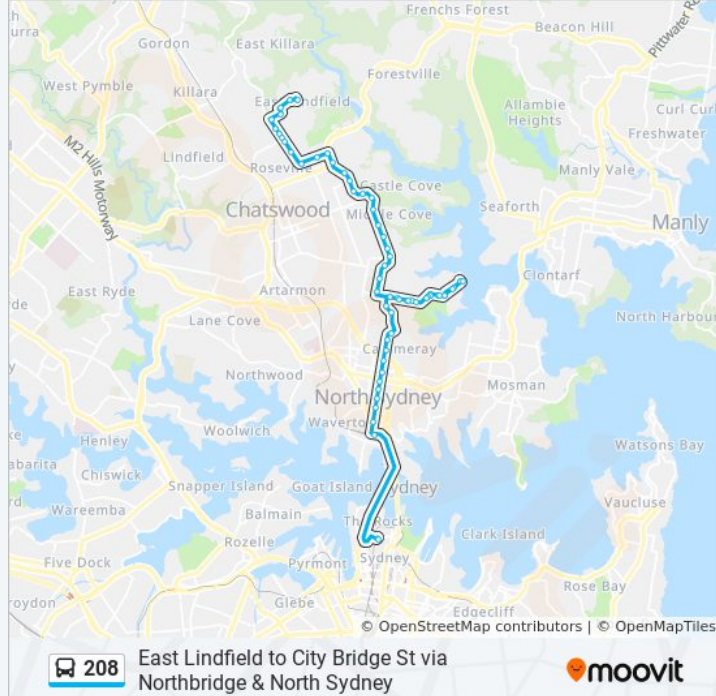

Eastern Valley Way at Robert St

Eastern Valley Way at McClelland St

Eastern Valley Way at Victoria Ave

288 Eastern Valley Way

Eastern Valley Way opp 323

Warrane Reserve, Eastern Valley Way

Chatswood Business Park, Eastern Valley Way

Eastern Valley Way opp Deepwater Rd

Clive St opp Malvern Ave

Addison Ave after Babbage Rd

Addison Ave at Moore St

Roseville Public School, Addison Ave

Archbold Rd at Roseville Ave

Archbold Rd before Clanville Rd