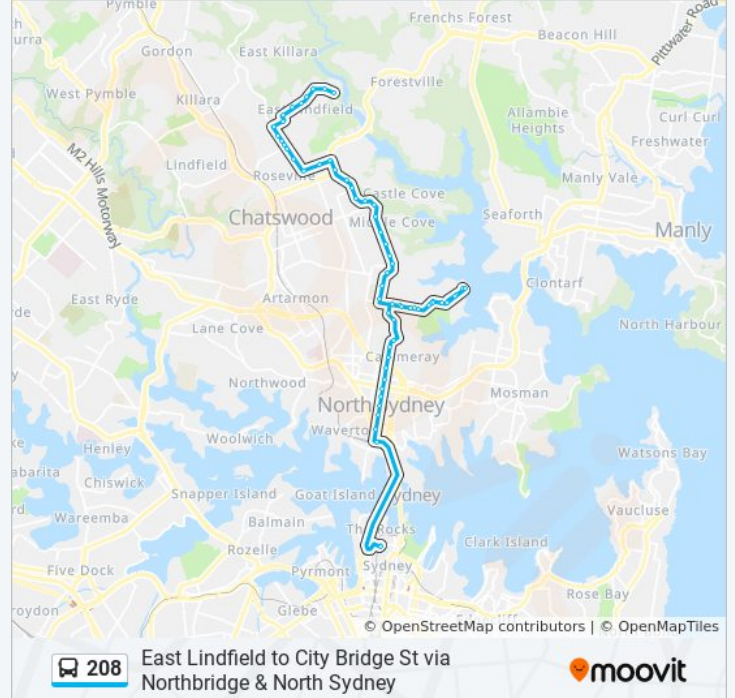

Sailors Bay Rd opp Namoi Rd

Sailors Bay Rd opp Northbridge Golf Club

Sailors Bay Rd opp Northbridge War Memorial

Sailors Bay Rd after Weetawaa Rd

Sailors Bay Rd opp Aubrey Rd

Sailors Bay Rd opp Bourmac Ave

Sailors Bay Rd opp Clive Park

Clive Park, Sailors Bay Rd

Sailors Bay Rd at Bourmac Ave

Sailors Bay Rd at Aubrey Rd

Sailors Bay Rd opp Weetawaa Rd

Northbridge War Memorial, Sailors Bay Rd

Northbridge Golf Club, Sailors Bay Rd

Northbridge Public School, Sailors Bay Rd

Sailors Bay Rd opp Tunks St

Sailors Bay Rd at Gunyah St

Eastern Valley Way opp Northbridge Plaza

Eastern Valley Way opp Tenilba Rd

Eastern Valley Way before Warners Ave

Eastern Valley Way at Edinburgh Rd

Eastern Valley Way before Sunnyside Cres

Eastern Valley Way at Robert St

Eastern Valley Way at McClelland St

Eastern Valley Way at Victoria Ave

288 Eastern Valley Way

Eastern Valley Way opp 323

Warrane Reserve, Eastern Valley Way

Chatswood Business Park, Eastern Valley Way

Eastern Valley Way opp Deepwater Rd

Clive St opp Malvern Ave

Addison Ave after Babbage Rd

Addison Ave at Moore St

Roseville Public School, Addison Ave