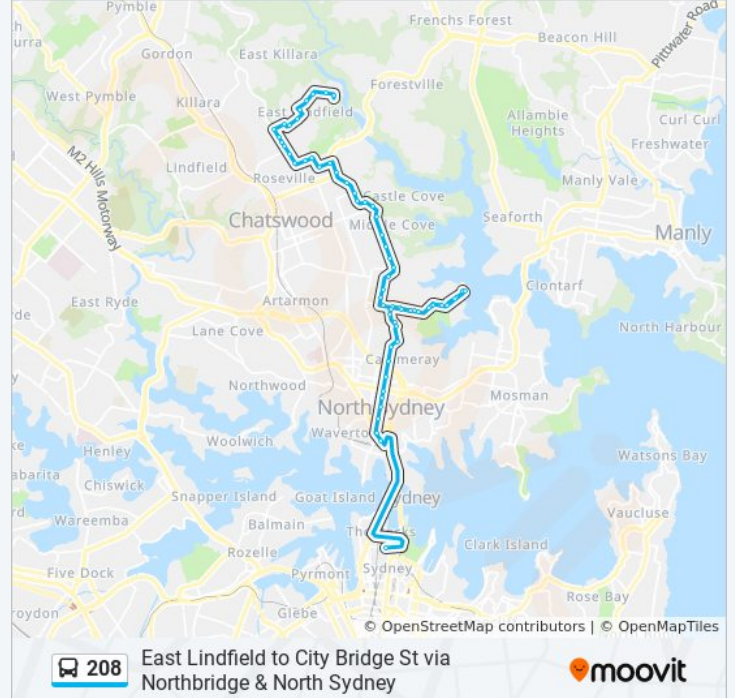

208 bus Info

Direction: City Gresham St

Stops: 67

Trip Duration: 42 min

Line Summary:

The Willis Recreation & Sports Centre, Eastern Valley Way

323 Eastern Valley Way

295 Eastern Valley Way

Eastern Valley Way opp Victoria Ave

Eastern Valley Way opp McClelland St

Eastern Valley Way opp Robert St

Eastern Valley Way after Sunnyside Cres

Eastern Valley Way at Edinburgh Rd

Eastern Valley Way before Morotai Cres

Clive Park, Sailors Bay Rd

Sailors Bay Rd at Bourmac Ave

Sailors Bay Rd at Aubrey Rd

Sailors Bay Rd opp Weetawaa Rd

Northbridge War Memorial, Sailors Bay Rd

Northbridge Golf Club, Sailors Bay Rd

Northbridge Public School, Sailors Bay Rd

Sailors Bay Rd opp Tunks St

Sailors Bay Rd at Gunyah St

Strathallen Ave after Sailors Bay Rd

Strathallen Ave at Baroona Rd

Strathallen Ave at Marana Rd

Strathallen Ave at Cliff Ave

Miller St after The Boulevarde