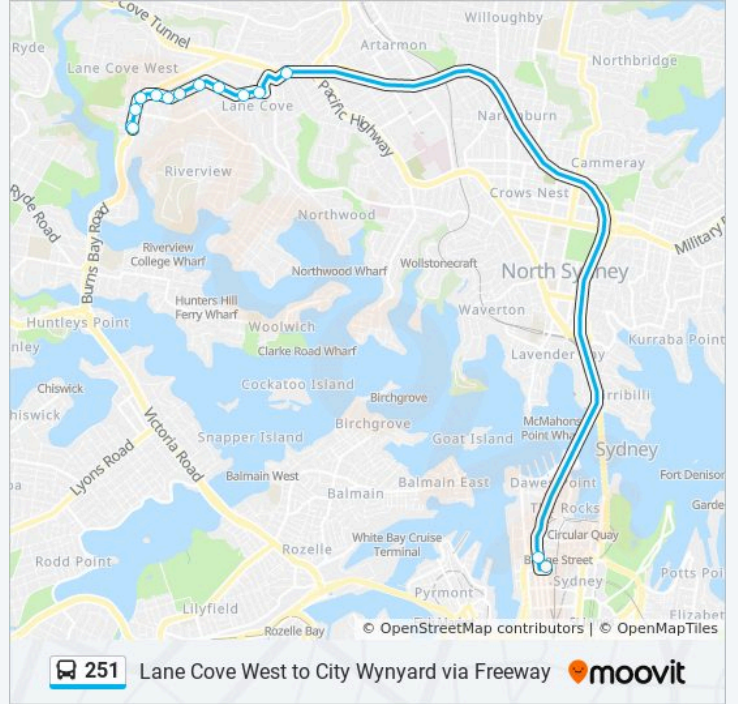

## Lane Cove West to City Wynyard via Freeway

Get The App

The 251 bus line (Lane Cove West to City Wynyard via Freeway) has 2 routes. For regular weekdays, their operation hours are:

(1) City Wynyard: 07:25 - 10:25(2) Lane Cove West: 17:10 - 20:10

### Direction: City Wynyard

13 stops

[VIEW LINE SCHEDULE](#)

Cope St opp Caroline Chisholm Aged Care Facility

Cope St at Penrose St

Burns Bay Rd after Penrose St

Burns Bay Rd at Cullen St

Burns Bay Rd after Centennial Ave

**251 bus Time Schedule**

Lane Cove West Route Timetable:

Sunday	Not Operational
Monday	Not Operational
Tuesday	17:10 - 20:10
Wednesday	17:10 - 20:10
Thursday	17:10 - 20:10
Friday	17:10 - 20:10
Saturday	Not Operational

**251 bus Info**

**Direction:** Lane Cove West

**Stops:** 14

**Trip Duration:** 30 min

**Line Summary:**

251 bus time schedules and route maps are available in an offline PDF at [moovitapp.com](https://moovitapp.com). Use the Moovit App to see live bus times, train schedule or subway schedule, and step-by-step directions for all public transit in Sydney.