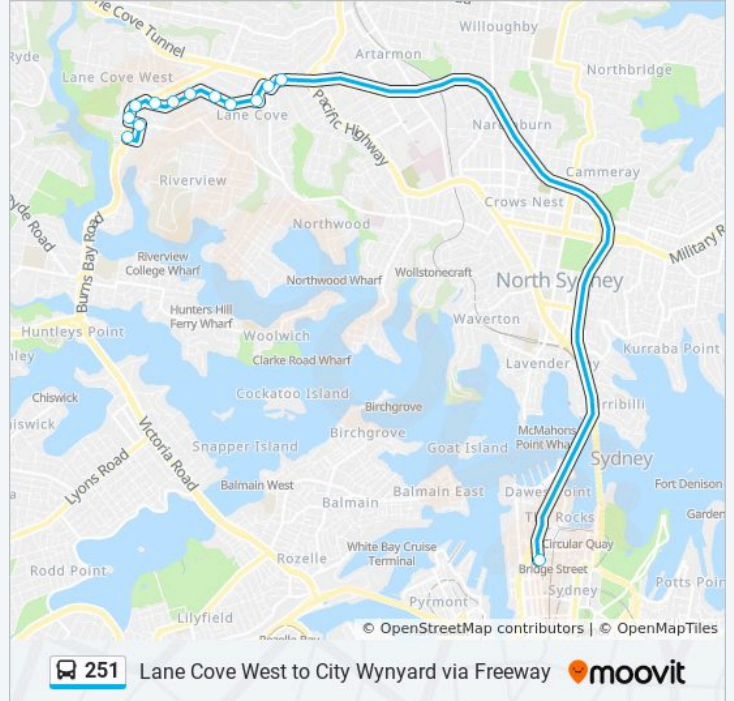

## Lane Cove West to City Wynyard via Freeway

Get The App

The 251 bus line (Lane Cove West to City Wynyard via Freeway) has 2 routes. For regular weekdays, their operation hours are:

(1) City Wynyard: 07:25 - 10:25(2) Lane Cove West: 17:10 - 20:10

### Direction: City Wynyard

13 stops

[VIEW LINE SCHEDULE](#)

Cope St opp Caroline Chisholm Aged Care Facility

Cope St at Penrose St

Burns Bay Rd after Penrose St

Burns Bay Rd at Cullen St

Burns Bay Rd after Centennial Ave

Burns Bay Rd at Fig Tree St

Burns Bay Rd at Gentle St

Burns Bay Rd at Graham St

Burns Bay Rd opp Bridge St

Lane Cove Post Office, Burns Bay Rd

Birdwood Ave before Longueville Rd

Lane Cove Interchange, Longueville Rd, Stand A

### 251 bus Info

**Direction:** City Wynyard

**Stops:** 13

**Trip Duration:** 27 min

**Line Summary:**

**Direction: Lane Cove West**

14 stops

[VIEW LINE SCHEDULE](#)