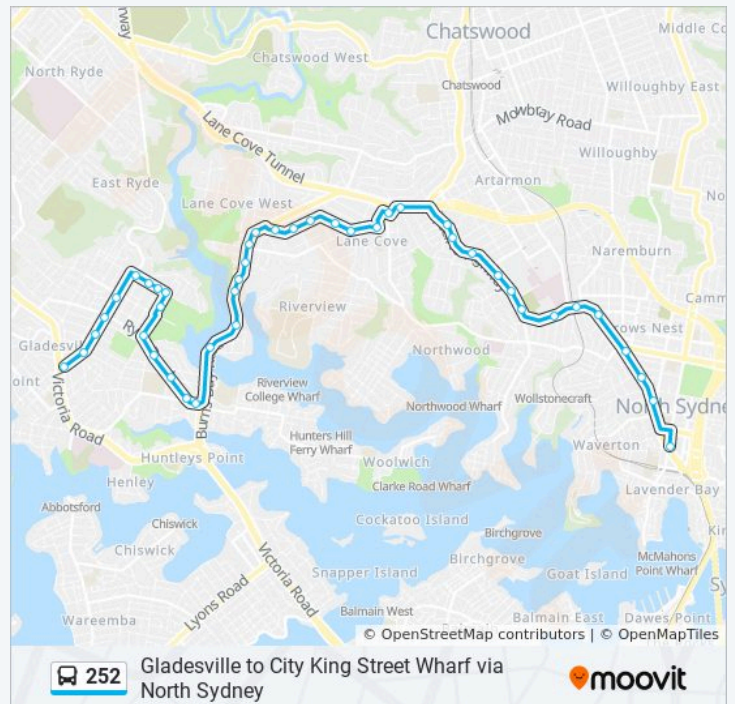

Pacific Hwy opp Bellevue Ave

Wednesday	05:45 - 23:32
Thursday	05:45 - 23:32
Friday	05:45 - 23:32
Saturday	06:15 - 23:45

### 252 bus Info

**Direction:** North Sydney

**Stops:** 42

**Trip Duration:** 38 min

**Line Summary:**

Pacific Hwy before Reserve Rd

St Leonards Station, Pacific Hwy, Stand A

Pacific Hwy after Albany St

Crows Nest Station, Pacific Hwy

Pacific Hwy after Falcon St

North Sydney Girls High School, Pacific Hwy

Pacific Hwy at West St

Victoria Cross Station, Miller St, Stand E

252 bus time schedules and route maps are available in an offline PDF at [moovitapp.com](https://www.moovitapp.com). Use the Moovit App to see live bus times, train schedule or subway schedule, and step-by-step directions for all public transit in Sydney.