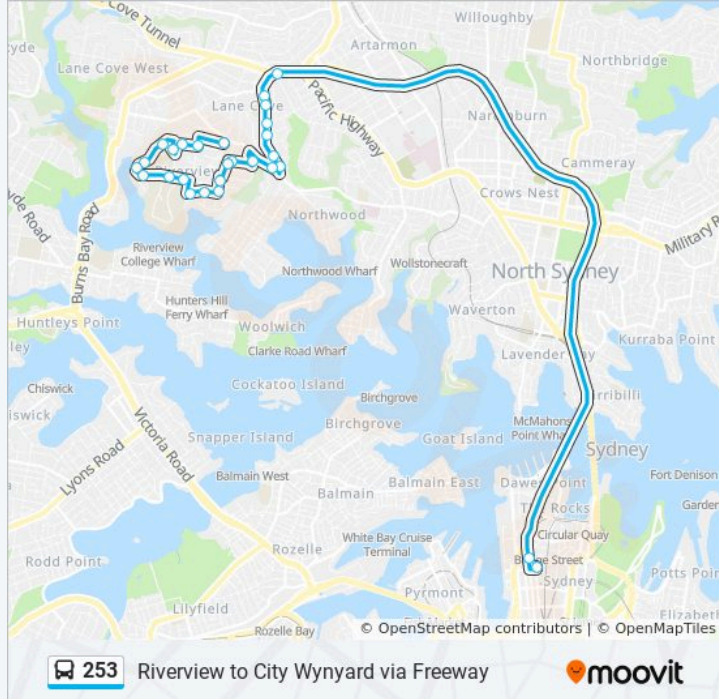

The 253 bus line (Riverview to City Wynyard via Freeway) has 2 routes. For regular weekdays, their operation hours are: (1) City Wynyard: 07:05 - 09:55(2) Riverview-Yorks Cnr: 17:07 - 20:07
Use the Moovit App to find the closest 253 bus station near you and find out when is the next 253 bus arriving.

Direction: City Wynyard

26 stops

[VIEW LINE SCHEDULE](#)

- Wangalla Rd after Yallambee Rd
- Romani Ave at Carranya Rd
- Romani Ave opp Miramont Ave
- Miramont Ave after Surada Ave
- Miramont Ave at Tambourine Bay Rd
- Riverview St opp Warilla Pl
- Riverview St before Loyola Dr
- Riverview St at Warruga Pl
- Riverview St after Coonah Pde
- Riverview St before Kooyong Rd
- 112 Riverview St
- Riverview St opp Aminya Pl
- Sofala Ave at College Rd South
- Pengilly St at Sofala Ave
- Hamilton St after Pengilly Ave
- River Shops, Hamilton St
- River Rd West at Tambourine Bay Rd
- River Rd West opp William Edward St
- Longueville Rd after River Rd West
- Currambena Public School, Longueville Rd
- Longueville Rd at Alpha Rd

253 bus Info

Direction: Riverview-Yorks Cnr

Stops: 27

Trip Duration: 33 min

Line Summary:

Riverview St at Warruga Pl

Riverview St after Coonah Pde

Riverview St before Kooyong Rd

112 Riverview St

Riverview St opp Aminya Pl

Sofala Ave at College Rd South

Pengilly St at Sofala Ave

Hamilton St after Pengilly Ave

River Shops, Hamilton St

253 bus time schedules and route maps are available in an offline PDF at moovitapp.com. Use the Moovit App to see live bus times, train schedule or subway schedule, and step-by-step directions for all public transit in Sydney.