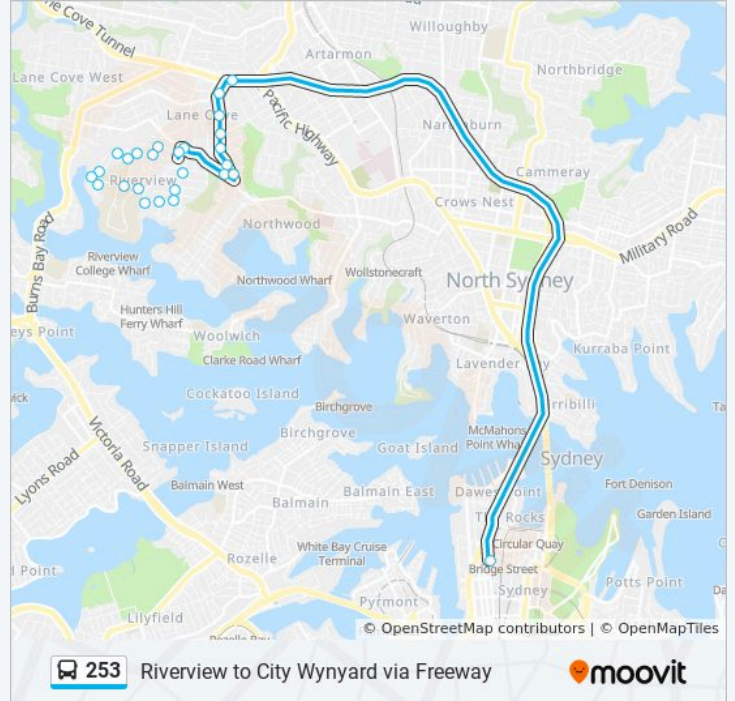

The 253 bus line (Riverview to City Wynyard via Freeway) has 2 routes. For regular weekdays, their operation hours are: (1) City Wynyard: 07:05 - 09:55(2) Riverview-Yorks Cnr: 17:07 - 20:07
Use the Moovit App to find the closest 253 bus station near you and find out when is the next 253 bus arriving.

Direction: City Wynyard

26 stops

[VIEW LINE SCHEDULE](#)

- Wangalla Rd after Yallambee Rd
- Romani Ave at Carranya Rd
- Romani Ave opp Miramont Ave
- Miramont Ave after Surada Ave
- Miramont Ave at Tambourine Bay Rd
- Riverview St opp Warilla Pl
- Riverview St before Loyola Dr
- Riverview St at Warruga Pl
- Riverview St after Coonah Pde
- Riverview St before Kooyong Rd
- 112 Riverview St
- Riverview St opp Aminya Pl
- Sofala Ave at College Rd South
- Pengilly St at Sofala Ave
- Hamilton St after Pengilly Ave
- River Shops, Hamilton St
- River Rd West at Tambourine Bay Rd
- River Rd West opp William Edward St
- Longueville Rd after River Rd West
- Currambena Public School, Longueville Rd
- Longueville Rd at Alpha Rd

253 bus Info

Direction: City Wynyard

Stops: 26

Trip Duration: 38 min

Line Summary:

Longueville Rd opp St Michael's Parish

Lane Cove Public School, Longueville Rd

Longueville Rd before Birdwood Ave

Lane Cove Interchange, Longueville Rd, Stand A

Wynyard Station, York St, Stand P

Direction: Riverview-Yorks Cnr

27 stops

[VIEW LINE SCHEDULE](#)

Wynyard Station, York St, Stand J

Wynyard Station, Clarence St, Stand R