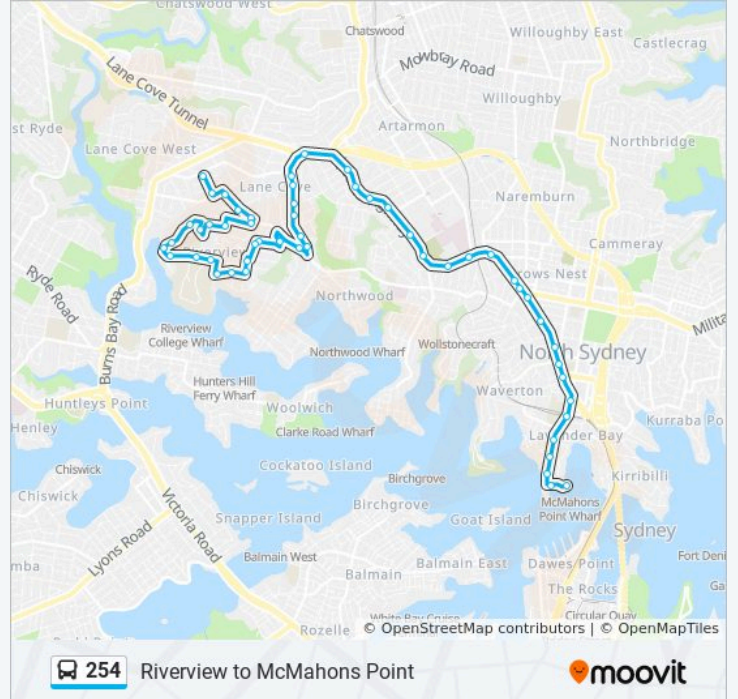

River Rd West at William Edward St

Warraroon Rd opp Yallambee Rd

Yallambee Rd opp Wangalla Rd

Wangalla Rd after Yallambee Rd

Romani Ave at Carranya Rd

Romani Ave opp Miramont Ave

Miramont Ave after Surada Ave

Miramont Ave at Tambourine Bay Rd

Riverview St opp Warilla Pl

Riverview St before Loyola Dr

Riverview St at Warruga Pl

Riverview St after Coonah Pde

Riverview St before Kooyong Rd

112 Riverview St

Riverview St opp Aminya Pl

Sofala Ave at College Rd South

Pengilly St at Sofala Ave

Hamilton St after Pengilly Ave

River Shops, Hamilton St

River Rd West at Tambourine Bay Rd

River Rd West at Fox St

River Rd West before Bridge St

Ross Smith Pde at Bridge St

Ross Smith Pde after Matthews Ave

Direction: McMahons Point

49 stops

[VIEW LINE SCHEDULE](#)

Burns Bay Rd at Fig Tree St
Ross Smith Pde at Matthews Ave
Bridge St after Ross Smith Pde
River Rd West at Fox St
Wangalla Rd after Yallambee Rd
Romani Ave at Carranya Rd
Romani Ave opp Miramont Ave
Miramont Ave after Surada Ave
Miramont Ave at Tambourine Bay Rd
Riverview St opp Warilla Pl
Riverview St before Loyola Dr
Riverview St at Warruga Pl
Riverview St after Coonah Pde
Riverview St before Kooyong Rd
112 Riverview St
Riverview St opp Aminya Pl
Sofala Ave at College Rd South
Pengilly St at Sofala Ave
Hamilton St after Pengilly Ave
River Shops, Hamilton St
River Rd West at Tambourine Bay Rd
River Rd West opp William Edward St
Longueville Rd after River Rd West
Currambena Public School, Longueville Rd
Longueville Rd at Alpha Rd
Longueville Rd opp St Michael's Parish
Lane Cove Public School, Longueville Rd
Longueville Rd before Birdwood Ave
Lane Cove Interchange, Longueville Rd, Stand B