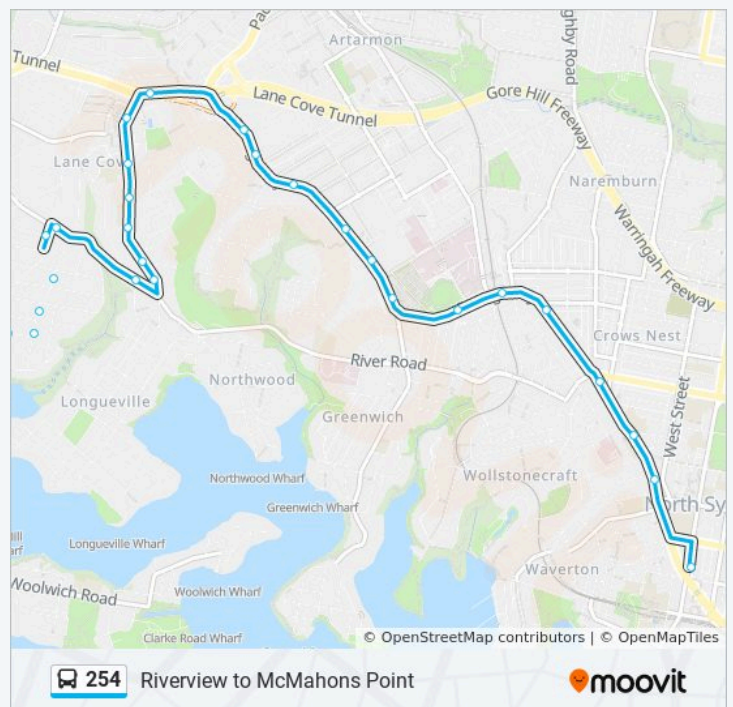

Pacific Hwy after Albany St

Crows Nest Station, Pacific Hwy

Pacific Hwy after Falcon St

North Sydney Girls High School, Pacific Hwy

Pacific Hwy at West St

Victoria Cross Station, Miller St, Stand F

Direction: North Sydney