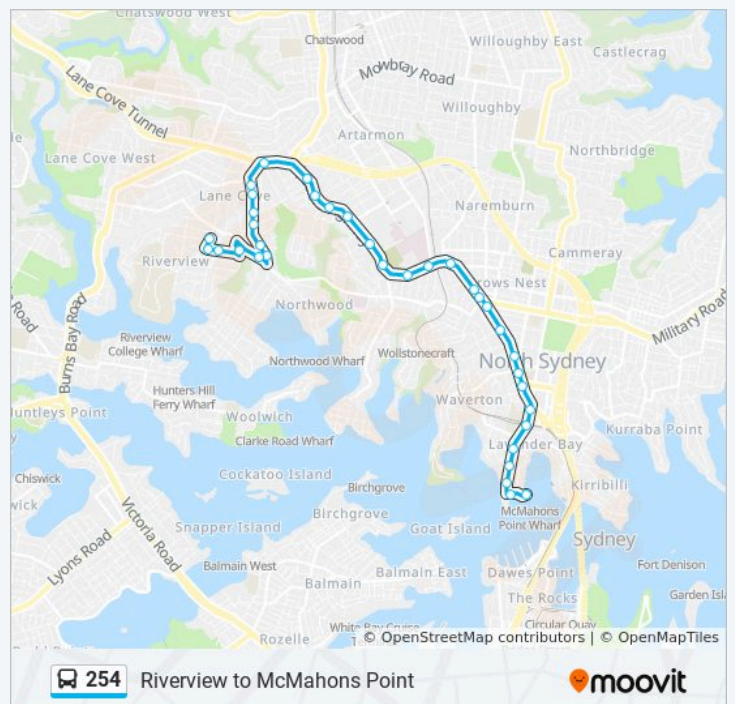

Riverview Route Timetable:

Sunday	09:02 - 23:02
Monday	00:02
Tuesday	07:57 - 23:25
Wednesday	07:57 - 23:25
Thursday	07:57 - 23:25
Friday	07:57 - 23:25
Saturday	07:08 - 23:02

254 bus Info

Direction: Riverview

Stops: 33

Trip Duration: 24 min

Line Summary:

Lane Cove Interchange, Longueville Rd, Stand C

Longueville Rd opp Lane Cove Library

St Michael's Parish, Longueville Rd

Longueville Rd opp St Michael's Primary School