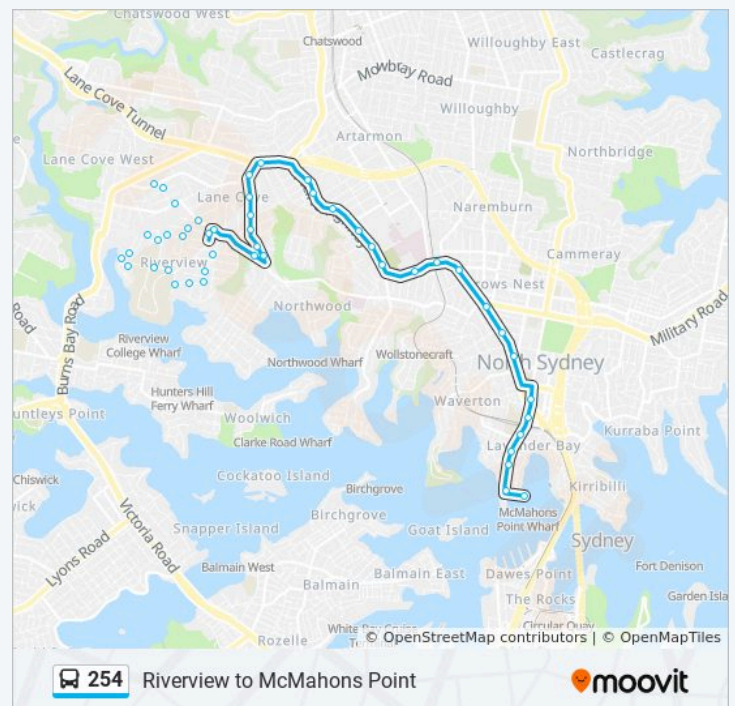

Ross Smith Pde after Matthews Ave

Direction: McMahons Point

49 stops

[VIEW LINE SCHEDULE](#)

Burns Bay Rd at Fig Tree St
Ross Smith Pde at Matthews Ave
Bridge St after Ross Smith Pde
River Rd West at Fox St
Wangalla Rd after Yallambee Rd
Romani Ave at Carranya Rd
Romani Ave opp Miramont Ave
Miramont Ave after Surada Ave
Miramont Ave at Tambourine Bay Rd
Riverview St opp Warilla Pl
Riverview St before Loyola Dr
Riverview St at Warruga Pl
Riverview St after Coonah Pde
Riverview St before Kooyong Rd
112 Riverview St
Riverview St opp Aminya Pl
Sofala Ave at College Rd South
Pengilly St at Sofala Ave
Hamilton St after Pengilly Ave
River Shops, Hamilton St
River Rd West at Tambourine Bay Rd
River Rd West opp William Edward St
Longueville Rd after River Rd West
Currambena Public School, Longueville Rd
Longueville Rd at Alpha Rd
Longueville Rd opp St Michael's Parish
Lane Cove Public School, Longueville Rd
Longueville Rd before Birdwood Ave
Lane Cove Interchange, Longueville Rd, Stand B

254 bus Time Schedule

McMahons Point Route Timetable:

Sunday	08:51 - 23:03
Monday	08:51 - 23:03
Tuesday	07:27 - 23:55
Wednesday	07:27 - 23:55
Thursday	07:27 - 23:55
Friday	07:27 - 23:55
Saturday	08:39 - 00:01

254 bus Info

Direction: McMahons Point

Stops: 49

Trip Duration: 29 min

Line Summary:

Pacific Hwy opp Allison Ave

Pacific Hwy opp Cobden Ave

Pacific Hwy at Dickson Ave

Gore Hill Technology Park, Pacific Hwy

TAFE St Leonards, Pacific Hwy

Pacific Hwy opp Bellevue Ave

Pacific Hwy before Reserve Rd

St Leonards Station, Pacific Hwy, Stand A

Pacific Hwy after Albany St

Crows Nest Station, Pacific Hwy