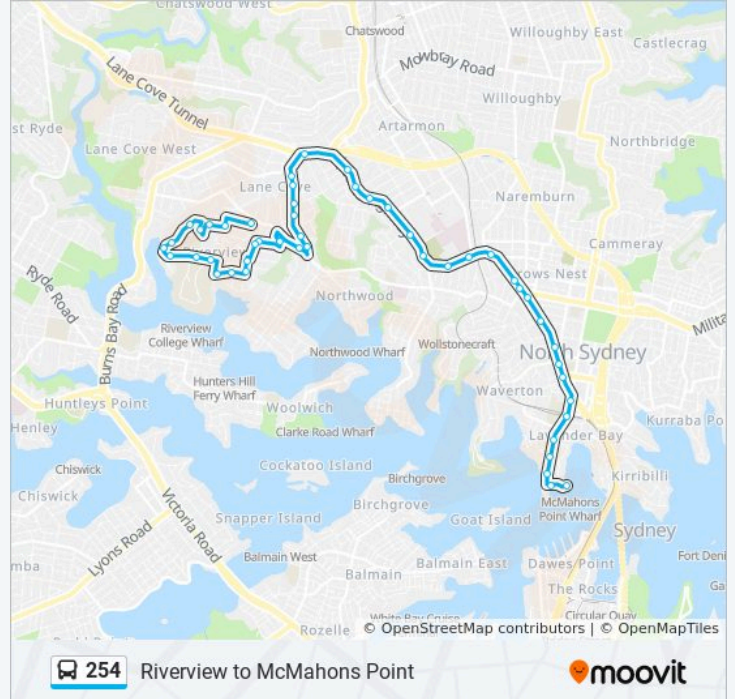

Miramont Ave at Tambourine Bay Rd

Riverview St opp Warilla Pl

Riverview St before Loyola Dr

Riverview St at Warruga Pl

Riverview St after Coonah Pde

Riverview St before Kooyong Rd

112 Riverview St

Riverview St opp Aminya Pl

Sofala Ave at College Rd South

Pengilly St at Sofala Ave

Hamilton St after Pengilly Ave

River Shops, Hamilton St

254 bus time schedules and route maps are available in an offline PDF at moovitapp.com. Use the Moovit App to see live bus times, train schedule or subway schedule, and step-by-step directions for all public transit in Sydney.