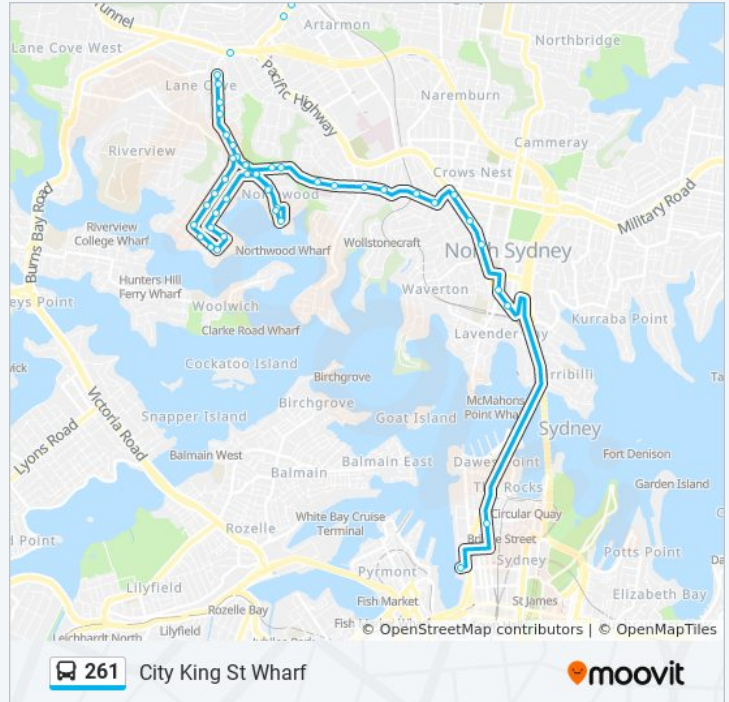

Northwood Rd opp Kenneth St

Northwood Rd at McMahons Rd

Lane Cove Country Club, River Rd

Bushland Park, River Rd

Greenwich Public School, River Rd

River Rd at St Vincents Rd

River Rd at Portview Rd

River Rd opp Eastview St

River Rd before Christie St

River Rd at Shirley Rd

Thursday Not Operational

Friday Not Operational

Saturday 07:39 - 17:28

261 bus Info

Direction: City King St Wharf

Stops: 43

Trip Duration: 39 min

Line Summary:

Pacific Hwy after Falcon St

North Sydney Girls High School, Pacific Hwy

Pacific Hwy at West St

Victoria Cross, Miller St

Pacific Hwy at Walker St

Lang Park, York St

King Street Wharf, King St

Direction: Lane Cove

44 stops

[VIEW LINE SCHEDULE](#)

King Street Wharf, Erskine St

Clarence St opp Barrack St

Wynyard Station, Clarence St, Stand R

North Sydney Station, Blue St, Stand A