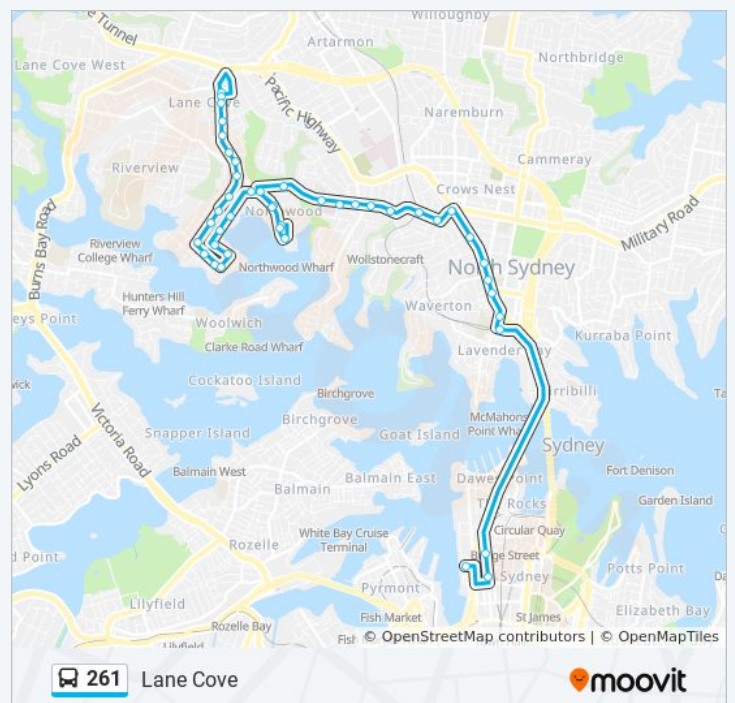

River Rd before Eastview St

River Rd opp Portview Rd

River Rd before Stella Vista Pl

River Rd at St Vincents Rd

Greenwich Hospital, River Rd

River Rd opp Lane Cove Country Club

Northwood Rd at Fleming St

Northwood Rd at Upper Cliff Rd

Northwood Rd at Cliff Rd

Point Rd at Northwood Rd

261 bus Time Schedule

Lane Cove Route Timetable:

Sunday	08:26 - 20:26
Monday	07:00 - 21:51
Tuesday	07:00 - 21:51
Wednesday	07:00 - 21:51
Thursday	07:00 - 21:51
Friday	07:00 - 21:51
Saturday	08:24 - 18:16

261 bus Info

Direction: Lane Cove

Stops: 44

Trip Duration: 27 min

Line Summary:

Northwood Rd opp Cliff Rd

Northwood Rd opp Upper Cliff Rd

Arabella St before Woodford St