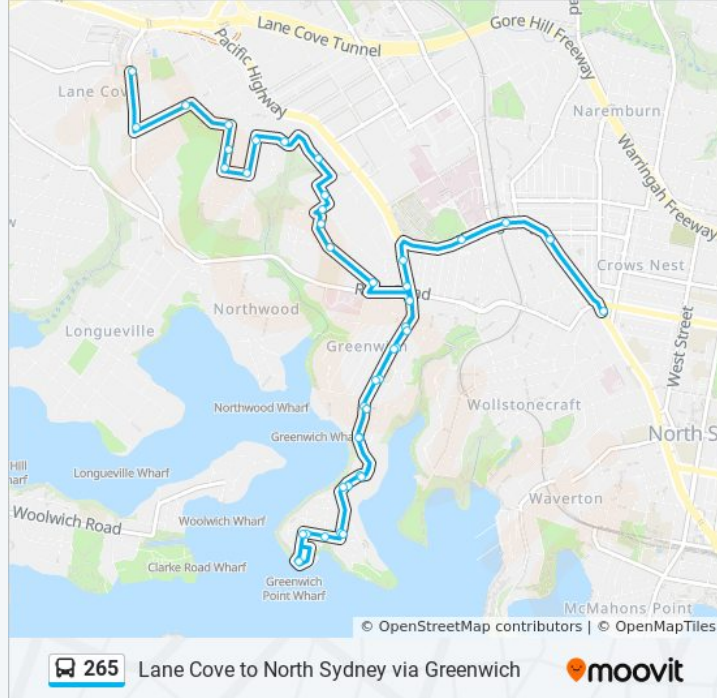

265 bus Info

Direction: Crows Nest

Stops: 42

Trip Duration: 12 min

Line Summary:

Greenwich Rd opp Landenburg Pl

Greenwich Rd opp Shell Park

Manns Ave at George St

George St at St Lawrence St

George St at Mitchell St

Greenwich Point Wharf, Lower Serpentine Rd

Mitchell St at George St

Manns Ave after George St

Shell Park, Greenwich Rd

Greenwich Rd at Landenburg Pl

Greenwich Rd at Jago St

Greenwich Rd at Evelyn St

Greenwich Rd opp Greenwich Public School

Greenwich Rd before Oscar St

Greenwich Rd opp Greenwich Library

Greenwich Rd at River Rd

Greenwich Rd at Bellevue Ave

Pacific Hwy before Reserve Rd

St Leonards Station, Pacific Hwy, Stand A

Pacific Hwy after Albany St

Pacific Hwy after Falcon St

Lane Cove to North Sydney via Greenwich

Direction: Crows Nest

19 stops

[VIEW LINE SCHEDULE](#)

North Sydney Station, Blue St, Stand F