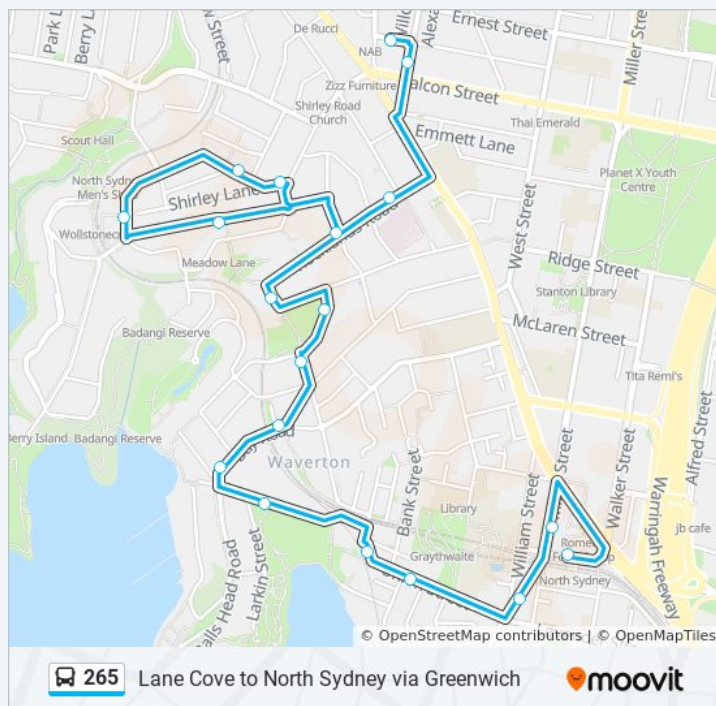

Rocklands Rd at Morton St

Shirley Rd at Belmont Lane

Wollstonecraft Station, Milner Cres

Milner Cr opp Selwyn St

Milner Cr at Shirley Rd

Rocklands Rd opp Mater Private Hospital

Alexander St after Falcon St

Crows Nest, Burlington St, Stand C

Direction: Crows Nest

Stops: 19

Trip Duration: 16 min

Line Summary:

Direction: Greenwich Point Wharf

17 stops

[VIEW LINE SCHEDULE](#)

Crows Nest, Burlington St, Stand C

Pacific Hwy before Christie St

St Leonards Station, Pacific Hwy, Stand B

Pacific Hwy opp Gore Hill Oval

Greenwich Rd opp Bellevue Ave

Greenwich Rd at Anglo Rd

Greenwich Library, Greenwich Rd

Greenwich Rd opp Oscar St

Direction: Greenwich Point Wharf

Stops: 17

Trip Duration: 13 min

Line Summary:

[265 bus Line Map](#)

George St at Mitchell St

Greenwich Point Wharf, Lower Serpentine Rd

Direction: Lane Cove