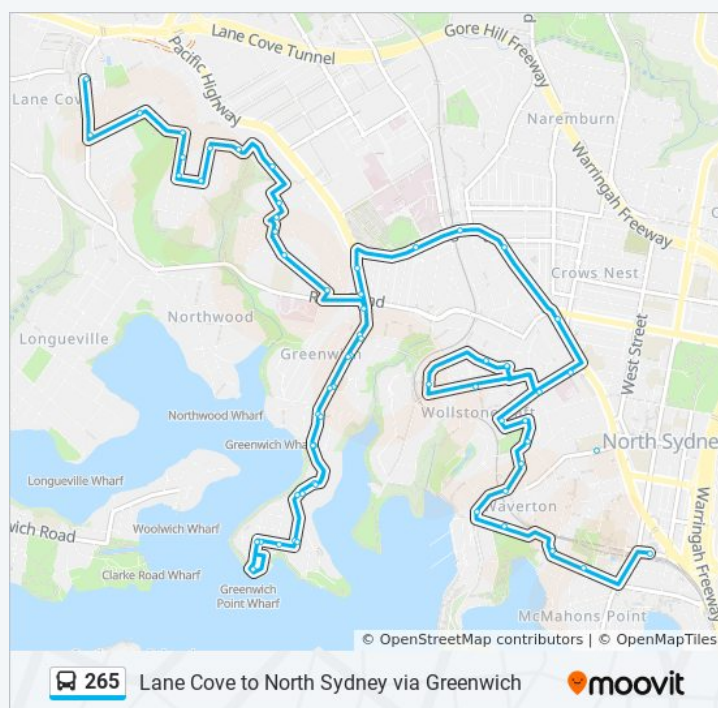

Longueville Rd opp Lane Cove Library

Direction: North Sydney Station

59 stops

[VIEW LINE SCHEDULE](#)

Longueville Rd opp Lane Cove Library

St Michael's Parish, Longueville Rd

Dorritt St at Phoenix St

First Ave opp Fourth Ave

Fourth Ave before Second Ave

Fourth Ave at Second Ave

Second Ave at Osborne Rd

Osborne Rd opp Ronald Ave

Ronald Ave opp Panorama Rd

35 Ronald Ave

Ronald Ave before Innes Rd

Innes Rd opp Crowther Ave

Balfour St after Innes Rd

Kingslangley Rd at Lansdowne St

Kingslangley Rd opp Greenwich Public School

Kingslangley Rd at St Vincents Rd

Greenwich Library, Greenwich Rd

Greenwich Rd opp Oscar St

Greenwich Public School, Greenwich Rd

Greenwich Rd opp Evelyn St

Greenwich Rd at Chisholm St

Greenwich Rd opp Landenburg Pl

Greenwich Rd opp Shell Park

Manns Ave at George St

George St at St Lawrence St

George St at Mitchell St

Greenwich Point Wharf, Lower Serpentine Rd

Mitchell St at George St

265 bus Time Schedule

North Sydney Station Route Timetable:

Sunday	Not Operational
Monday	05:52 - 17:37
Tuesday	05:52 - 17:37
Wednesday	05:52 - 17:37
Thursday	05:52 - 17:37
Friday	05:52 - 17:37
Saturday	08:30 - 17:00

265 bus Info

Direction: North Sydney Station

Stops: 59

Trip Duration: 46 min

Line Summary: