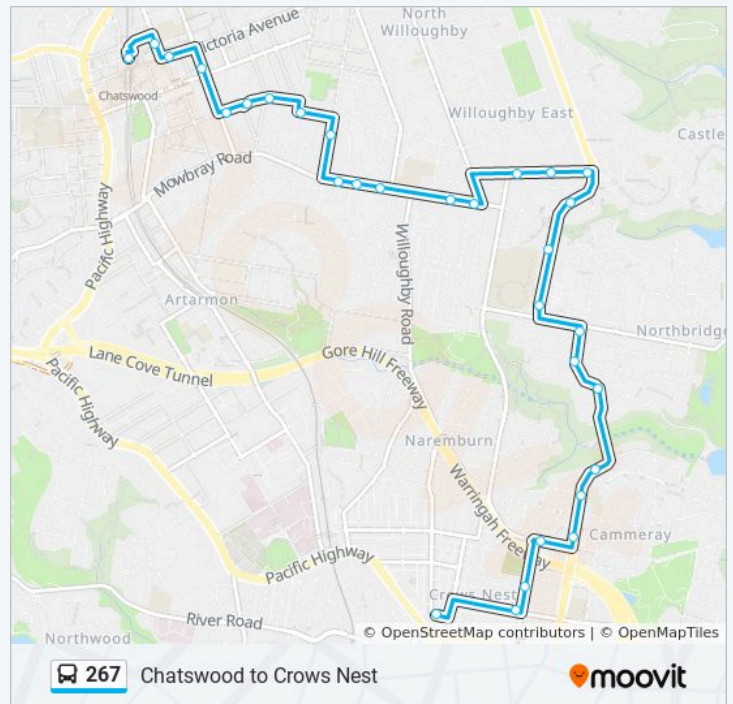

**267 bus Info**

**Direction:** Alexander & Falcon Sts

**Stops:** 18

**Trip Duration:** 13 min

**Line Summary:**

 [267 bus Line Map](#)

**Direction: Chatswood**

47 stops

### 267 bus Info

**Direction:** Chatswood

**Stops:** 47

**Trip Duration:** 43 min

**Line Summary:**

Edinburgh Rd at Windsor Rd  
Edinburgh Rd opp First Ave  
Mowbray Rd at Marlborough Rd  
Mowbray Rd at Chiltern Rd  
Mowbray Rd opp Ward St  
Mowbray Rd opp Wallace St  
Mowbray Rd opp Mabel St  
Sydney St at Matheson Ave  
Fry St at Stanley St  
Johnson St at Hercules St  
Johnson St at Neridah St  
The Salvation Army, Johnson St  
Archer St after Albert Ave  
Westfield Chatswood, Victoria Ave  
Anderson St at Endeavour St  
Chatswood Station, Stand D

**Direction: Greenwich Point Wharf**

52 stops

[VIEW LINE SCHEDULE](#)

Chatswood Station, Stand B  
The Concourse, Victoria Ave  
Chatswood Chase Sydney, Victoria Ave  
Archer St before Johnson St  
Johnson St at Anthony St  
Johnson St at Hercules St  
Fry St at Stanley St  
Fry St at Sydney St  
Sydney St opp Stephen St  
Mowbray Rd after Sydney St  
Mowbray Rd at Wallace St  
Mowbray Rd at Penshurst St  
Willoughby Girls High School, Mowbray Rd

**267 bus Info**

**Direction:** Greenwich Point Wharf

**Stops:** 52

**Trip Duration:** 43 min

**Line Summary:**

 [267 bus Line Map](#)

Mowbray Rd opp Chiltern Rd

Mowbray Rd at High St