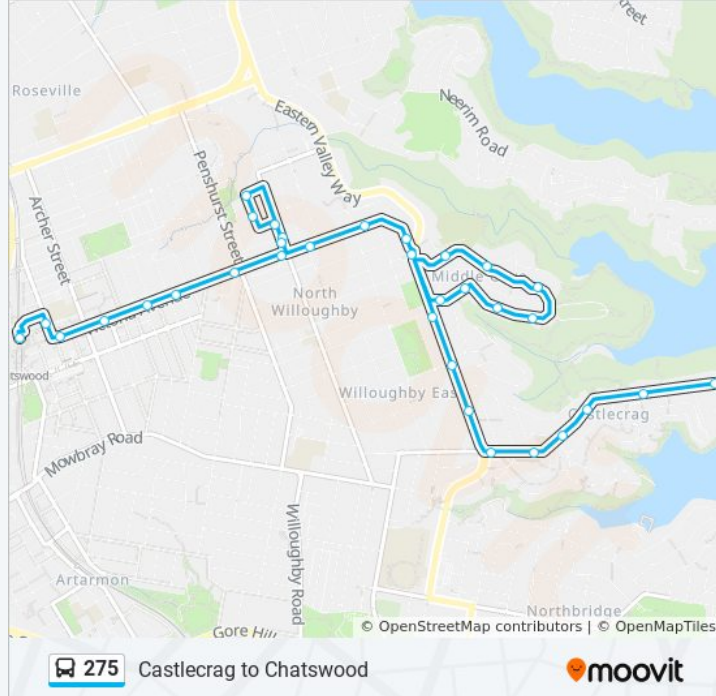

Use the Moovit App to find the closest 275 bus station near you and find out when is the next 275 bus arriving.

Direction: Castlecrag

31 stops

[VIEW LINE SCHEDULE](#)

- Chatswood Station, Stand A
- The Concourse, Victoria Ave
- Chatswood Chase Sydney, Victoria Ave
- Victoria Ave at Baldry St
- Victoria Ave at Macquarie St
- Victoria Ave at Royal St
- High St at Harwood Ave
- High St at Haig St
- Douglas Ave after Haig St
- Douglas Ave opp Orara St
- High St opp Harwood Ave
- Victoria Ave at Gibbes St
- Victoria Ave at Warrane Rd
- Victoria Ave before Eastern Valley Way
- Glenaeon Rudolf Steiner School, Greenfield Ave
- Rembrandt Dr at North Arm Rd
- Rembrandt Dr after Harbour Lane
- 51 Rembrandt Dr
- 75 Rembrandt Dr
- Cawarra Rd after Rembrandt Dr
- Cawarra Rd before Covelee Cct
- Eastern Valley Way opp McClelland St

275 bus Info

Direction: Chatswood

Stops: 33

Trip Duration: 25 min

Line Summary:

Victoria Ave before Warrane Rd

Victoria Ave at Neville St

High St at Harwood Ave

High St at Haig St

Douglas Ave after Haig St

Douglas Ave opp Orara St

High St opp Harwood Ave

Victoria Ave at High St

Victoria Ave after Penshurst St

Mashman Park, Victoria Ave

Victoria Ave at Olga St

Victoria Ave opp Chatswood Chase Sydney

Westfield Chatswood, Victoria Ave

Anderson St at Endeavour St

Chatswood Station, Stand D

275 bus time schedules and route maps are available in an offline PDF at moovitapp.com. Use the [Moovit App](#) to see live bus times, train schedule or subway schedule, and step-by-step directions for all public transit in Sydney.