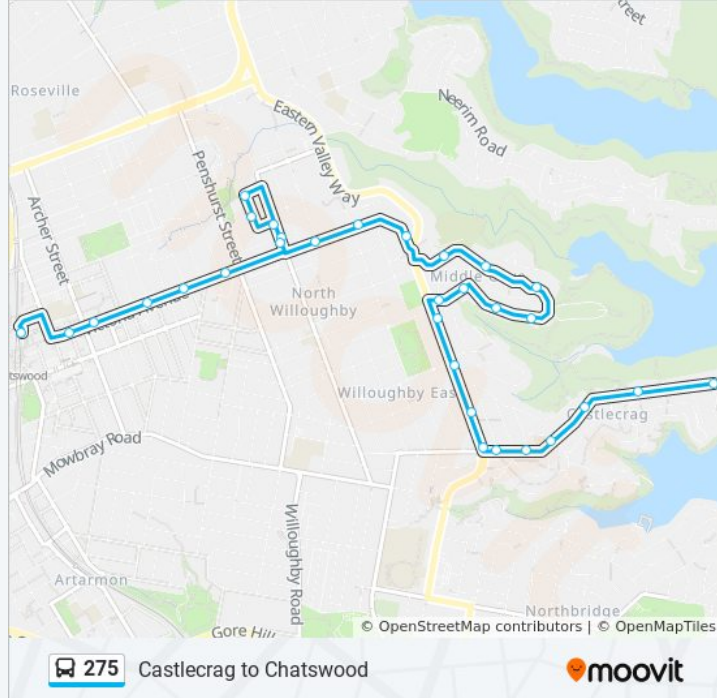

275 bus Info

Direction: Castlecrag

Stops: 31

Trip Duration: 24 min

Line Summary:

Eastern Valley Way opp Robert St
 Eastern Valley Way after Sunnyside Cres
 Eastern Valley Way at Edinburgh Rd
 Edinburgh Rd at Raeburn Ave
 Edinburgh Rd at Charles St
 Glenaeon Rudolf Steiner School, Edinburgh Rd
 Edinburgh Rd at Sunnyside Cres
 209 Edinburgh Rd
 Edinburgh Rd at Linden Way

Direction: Chatswood

33 stops

[VIEW LINE SCHEDULE](#)

Edinburgh Rd at Linden Way
 208 Edinburgh Rd
 Edinburgh Rd opp Sunnyside Cres
 Castlecrag Private Hospital, Edinburgh Rd
 Edinburgh Rd opp Charles St
 Edinburgh Rd at Eastern Valley Way
 Eastern Valley Way before Sunnyside Cres
 Eastern Valley Way at Robert St
 Eastern Valley Way at McClelland St
 Glenaeon Rudolf Steiner School, Greenfield Ave
 Rembrandt Dr at North Arm Rd
 Rembrandt Dr after Harbour Lane
 51 Rembrandt Dr
 75 Rembrandt Dr
 Cawarra Rd after Rembrandt Dr
 Cawarra Rd before Covelee Cct
 Eastern Valley Way at Victoria Ave
 Victoria Ave after Eastern Valley Way

275 bus Info

Direction: Chatswood

Stops: 33

Trip Duration: 25 min

Line Summary:

Victoria Ave before Warrane Rd

Victoria Ave at Neville St

High St at Harwood Ave