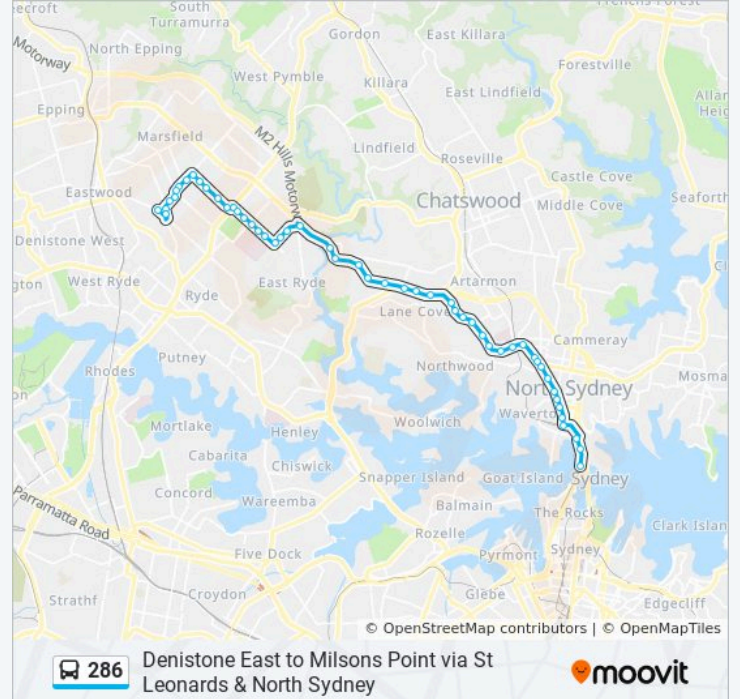

Herring Rd before Bridge Rd

Tallwood Ave after Bridge Rd

21 Tallwood Ave

North Rd after Watts Rd

North Rd after Watts Rd

Colvin Park, Lovell Rd

## Direction: Milsons Point

52 stops

[VIEW LINE SCHEDULE](#)

Colvin Park, Lovell Rd  
Lovell Rd opp Richmond St  
North Rd opp Watts Rd  
14 Tallwood Ave  
Tallwood Ave before Bridge Rd  
Herring Rd opp Bridge Rd  
Herring Rd opp Kent Road Public School  
Kent Road Public School, Kent Rd  
Ryde Community Sports Centre, Kent Rd  
Kent Rd opp Macquarie Church of Christ  
Kent Rd before Milroy St  
Kent Rd at Pindari St  
Coxs Rd after Lane Cove Rd  
Coxs Rd opp North Ryde Primary School  
Holy Spirit Primary School, Coxs Rd  
Coxs Rd at Ryrie St  
Coxs Rd after Blamey St  
Coxs Rd opp Badajoz Rd  
Blenheim Rd after Cutler Pde  
Blenheim Rd opp Clarence St  
Epping Rd at Rivett Rd  
Epping Rd at Mowbray Rd  
Epping Rd before Cumberland Ave  
Epping Rd opp Sam Johnson Way  
Epping Rd before Johnston Cres  
Epping Rd after Fraser St  
Tantallon Oval, Epping Rd  
Epping Rd at Wingadee St  
Epping Rd after Centennial Ave

## 286 bus Info

**Direction:** Milsons Point

**Stops:** 52

**Trip Duration:** 62 min

**Line Summary:**

Epping Rd opp Coxs Lane

Lane Cove Interchange, Longueville Rd, Stand B

Pacific Hwy opp Allison Ave

Blues Point Rd before Lavender St

Lavender St before Walker St

Lavender St opp Cliff St

Milsons Point Station, Alfred St Sth

Broughton St at Pitt St

Olympic Dr before Alfred St

286 bus time schedules and route maps are available in an offline PDF at [moovitapp.com](https://www.moovitapp.com). Use the Moovit App to see live bus times, train schedule or subway schedule, and step-by-step directions for all public transit in Sydney.