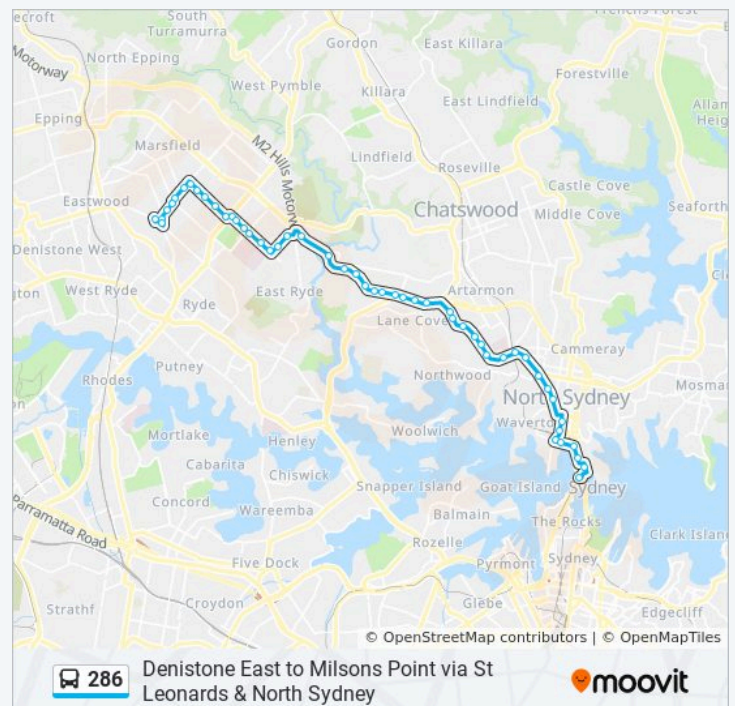

## Direction: Milsons Point

52 stops

[VIEW LINE SCHEDULE](#)

Colvin Park, Lovell Rd  
Lovell Rd opp Richmond St  
North Rd opp Watts Rd  
14 Tallwood Ave  
Tallwood Ave before Bridge Rd  
Herring Rd opp Bridge Rd  
Herring Rd opp Kent Road Public School  
Kent Road Public School, Kent Rd  
Ryde Community Sports Centre, Kent Rd  
Kent Rd opp Macquarie Church of Christ  
Kent Rd before Milroy St  
Kent Rd at Pindari St  
Coxs Rd after Lane Cove Rd  
Coxs Rd opp North Ryde Primary School  
Holy Spirit Primary School, Coxs Rd  
Coxs Rd at Ryrie St  
Coxs Rd after Blamey St  
Coxs Rd opp Badajoz Rd  
Blenheim Rd after Cutler Pde  
Blenheim Rd opp Clarence St  
Epping Rd at Rivett Rd  
Epping Rd at Mowbray Rd  
Epping Rd before Cumberland Ave  
Epping Rd opp Sam Johnson Way  
Epping Rd before Johnston Cres  
Epping Rd after Fraser St  
Tantallon Oval, Epping Rd  
Epping Rd at Wingadee St  
Epping Rd after Centennial Ave

## 286 bus Time Schedule

Milsons Point Route Timetable:

Sunday	Not Operational
Monday	Not Operational
Tuesday	07:48 - 08:49
Wednesday	07:48 - 08:49
Thursday	07:48 - 08:49
Friday	07:48 - 08:49
Saturday	Not Operational

## 286 bus Info

**Direction:** Milsons Point

**Stops:** 52

**Trip Duration:** 62 min

**Line Summary:**

Epping Rd opp Coxs Lane

Lane Cove Interchange, Longueville Rd, Stand B

Pacific Hwy opp Allison Ave

Blues Point Rd before Lavender St

Lavender St before Walker St

Lavender St opp Cliff St

Milsons Point Station, Alfred St Sth

Broughton St at Pitt St

Olympic Dr before Alfred St

286 bus time schedules and route maps are available in an offline PDF at [moovitapp.com](https://www.moovitapp.com). Use the Moovit App to see live bus times, train schedule or subway schedule, and step-by-step directions for all public transit in Sydney.