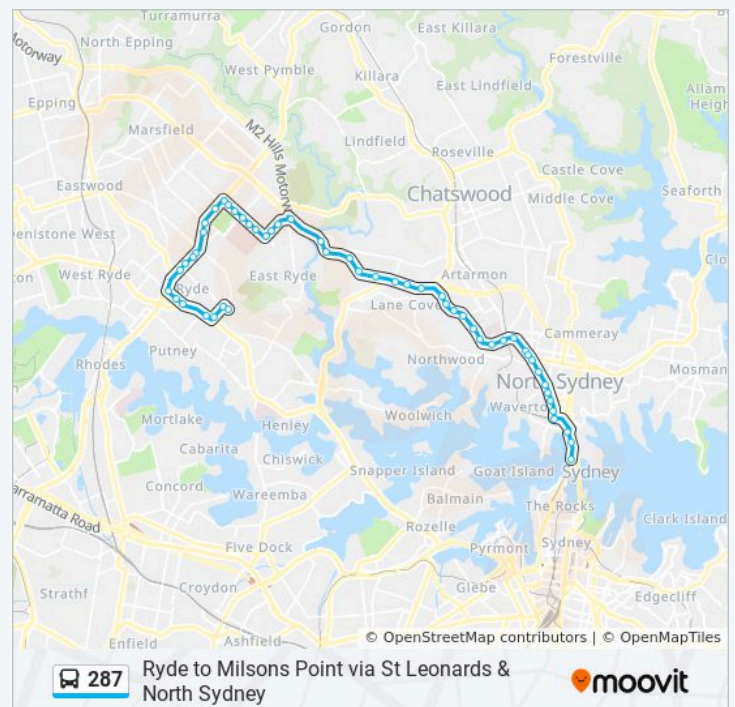

Direction: Ryde Depot

53 stops

[VIEW LINE SCHEDULE](#)

- Milsons Point Wharf, Alfred St Sth
- Alfred St Sth opp Milsons Point Station
- Alfred St at Lavender St
- St Peters Church, Blues Point Rd
- Victoria Cross, Miller St
- Pacific Hwy at Berry St
- Pacific Hwy before Bay Rd
- Pacific Hwy opp West St
- Pacific Hwy opp North Sydney Girls High School
- Pacific Hwy opp Alexander St
- Pacific Hwy after Shirley Rd
- Pacific Hwy opp Crows Nest Station
- Pacific Hwy before Christie St
- St Leonards Station, Pacific Hwy, Stand B
- Pacific Hwy opp Gore Hill Oval
- Pacific Hwy at Bellevue Ave
- Pacific Hwy opp TAFE St Leonards
- Pacific Hwy opp Campbell St
- Pacific Hwy opp Dickson Ave
- Pacific Hwy opp Hotham Pde
- Pacific Hwy at Allison Ave
- Lane Cove Interchange, Longueville Rd, Stand C
- Epping Rd at Coxs Lane
- Epping Rd before Centennial Ave
- Epping Rd at Munro St
- Epping Rd after Moore St
- Epping Rd after Sam Johnson Way
- 150 Epping Rd
- Epping Rd opp Mowbray Rd
- Epping Rd before Pittwater Rd

Ryde Depot Route Timetable:

Sunday	Not Operational
Monday	Not Operational
Tuesday	17:20 - 18:40
Wednesday	17:20 - 18:40
Thursday	17:20 - 18:40
Friday	17:20 - 18:40
Saturday	Not Operational

287 bus Info

Direction: Ryde Depot

Stops: 53

Trip Duration: 60 min

Line Summary: