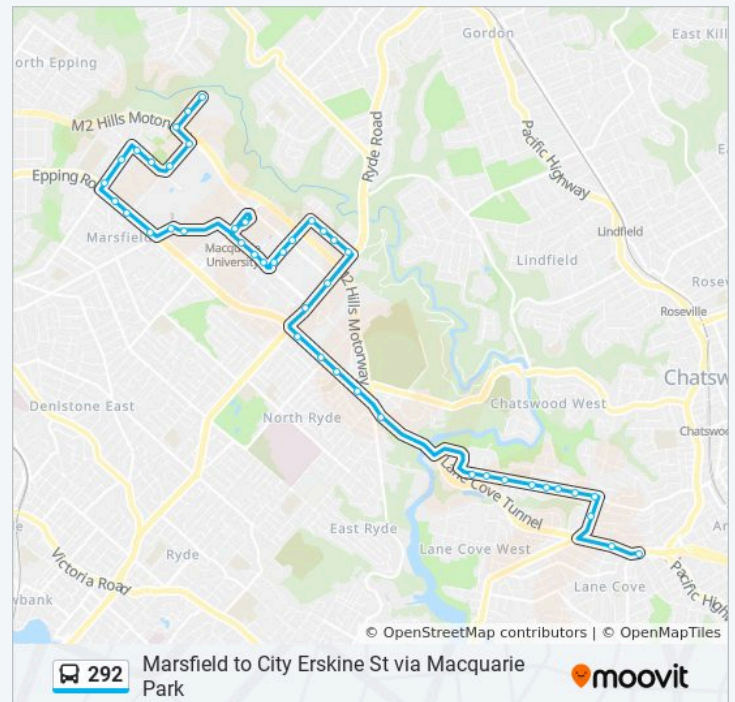

Line Summary:

Direction: Marsfield

47 stops

292 bus Time Schedule

Marsfield Route Timetable:

Sussex St at Erskine St

Clarence St opp Barrack St

Wynyard Station, Clarence St, Stand R

Khartoum Rd before Talavera Rd

Khartoum Rd after Talavera Rd

Khartoum Rd before Waterloo Rd

Waterloo Rd opp Khartoum Rd

Waterloo Rd at Byfield St

Macquarie University Station, Waterloo Rd, Stand C

Sunday	00:00 - 23:58
Monday	09:05 - 23:58
Tuesday	06:55 - 00:55
Wednesday	05:55 - 23:55
Thursday	05:55 - 23:55
Friday	05:55 - 23:55
Saturday	00:25 - 23:30

292 bus Info**Direction:** Marsfield**Stops:** 47**Trip Duration:** 58 min**Line Summary:**

Macquarie University Station, Herring Rd, Stand D

Macquarie Centre, Stand D

Macquarie University Campus, University Ave,
Stand D