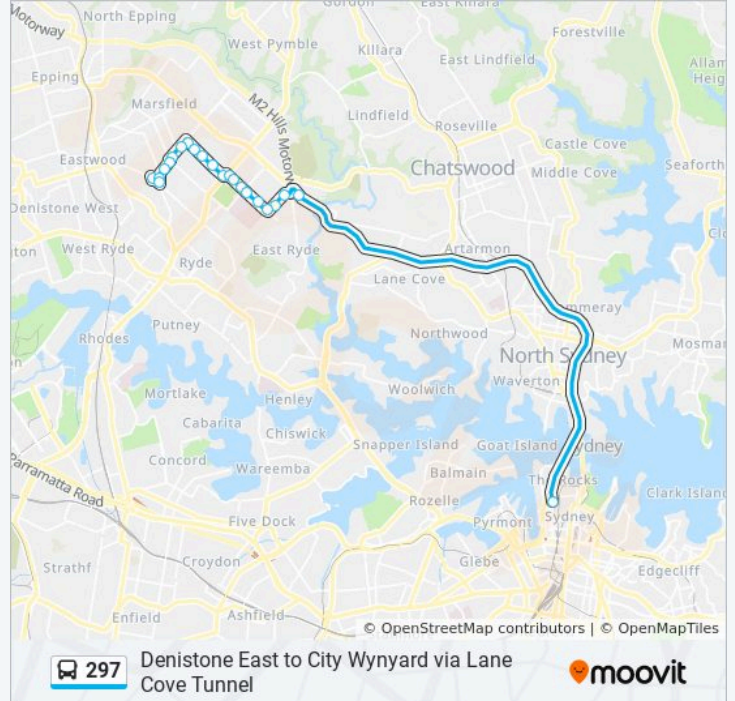

 297

Denistone East to City Wynyard via Lane Cove Tunnel

Get The App

The 297 bus line (Denistone East to City Wynyard via Lane Cove Tunnel) has 2 routes. For regular weekdays, their operation hours are:

(1) City Wynyard: 07:36 - 09:33(2) Denistone East: 17:50 - 19:50

Use the Moovit App to find the closest 297 bus station near you and find out when is the next 297 bus arriving.

Direction: City Wynyard

22 stops

[VIEW LINE SCHEDULE](#)

- Colvin Park, Lovell Rd
- Lovell Rd opp Richmond St
- North Rd opp Watts Rd
- 14 Tallwood Ave
- Tallwood Ave before Bridge Rd
- Herring Rd opp Bridge Rd
- Herring Rd opp Kent Road Public School
- Kent Road Public School, Kent Rd
- Ryde Community Sports Centre, Kent Rd
- Kent Rd opp Macquarie Church of Christ
- Kent Rd before Milroy St
- Kent Rd at Pindari St
- Coxs Rd after Lane Cove Rd
- Coxs Rd opp North Ryde Primary School
- Holy Spirit Primary School, Coxs Rd
- Coxs Rd at Ryrie St
- Coxs Rd after Blamey St
- Coxs Rd opp Badajoz Rd
- Blenheim Rd after Cutler Pde
- Blenheim Rd opp Clarence St
- Epping Rd at Rivett Rd

297 bus Info

Direction: City Wynyard

Stops: 22

Trip Duration: 41 min

Line Summary:

Wynyard Station, York St, Stand P

Direction: Denistone East

24 stops

297 bus Info

Direction: Denistone East

Stops: 24

Trip Duration: 37 min

Line Summary:

Herring Rd before Bridge Rd

Tallwood Ave after Bridge Rd

21 Tallwood Ave