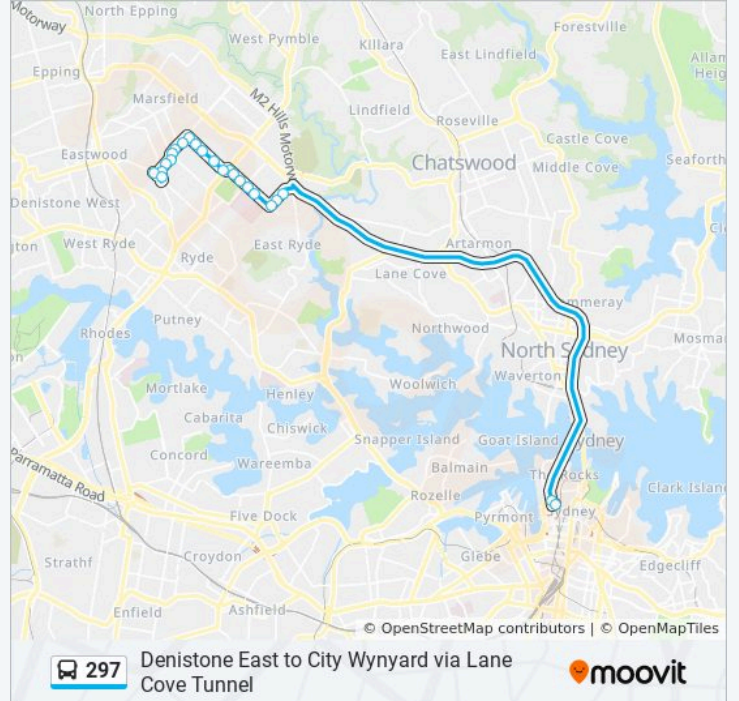

Herring Rd before Bridge Rd

Tallwood Ave after Bridge Rd

21 Tallwood Ave

North Rd after Watts Rd

North Rd after Watts Rd

Colvin Park, Lovell Rd

297 bus time schedules and route maps are available in an offline PDF at moovitapp.com. Use the Moovit App to see live bus times, train schedule or subway schedule, and step-by-step directions for all public transit in Sydney.

© 2024 Moovit - All Rights Reserved