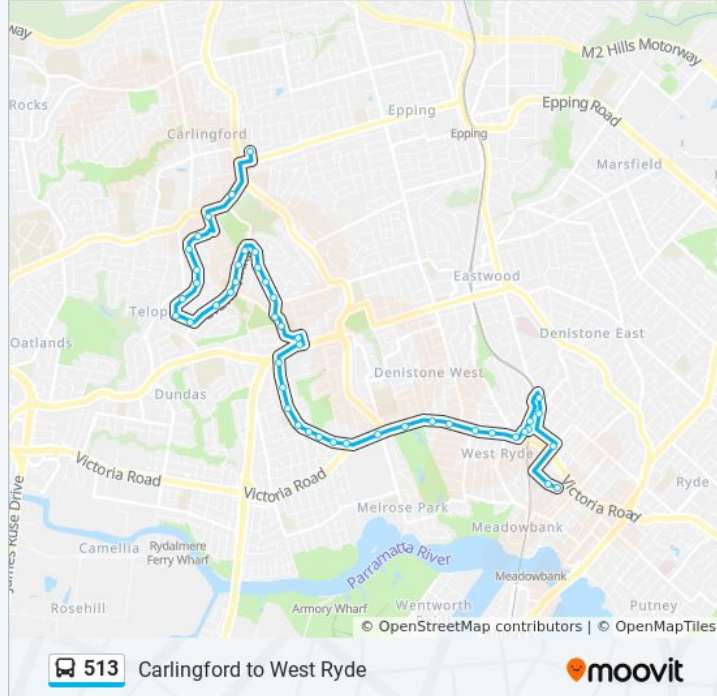

Use the Moovit App to find the closest 513 bus station near you and find out when is the next 513 bus arriving.

Direction: Carlingford Court

46 stops

[VIEW LINE SCHEDULE](#)

- Marsden High School, MacPherson St
- Meadowbank Public School, Rhodes St
- Hermitage Rd before Herbert St
- Ryedale Rd opp Ryde Eastwood Leagues Club
- Ryedale Rd before Marlow Ave
- West Pde after Miriam Rd
- West Ryde Station (Set Down)
- West Ryde Station, Stand A
- Victoria Rd at Gaza Rd
- Victoria Rd before Endeavour St
- Victoria Rd after Riverview St
- Victoria Rd opp Lions Park
- Victoria Rd opp Mirool St
- Ryde Parramatta Golf Club, Victoria Rd
- Victoria Rd at Wharf Rd
- Kissing Point Rd after Victoria Rd
- Kissing Point Rd at Deakin St
- Kissing Point Rd at Stevens St
- Kissing Point Rd opp Delaware Rd
- Kissing Point Rd at Vignes St
- Kissing Point Rd at Bartlett St

Marshall Rd opp Sophie St

Marshall Rd opp Howard St

Marshall Rd before Brand St

Marshall Rd at Kenny Pl

Coleman Ave before Pennant Hills Rd

Pennant Hills Rd after Janell Cres

Carlingford Court, Rembrandt St

Direction: Cumberland HS

39 stops

[VIEW LINE SCHEDULE](#)

West Ryde Station, Stand A

Victoria Rd at Gaza Rd

Victoria Rd before Endeavour St

Victoria Rd after Riverview St

513 bus Time Schedule

Stops: 39

Trip Duration: 33 min

Line Summary:

Victoria Rd opp Lions Park

Victoria Rd opp Mirool St

Ryde Parramatta Golf Club, Victoria Rd

Victoria Rd at Wharf Rd

Kissing Point Rd after Victoria Rd