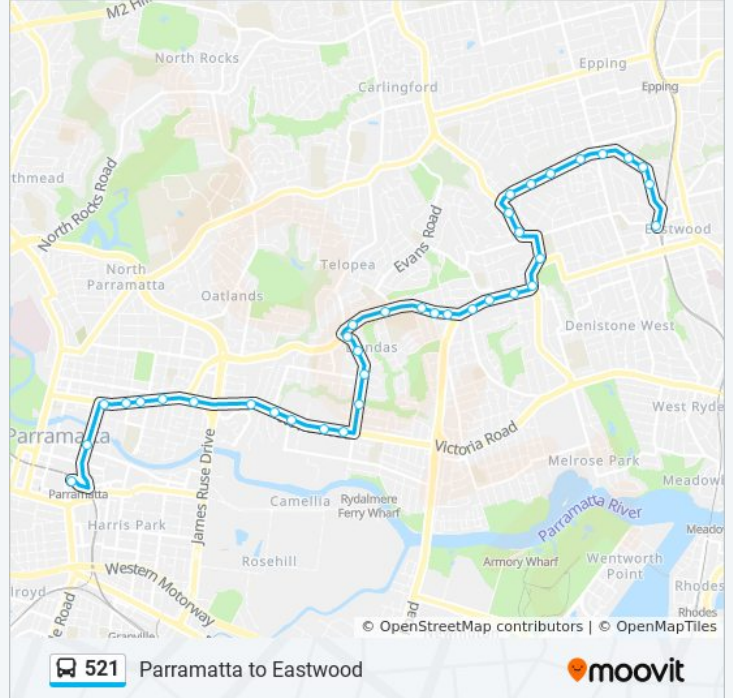

Mobbs Lane opp Freeman Pl

Mobbs Lane opp Mobbs Lane Shops

Marsden Rd opp Illarangi St

Marsden Rd opp Morris St

Marsden Rd before Lawson St

Brush Park Bowling Club, Marsden Rd

521 bus Time Schedule

Parramatta Route Timetable:

Sunday	08:09 - 17:09
Monday	06:05 - 18:05
Tuesday	06:05 - 18:05
Wednesday	06:05 - 18:05
Thursday	06:05 - 18:05
Friday	06:05 - 18:05
Saturday	08:09 - 17:09

521 bus Info

Direction: Parramatta

Stops: 37

Trip Duration: 34 min

Direction: Rydalmere

12 stops

[VIEW LINE SCHEDULE](#)

Parramatta Station, Stand A3
 Smith St before Phillip St
 Victoria Rd opp All Saints Anglican Church
 Victoria Rd after Buller St
 Victoria Rd at Brabyn St

Trip Duration: 13 min

Line Summary:

Direction: Terry & Marsden Rds

11 stops

[VIEW LINE SCHEDULE](#)

Eastwood Station, West Pde, Stand B

Eastwood Ave after Harley Cres

Eastwood Ave opp Cocos Ave