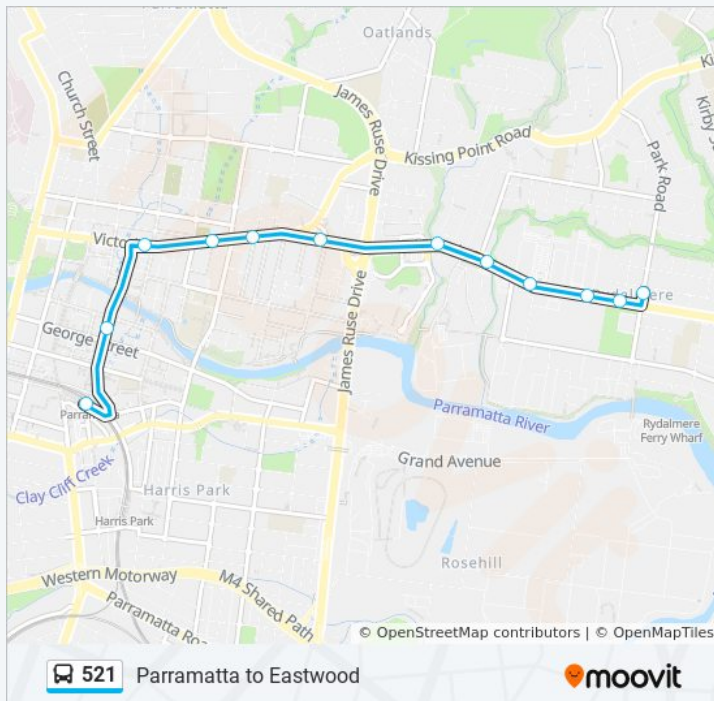

Use the Moovit App to find the closest 521 bus station near you and find out when is the next 521 bus arriving.

Direction: Eastwood Station

37 stops

[VIEW LINE SCHEDULE](#)

- Parramatta Station, Stand A3
- Smith St before Phillip St
- Victoria Rd opp All Saints Anglican Church
- Victoria Rd after Buller St
- Victoria Rd at Brabyn St
- Collett Park, Victoria Rd
- Victoria Rd at Anderson Ave
- Victoria Rd after Crowghey St
- Victoria Rd opp Euston St
- 338 Victoria Rd
- Victoria Rd opp Rydalmere Park
- Park Rd at Pine St
- Park Rd opp Parkland Ave
- Park Rd at Calder Rd
- Park Rd at Dora Cres
- Park Rd opp Dundas Uniting Church
- Kissing Point Rd at Burke St
- Kissing Point Rd opp Kirby St
- Kissing Point Rd at Rumsey Cres
- Kissing Point Rd after Brothers St
- Stewart St after Kissing Point Rd

Direction: Rydalmere

12 stops

[VIEW LINE SCHEDULE](#)

Parramatta Station, Stand A3
 Smith St before Phillip St
 Victoria Rd opp All Saints Anglican Church
 Victoria Rd after Buller St
 Victoria Rd at Brabyn St

Victoria Rd after Crowgey St

Victoria Rd opp Euston St

338 Victoria Rd

Victoria Rd opp Rydalmere Park

Park Rd at Pine St

521 bus Info

Direction: Rydalmere

Stops: 12

Trip Duration: 13 min

Line Summary:

Direction: Terry & Marsden Rds

11 stops

[VIEW LINE SCHEDULE](#)

Eastwood Station, West Pde, Stand B

Eastwood Ave after Harley Cres

Eastwood Ave opp Cocos Ave