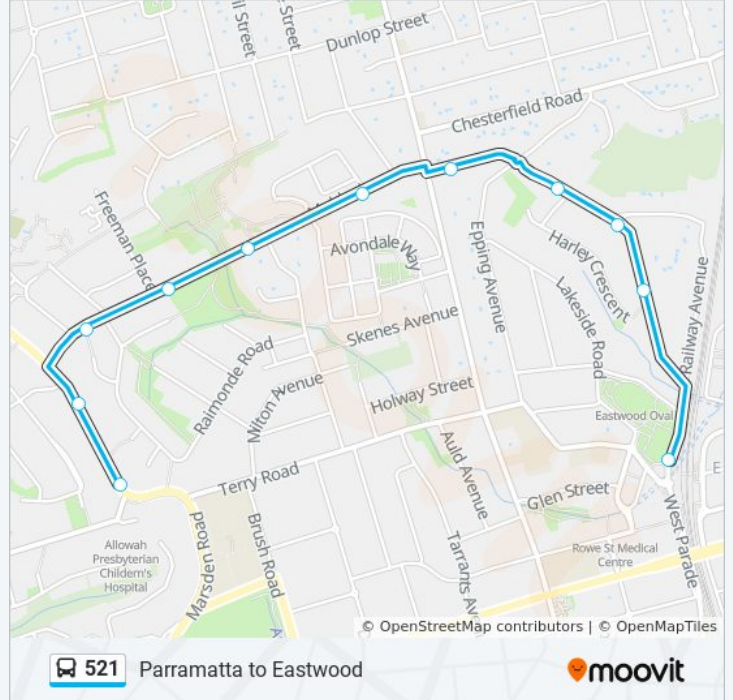

Trip Duration: 13 min

Line Summary:

Direction: Terry & Marsden Rds

11 stops

[VIEW LINE SCHEDULE](#)

Eastwood Station, West Pde, Stand B

Eastwood Ave after Harley Cres

Eastwood Ave opp Cocos Ave

Eastwood Ave after Rothwell St

Eastwood Ave before Midson Rd

Mobbs Lane opp Ferntree Pl

Mobbs Lane after Valley Rd

Mobbs Lane opp Freeman Pl

Mobbs Lane opp Mobbs Lane Shops

Marsden Rd opp Illarangi St

Marsden Rd opp Morris St

521 bus Time Schedule

Terry & Marsden Rds Route Timetable:

Sunday	17:39
Monday	16:35 - 20:05
Tuesday	16:35 - 20:05
Wednesday	16:35 - 20:05
Thursday	16:35 - 20:05
Friday	16:35 - 20:05
Saturday	17:39

521 bus Info

Direction: Terry & Marsden Rds

Stops: 11

Trip Duration: 10 min

Line Summary:

521 bus time schedules and route maps are available in an offline PDF at moovitapp.com. Use the [Moovit App](#) to see live bus times, train schedule or subway schedule, and step-by-step directions for all public transit in Sydney.