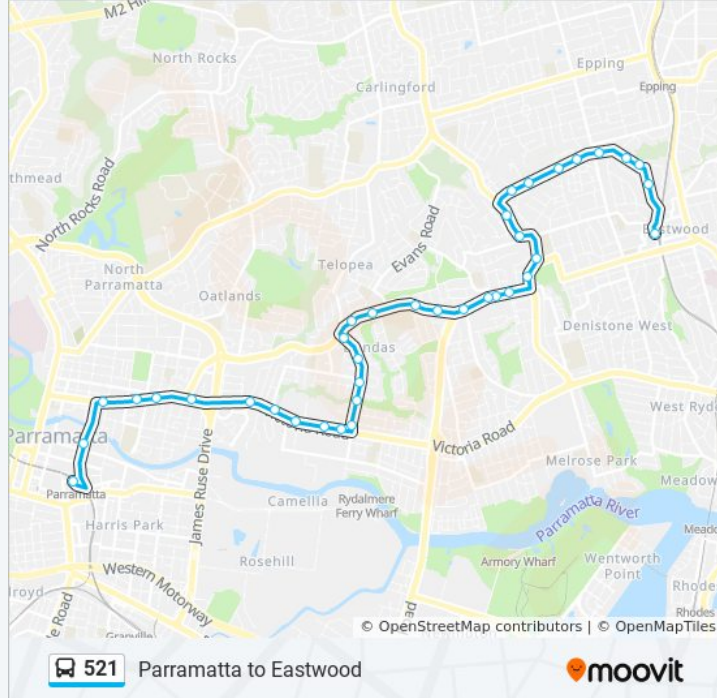

521 bus Info

Direction: Eastwood Station

Stops: 37

Trip Duration: 33 min

Line Summary:

Stewart St opp Lottie Stewart Hospital

Stewart St after King St

Stewart St before Marsden Rd

Mobbs Lane at Ferntree Pl

Eastwood Ave after Midson Rd

Eastwood Ave opp Rothwell St

Eastwood Ave at Cocos Ave

Eastwood Ave opp Harley Cres

Eastwood Station, West Pde, Stand A

Direction: Parramatta

37 stops

[VIEW LINE SCHEDULE](#)

Eastwood Station, West Pde, Stand B

Eastwood Ave after Harley Cres

Eastwood Ave opp Cocos Ave

Eastwood Ave after Rothwell St

Eastwood Ave before Midson Rd

Mobbs Lane opp Ferntree Pl

Mobbs Lane after Valley Rd

Trip Duration: 13 min

Line Summary:

Direction: Terry & Marsden Rds

11 stops

[VIEW LINE SCHEDULE](#)

Eastwood Station, West Pde, Stand B

Eastwood Ave after Harley Cres

Eastwood Ave opp Cocos Ave