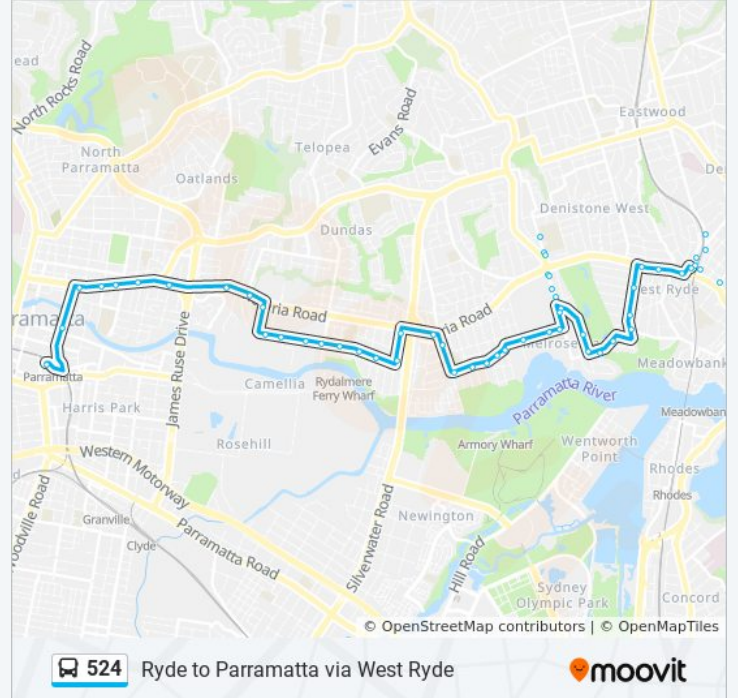

South St after Park Rd

South St opp Rydalmere Park

South St at Pike St

South St opp Euston St

Clyde St before Victoria Rd

Victoria Rd at Bridge St

Victoria Rd before Railway St

Victoria Rd opp Collett Park

### Direction: Ryde-Church St

48 stops

[VIEW LINE SCHEDULE](#)

Parramatta Station, Stand A3

Smith St before Phillip St

Victoria Rd opp All Saints Anglican Church

Victoria Rd after Buller St

Victoria Rd at Brabyn St

### 524 bus Info

**Direction:** Ryde-Church St

**Stops:** 48

**Trip Duration:** 45 min

**Line Summary:**

Hope St at Hughes Ave

Hope St opp Waratah St

Hope St before Wharf Rd

Wharf Rd opp Jennifer Park

Taylor Ave at Cobham Ave

Cobham Ave opp Parer St

Andrew St opp Macintosh Ave

Andrew St opp Meadowbank Park

Adelaide St at Hibble St

Adelaide St after Deakin St

Adelaide St at Darwin St