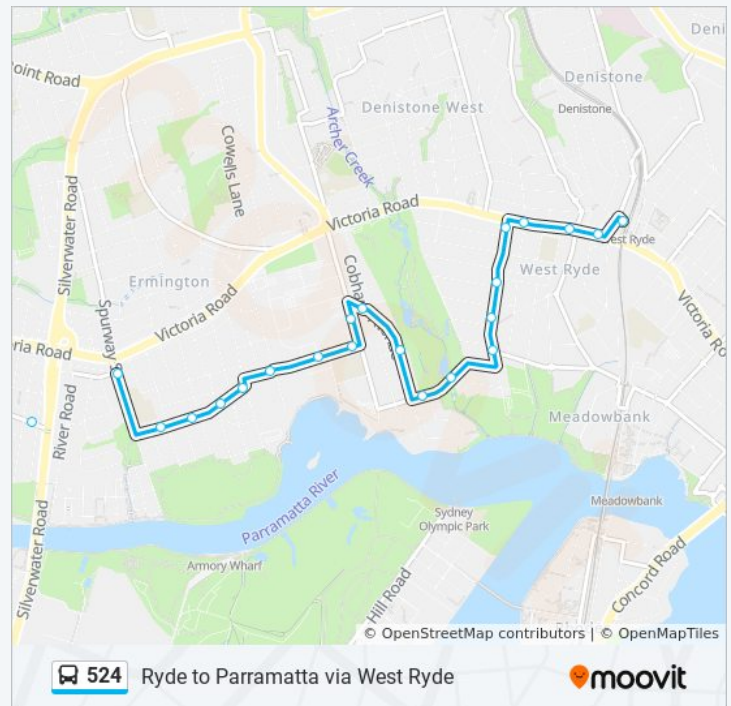

### 524 bus Info

**Direction:** Ryde-Church St

**Stops:** 48

**Trip Duration:** 45 min

**Line Summary:**

Hope St at Hughes Ave

Hope St opp Waratah St

Hope St before Wharf Rd

Hope St opp Waratah St

Hope St before Wharf Rd

Wharf Rd opp Jennifer Park

Taylor Ave at Cobham Ave

Cobham Ave opp Parer St

Andrew St opp Macintosh Ave

Andrew St opp Meadowbank Park

Adelaide St at Hibble St

Adelaide St after Deakin St

Adelaide St at Darwin St

Adelaide St before Victoria Rd

Victoria Rd at Bellevue Ave

Victoria Rd before Chatham Rd

Thursday

05:31 - 18:26

Friday

05:31 - 18:26

Saturday

07:21 - 18:04

**524 bus Info**

**Direction:** West Ryde

**Stops:** 37

**Trip Duration:** 36 min

**Line Summary:**