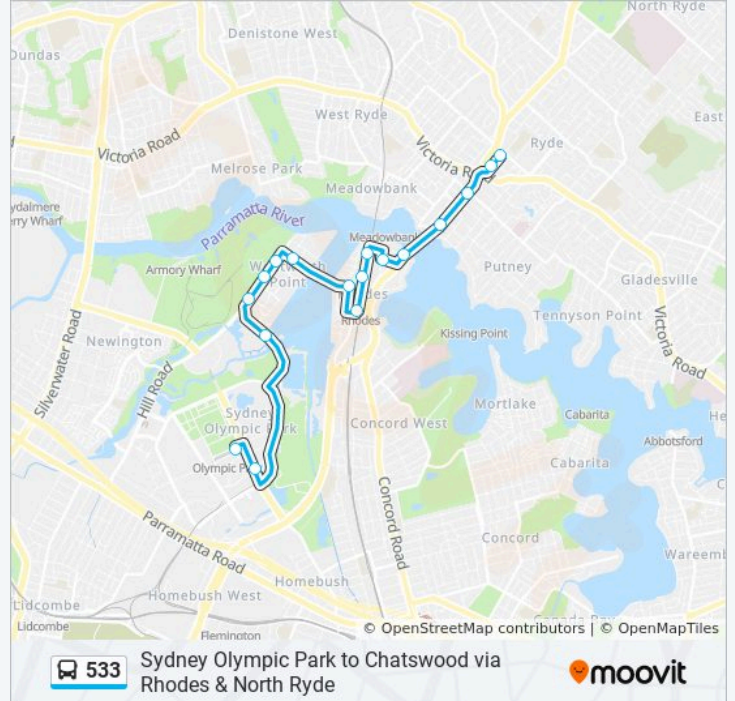

533 bus Info**Direction:** Rhodes Station - Walker St**Stops:** 8**Trip Duration:** 14 min**Line Summary:** [533 bus Line Map](#)**Direction: Ryde-Church St**

16 stops

[VIEW LINE SCHEDULE](#)

Olympic Park Station, Park St

Australia Ave opp Figtree Dr

Hill Rd opp Stromboli Strait

Hill Rd opp Nuvolari Pl

Hill Rd opp Half St

Marina Square, Footbridge Bvd

Gauthorpe St opp Marquet St

Rhodes Station, Walker St, Stand C

Walker St at Timbrol Ave

Walker St at Meredith Ave

Cavell Ave at Averill St

Ryde Bridge, Concord Rd

Church St after Well St

Church St at Morrison Rd

533 bus Time Schedule

Ryde-Church St Route Timetable:

Sunday	00:12 - 23:10
Monday	09:10 - 23:10
Tuesday	09:45 - 00:48
Wednesday	00:18 - 23:48
Thursday	00:18 - 23:48
Friday	00:18 - 23:48
Saturday	00:18 - 23:42

533 bus Info**Direction:** Ryde-Church St**Stops:** 16**Trip Duration:** 22 min**Line Summary:**

Ryde Wesley Uniting Church, Church St

Top Ryde Shops, Church St

Direction: Sydney Olympic Park

51 stops

[VIEW LINE SCHEDULE](#)